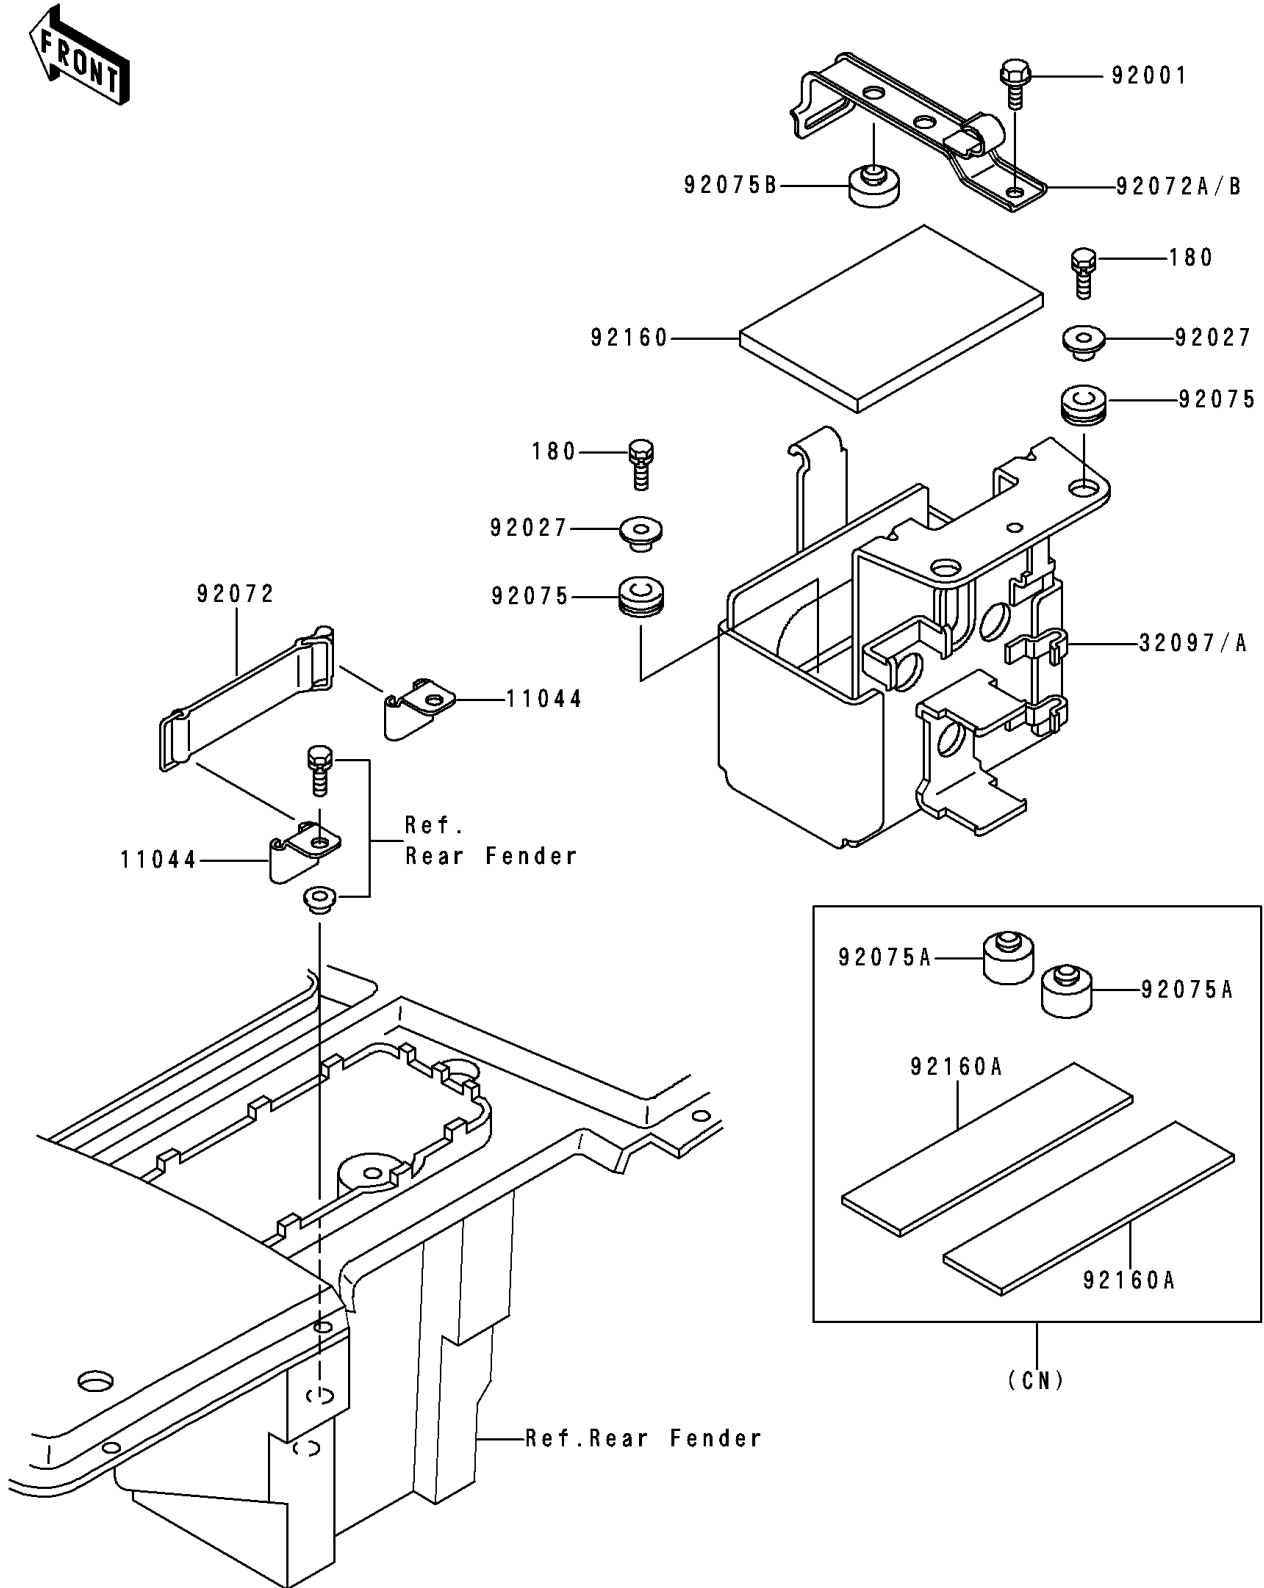

1992 Bayou 300 PARTS DIAGRAM

Battery Case

F2132

1992 Bayou 300 PARTS LIST

Battery Case

ITEM NAME	PART NUMBER	QUANTITY
BOLT-UPSET-WS (Ref # 180)	180D0620	1
BRACKET,TOOL (Ref # 11044)	11044-1535	1
BOLT,W/P,6X16 (Ref # 92001)	92001-1860	1
COLLAR,L=9.6 (Ref # 92027)	92027-1045	1
BAND (Ref # 92072)	92072-1044	1
DAMPER (Ref # 92075)	92075-1167	1
CASE-BATTERY (Ref # 32097)	32097-1133	1
CASE-BATTERY (Ref # 32097A)	32097-1144	1
BAND,BATTERY (Ref # 92072A)	92072-1230	1
BAND,BATTERY (Ref # 92072B)	92072-1290	1
DAMPER (Ref # 92075A)	92075-1876	1
DAMPER (Ref # 92075B)	92075-281	1
DAMPER,BATTERY (Ref # 92160)	92160-1100	1
DAMPER (Ref # 92160A)	92160-1266	1