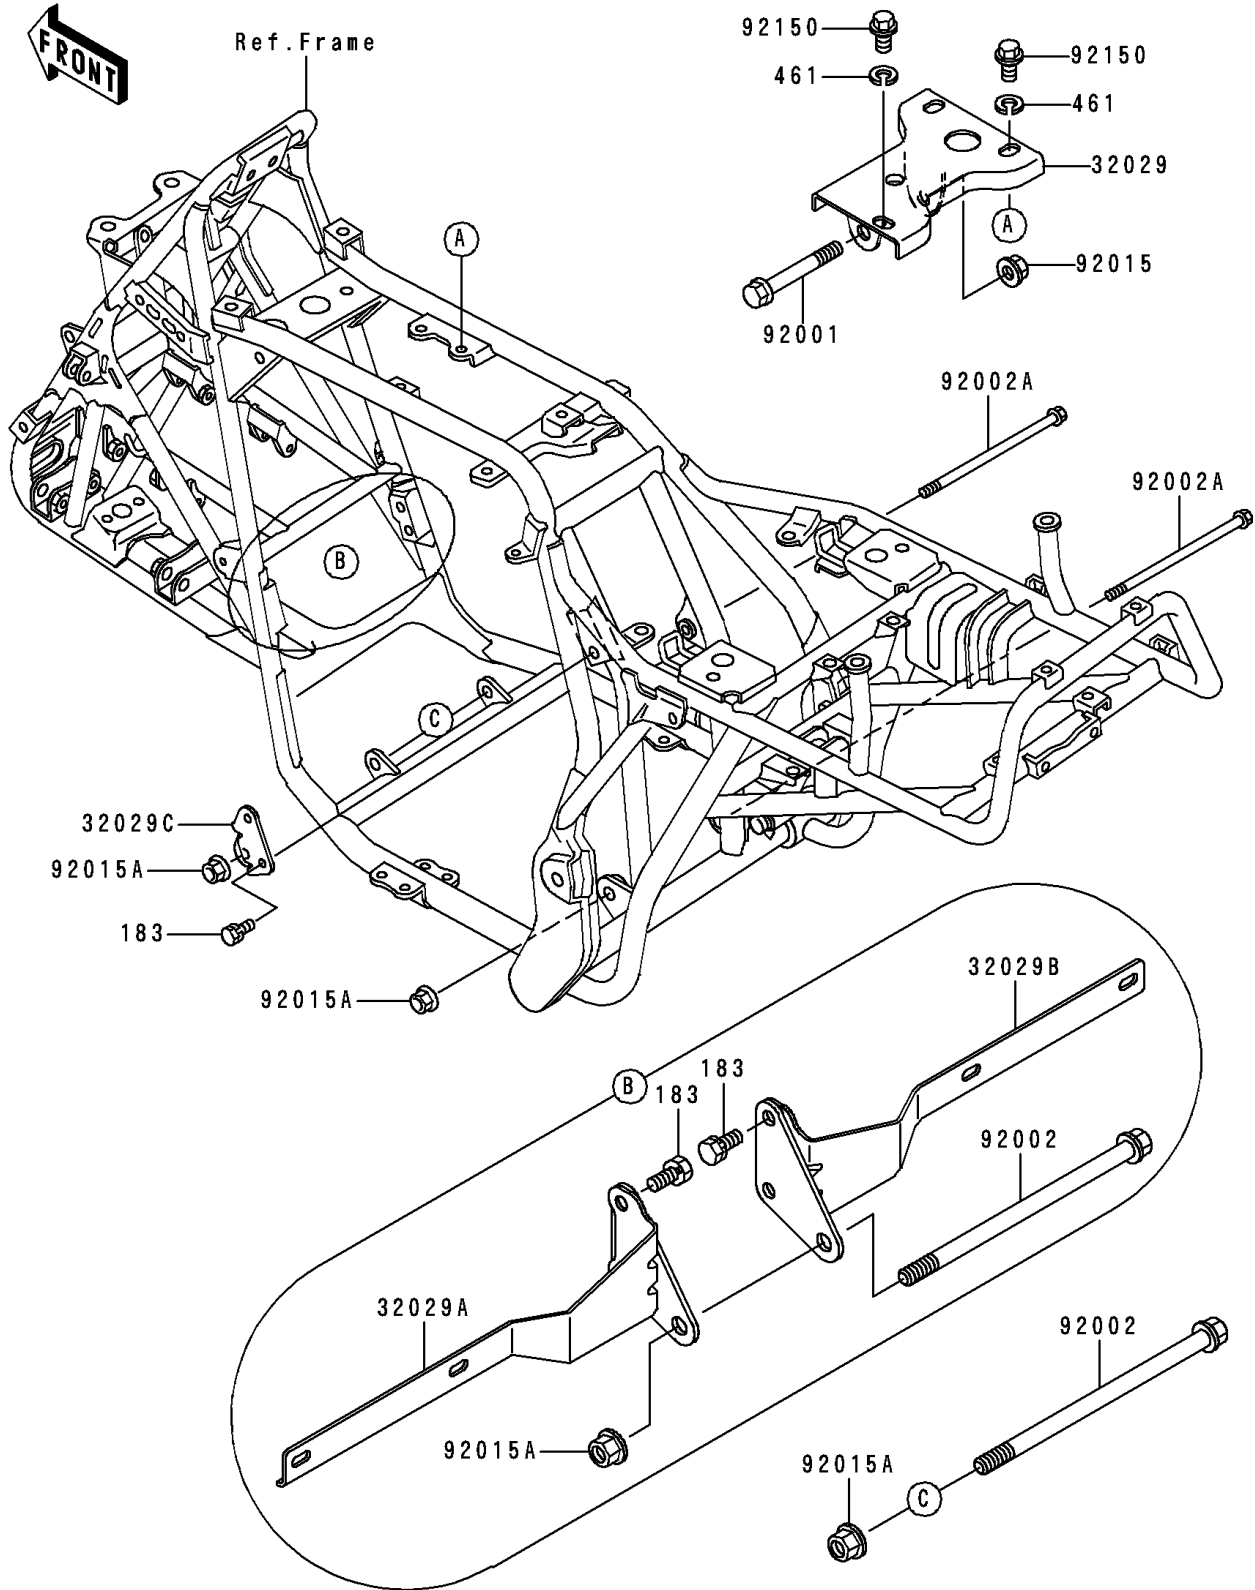

1995 Bayou 300 PARTS DIAGRAM

Frame Fittings

F2131

1995 Bayou 300 PARTS LIST

Frame Fittings

ITEM NAME	PART NUMBER	QUANTITY
BOLT-UPSET-WS-SMALL (Ref # 183)	183J0818	6
WASHER-SPRING,8MM,BLACK (Ref # 461)	461K0800	3
BRACKET-ENGINE, TOP (Ref # 32029)	32029-1569	1
BRACKET-ENGINE, LH (Ref # 32029A)	32029-1594	1
BRACKET-ENGINE, RH (Ref # 32029B)	32029-1595	1
BRACKET-ENGINE (Ref # 32029C)	32029-1597	1
BOLT, FLANGED, 8X60, BLACK (Ref # 92001)	92001-1615	1
BOLT, FLANGED, 10X180 (Ref # 92002)	92002-1546	2
BOLT, FLANGED, 10X190 (Ref # 92002A)	92002-1548	2
NUT, 8MM (Ref # 92015)	92015-1432	1
NUT, FLANGED, 10MM (Ref # 92015A)	92015-1727	4
BOLT, FLANGED, 8X14 (Ref # 92150)	92150-1066	3