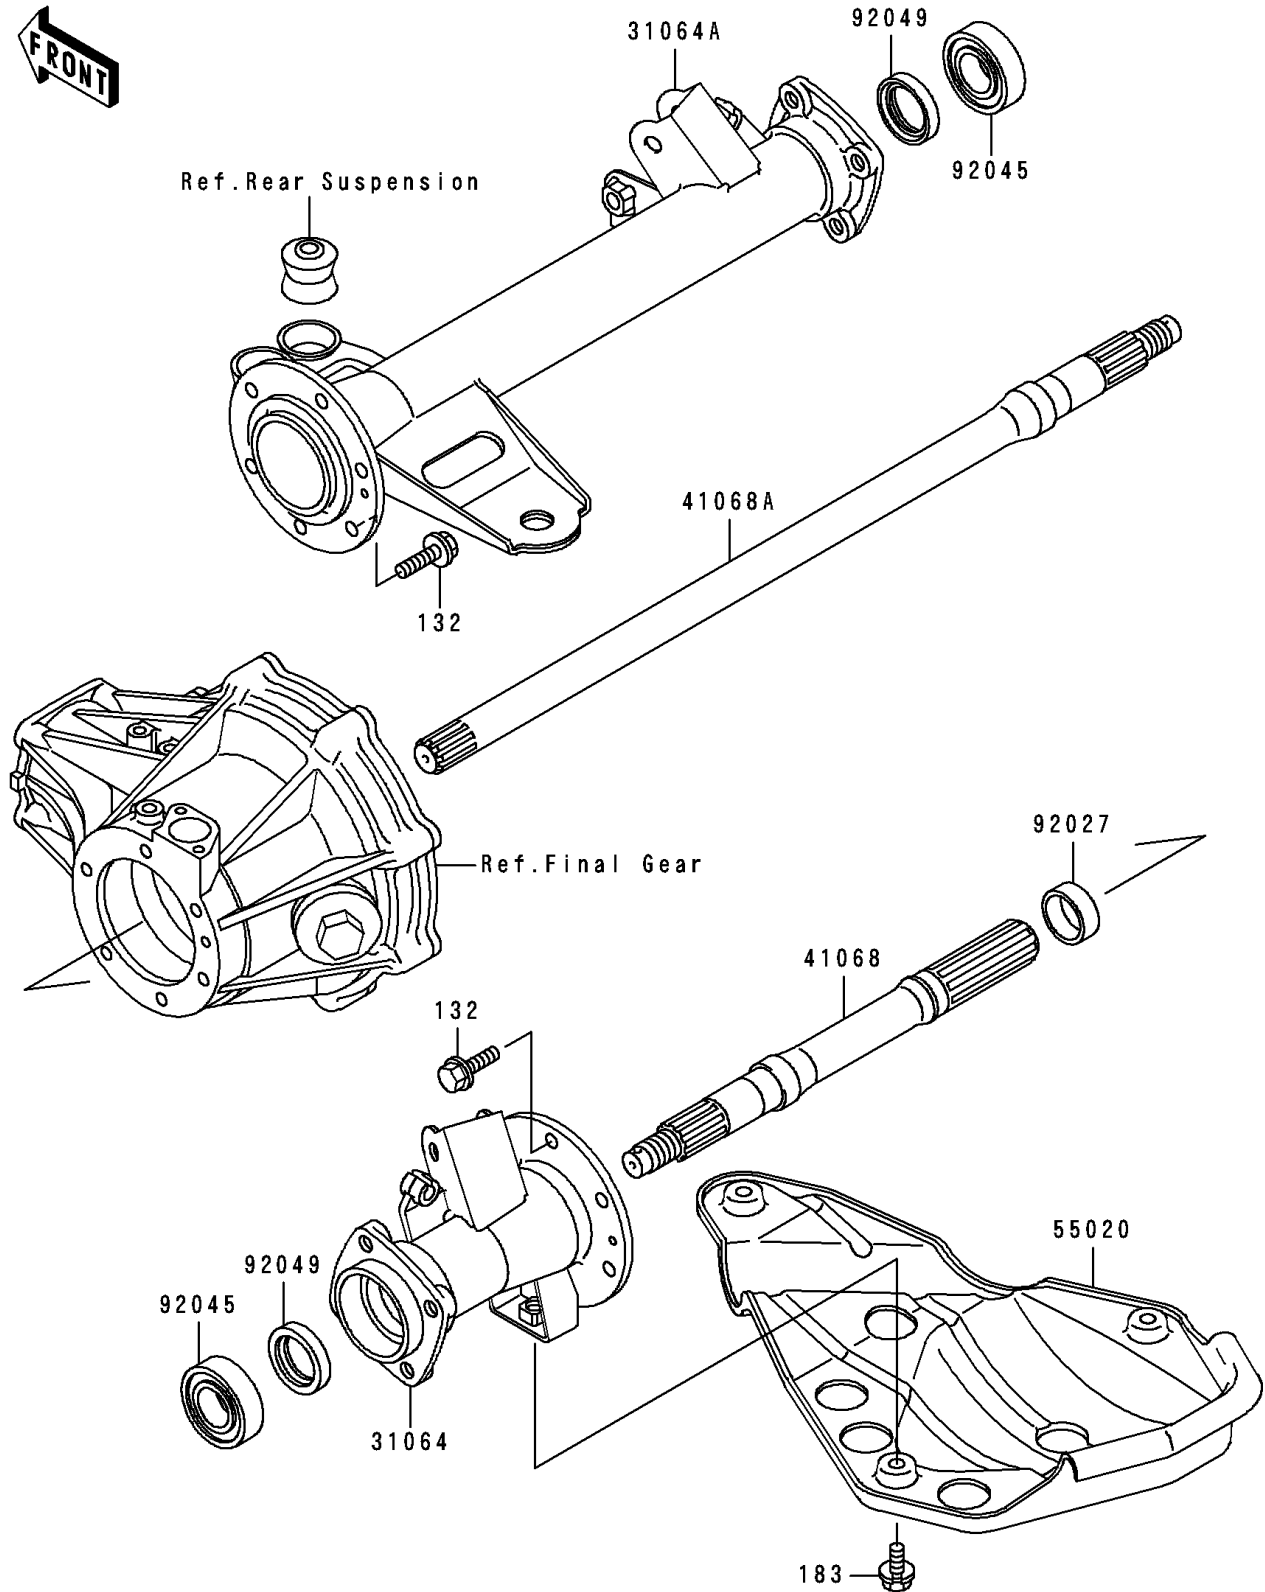

## 1995 Bayou 300 PARTS DIAGRAM

Rear Axle

E3133

## 1995 Bayou 300 PARTS LIST

Rear Axle

| ITEM NAME                             | PART NUMBER | QUANTITY |
|---------------------------------------|-------------|----------|
| BOLT-FLANGED-SMALL (Ref # 132)        | 132J0825    | 1        |
| BOLT-UPSET-WS-SMALL (Ref # 183)       | 183H0814    | 1        |
| PIPE-COMP,LH (Ref # 31064)            | 31064-1091  | 1        |
| PIPE-COMP,RH (Ref # 31064A)           | 31064-1101  | 1        |
| AXLE,LH (Ref # 41068)                 | 41068-1247  | 1        |
| AXLE,RH (Ref # 41068A)                | 41068-1248  | 1        |
| GUARD,DIFFERENTIAL CASE (Ref # 55020) | 55020-1203  | 1        |
| COLLAR,23X30X12 (Ref # 92027)         | 92027-1892  | 1        |
| BEARING-BALL,6205DDU (Ref # 92045)    | 92045-1229  | 1        |
| SEAL-OIL,SO30428 (Ref # 92049)        | 92049-1236  | 1        |