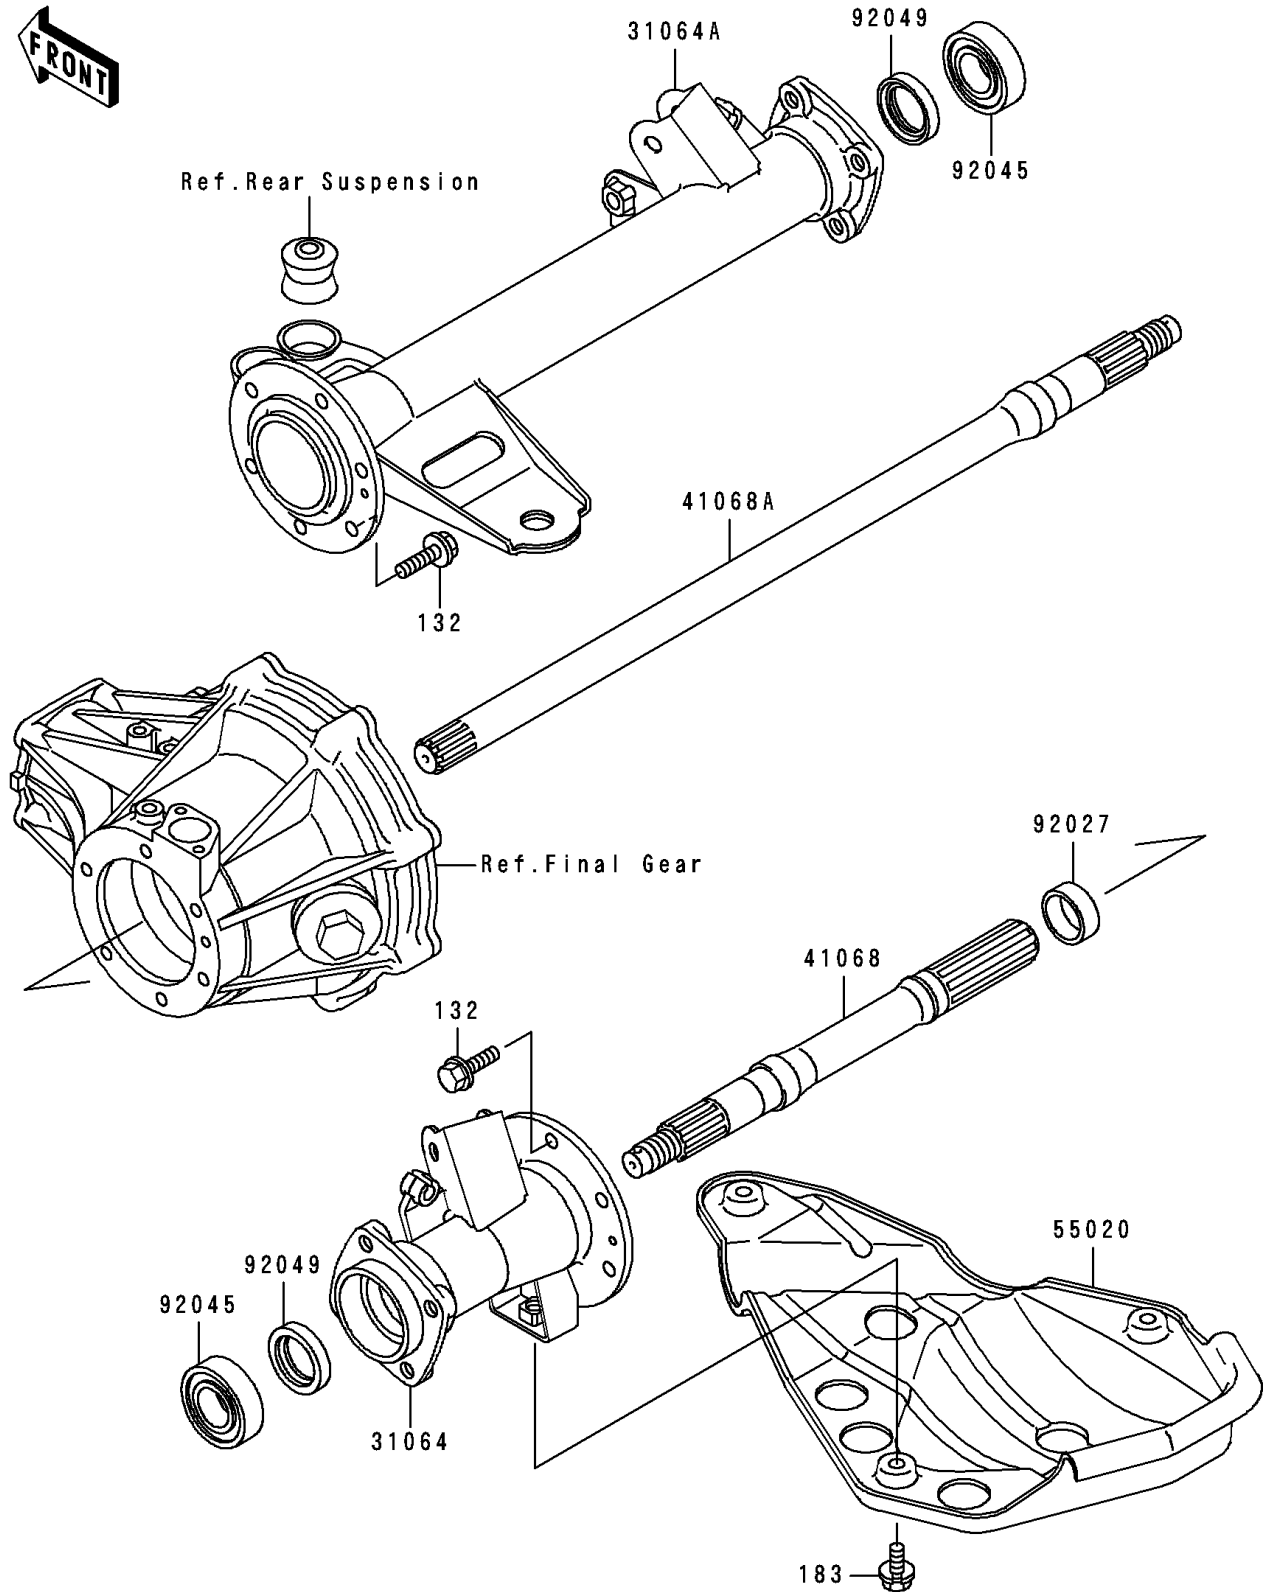

1992 Bayou 300 PARTS DIAGRAM

Rear Axle

E3133

1992 Bayou 300 PARTS LIST

Rear Axle

ITEM NAME	PART NUMBER	QUANTITY
BOLT-FLANGED-SMALL (Ref # 132)	132J0825	1
BOLT-UPSET-WS-SMALL (Ref # 183)	183H0814	1
PIPE-COMP,LH (Ref # 31064)	31064-1091	1
PIPE-COMP,RH (Ref # 31064A)	31064-1101	1
AXLE,LH (Ref # 41068)	41068-1247	1
AXLE,RH (Ref # 41068A)	41068-1248	1
GUARD,DIFFERENTIAL CASE (Ref # 55020)	55020-1203	1
COLLAR,23X30X12 (Ref # 92027)	92027-1892	1
BEARING-BALL,6205DDU (Ref # 92045)	92045-1229	1
SEAL-OIL,S030428 (Ref # 92049)	92049-1236	1