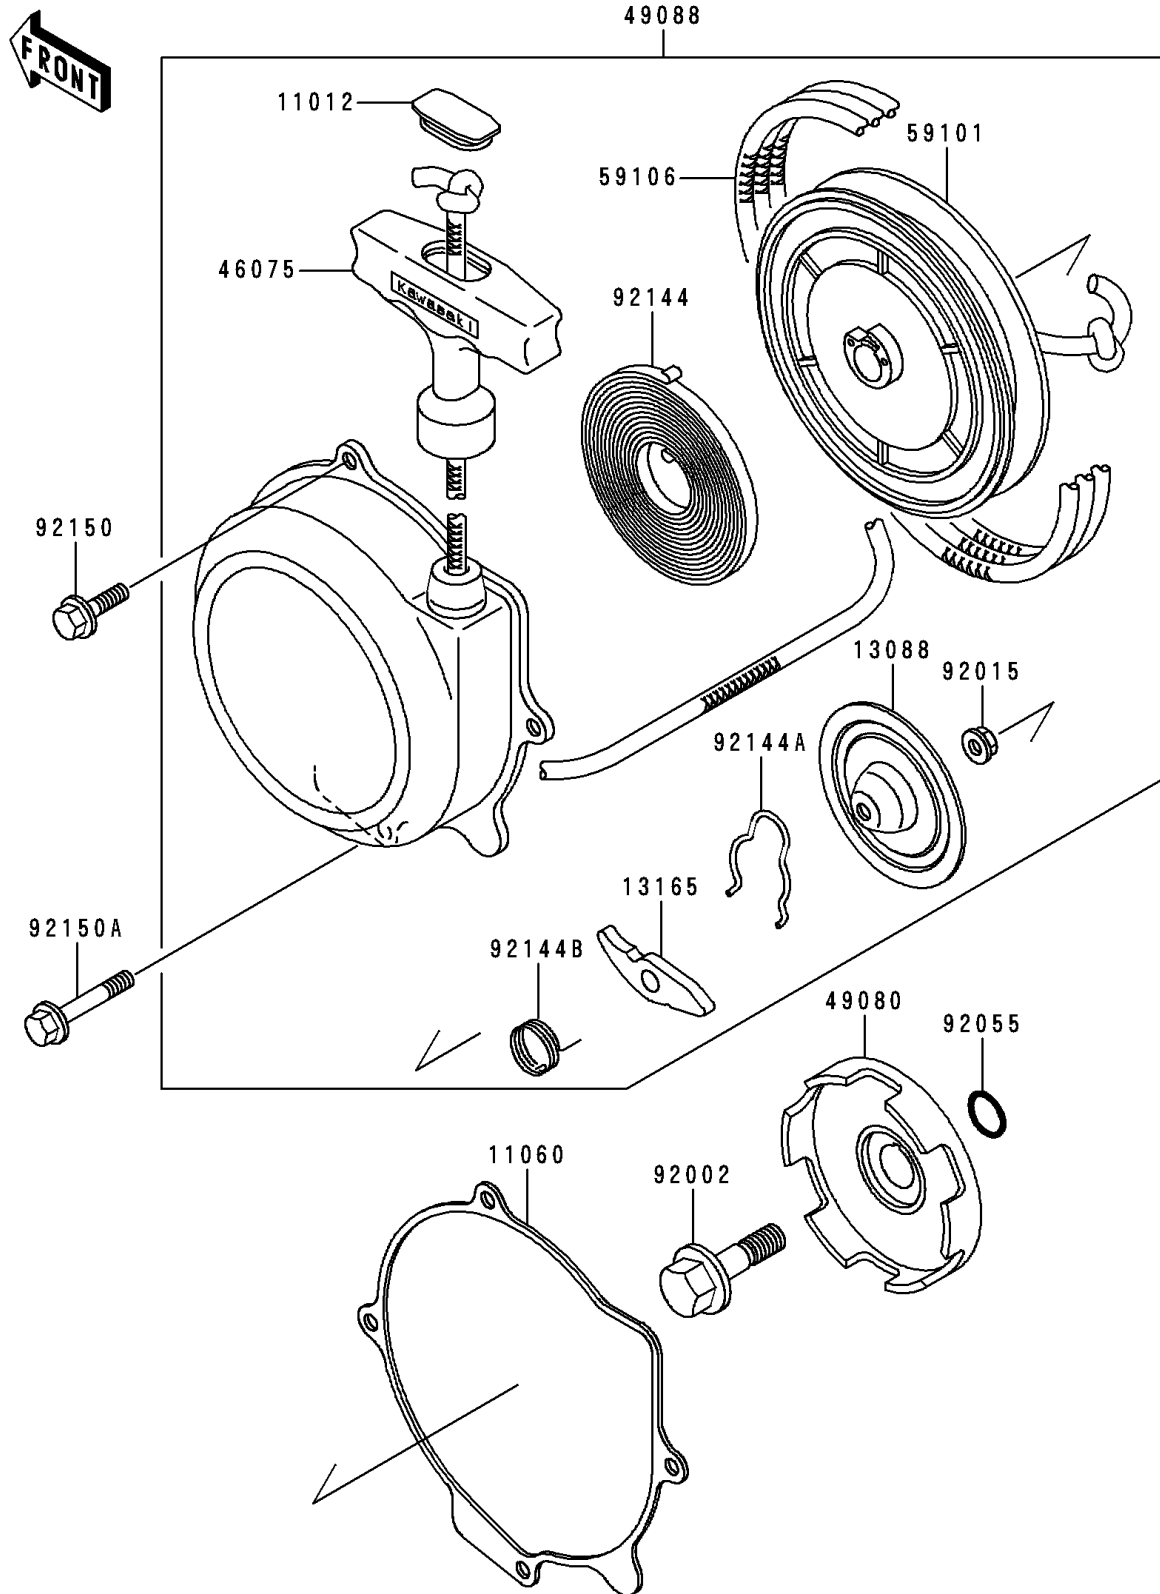

1995 Bayou 300 PARTS DIAGRAM

Recoil Starter

E3040

1995 Bayou 300 PARTS LIST

Recoil Starter

ITEM NAME	PART NUMBER	QUANTITY
CAP,RECOIL GRIP (Ref # 11012)	11012-1420	1
GASKET,RECOIL STARTER (Ref # 11060)	11060-1696	1
PLATE-FRICTION,RECOIL (Ref # 13088)	13088-1073	1
PAWL,RECOIL (Ref # 13165)	13165-1123	1
GRIP,RECOIL (Ref # 46075)	46075-1073	1
PULLEY-STARTING (Ref # 49080)	49080-1055	1
STARTER-RECOIL (Ref # 49088)	49088-1055	1
REEL (Ref # 59101)	59101-1109	1
ROPE (Ref # 59106)	59106-1103	1
BOLT,FLANGED,10X40 (Ref # 92002)	92002-1296	1
NUT,6MM (Ref # 92015)	92015-1464	1
RING-O,16.8MM (Ref # 92055)	92055-1235	1
SPRING,RECOIL (Ref # 92144)	92144-1205	1
SPRING,FRICTION (Ref # 92144A)	92144-1206	1
SPRING,RETURN (Ref # 92144B)	92144-1207	1
BOLT (Ref # 92150)	92150-1916	1
BOLT (Ref # 92150A)	92150-1917	1