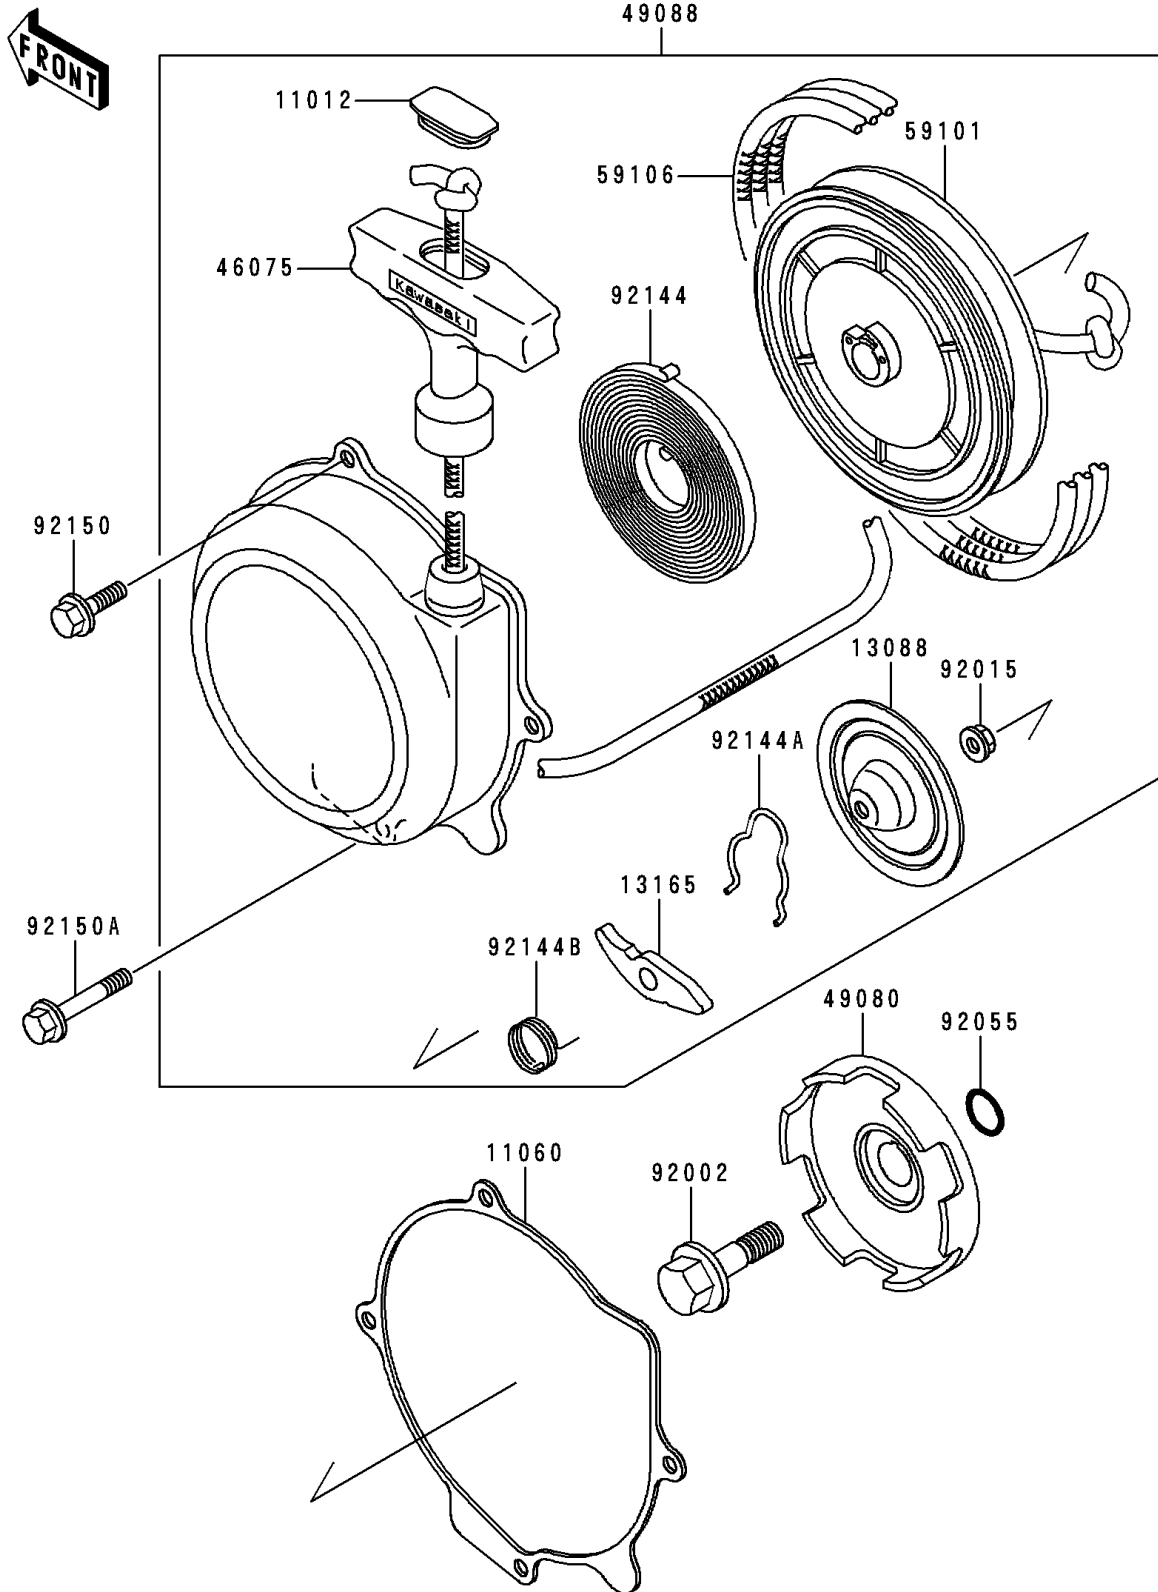

1992 Bayou 300 PARTS DIAGRAM

Recoil Starter

E3040

1992 Bayou 300 PARTS LIST

Recoil Starter

ITEM NAME	PART NUMBER	QUANTITY
CAP,RECOIL GRIP (Ref # 11012)	11012-1420	1
GASKET,RECOIL STARTER (Ref # 11060)	11060-1696	1
PLATE-FRICTION,RECOIL (Ref # 13088)	13088-1073	1
PAWL,RECOIL (Ref # 13165)	13165-1123	1
GRIP,RECOIL (Ref # 46075)	46075-1073	1
PULLEY-STARTING (Ref # 49080)	49080-1055	1
STARTER-RECOIL (Ref # 49088)	49088-1055	1
REEL (Ref # 59101)	59101-1109	1
ROPE (Ref # 59106)	59106-1103	1
BOLT,FLANGED,10X40 (Ref # 92002)	92002-1296	1
NUT,6MM (Ref # 92015)	92015-1464	1
RING-O,16.8MM (Ref # 92055)	92055-1235	1
SPRING,RECOIL (Ref # 92144)	92144-1205	1
SPRING,FRICTION (Ref # 92144A)	92144-1206	1
SPRING,RETURN (Ref # 92144B)	92144-1207	1
BOLT (Ref # 92150)	92150-1916	1
BOLT (Ref # 92150A)	92150-1917	1