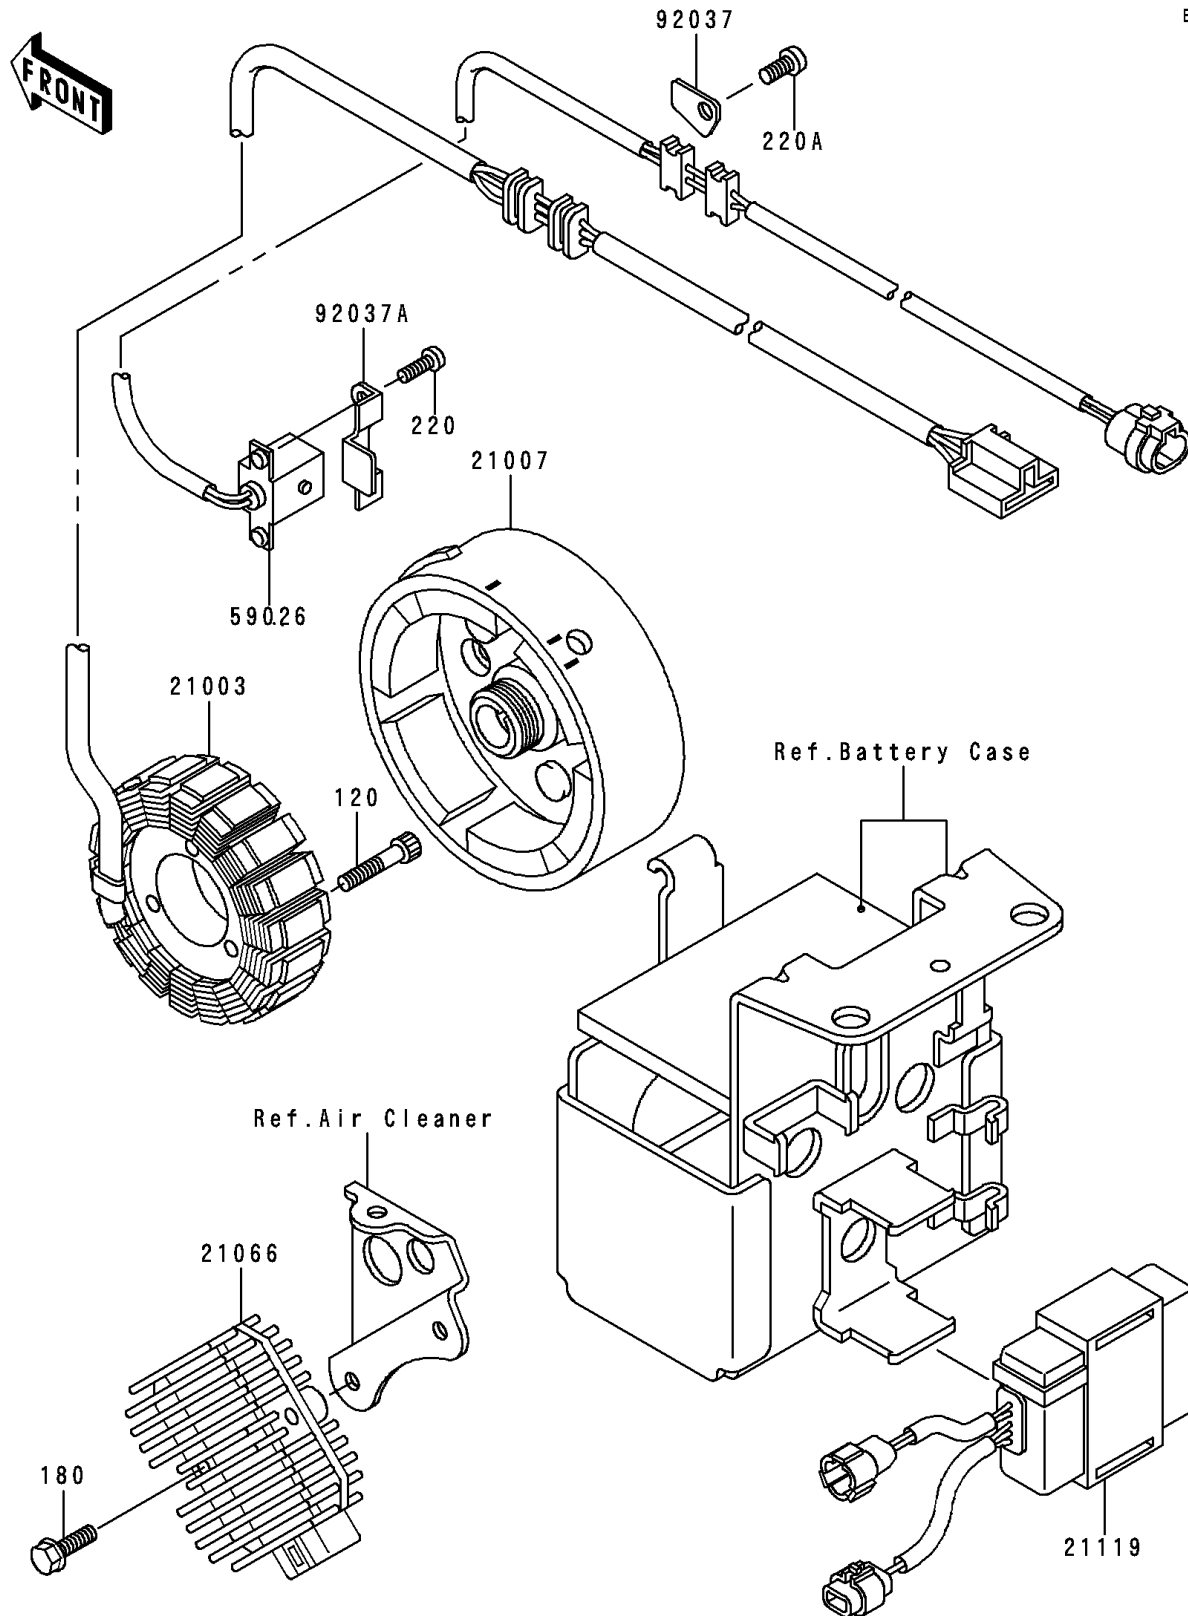

1995 Bayou 300 PARTS DIAGRAM

Generator

E1810

1995 Bayou 300 PARTS LIST

Generator

ITEM NAME	PART NUMBER	QUANTITY
BOLT-SOCKET,6X30 (Ref # 120)	120P0630	1
BOLT-UPSET-WS (Ref # 180)	180D0620	1
SCREW-PAN-CROS (Ref # 220)	220B0514	1
SCREW-PAN-CROS,6X12 (Ref # 220A)	220B0612	1
STATOR (Ref # 21003)	21003-1276	1
ROTOR (Ref # 21007)	21007-1179	1
REGULATOR-VOLTAGE (Ref # 21066)	21066-1089	1
IGNITER (Ref # 21119)	21119-1369	1
COIL-PULSING (Ref # 59026)	59026-1092	1
CLAMP,WIRING HARNESS (Ref # 92037)	92037-1656	1
CLAMP (Ref # 92037A)	92037-1987	1