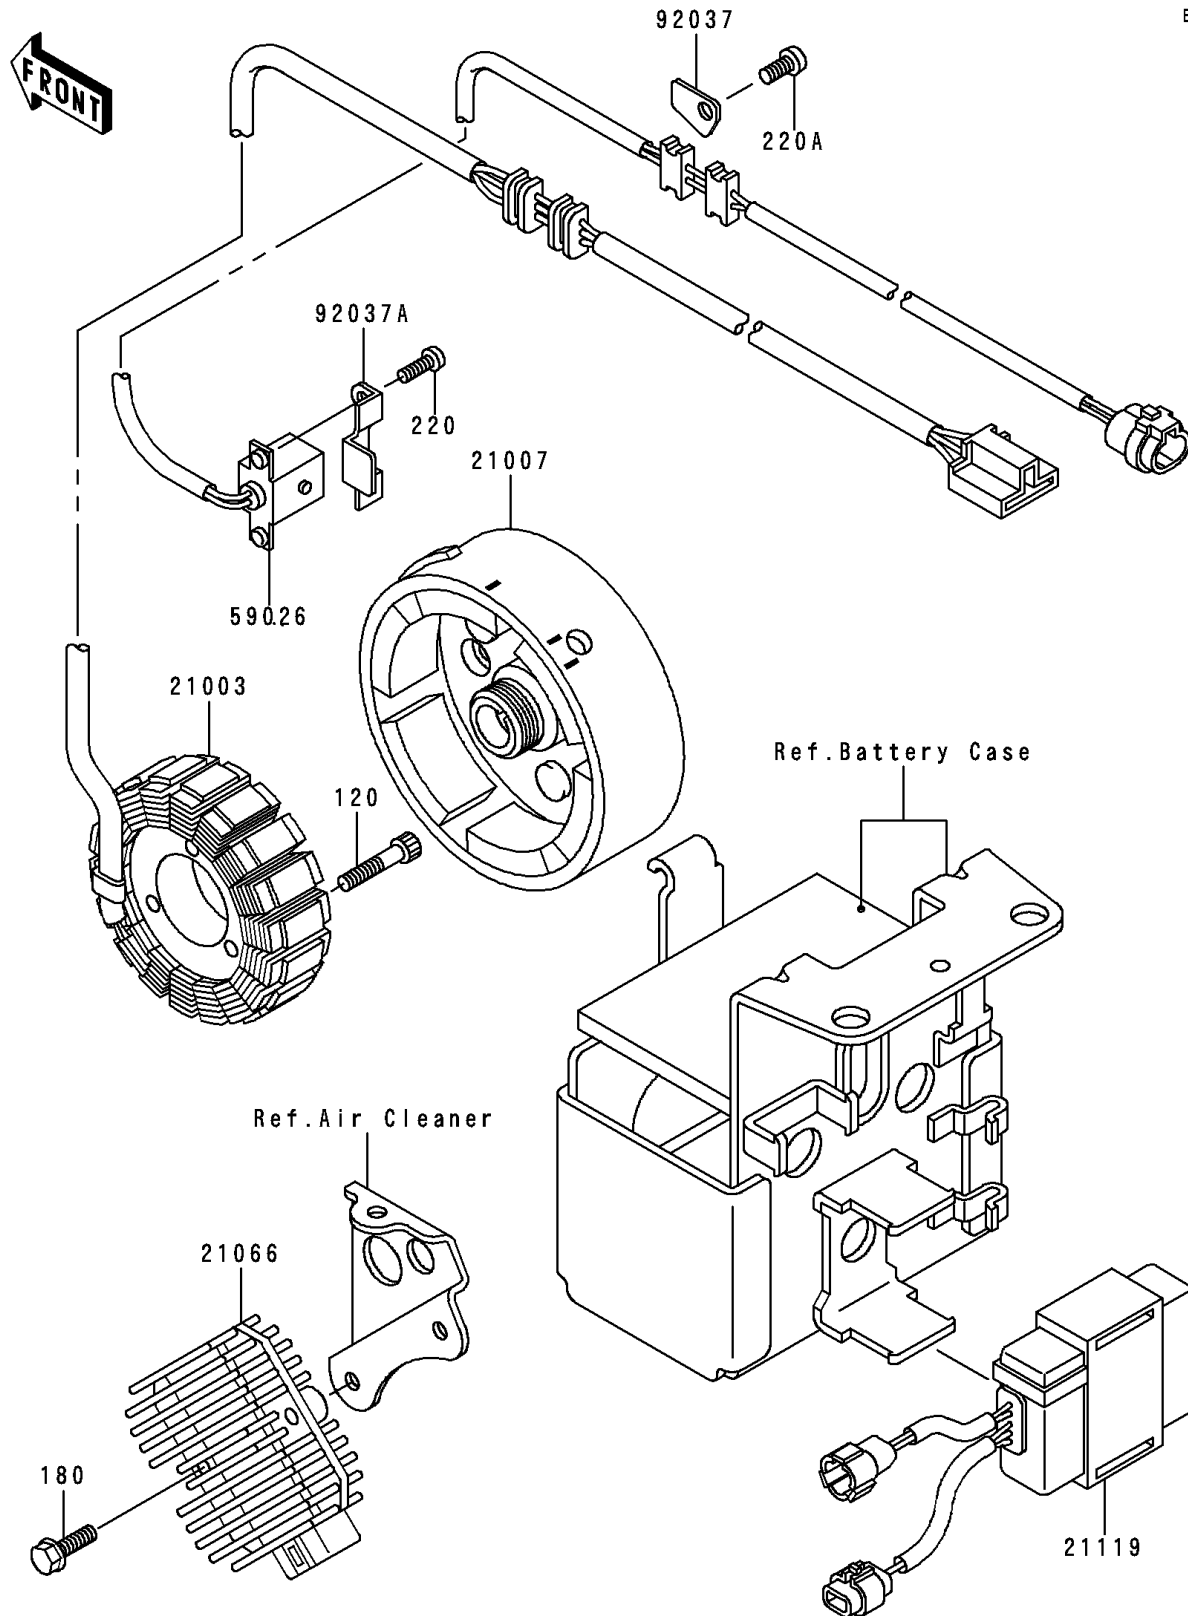

## 1992 Bayou 300 PARTS DIAGRAM

Generator

E1810

## 1992 Bayou 300 PARTS LIST

Generator

ITEM NAME	PART NUMBER	QUANTITY
BOLT-SOCKET,6X30 (Ref # 120)	120P0630	1
BOLT-UPSET-WS (Ref # 180)	180D0620	1
SCREW-PAN-CROS (Ref # 220)	220B0514	1
SCREW-PAN-CROS,6X12 (Ref # 220A)	220B0612	1
STATOR (Ref # 21003)	21003-1276	1
ROTOR (Ref # 21007)	21007-1179	1
REGULATOR-VOLTAGE (Ref # 21066)	21066-1089	1
IGNITER (Ref # 21119)	21119-1369	1
COIL-PULSING (Ref # 59026)	59026-1092	1
CLAMP,WIRING HARNESS (Ref # 92037)	92037-1656	1
CLAMP (Ref # 92037A)	92037-1987	1