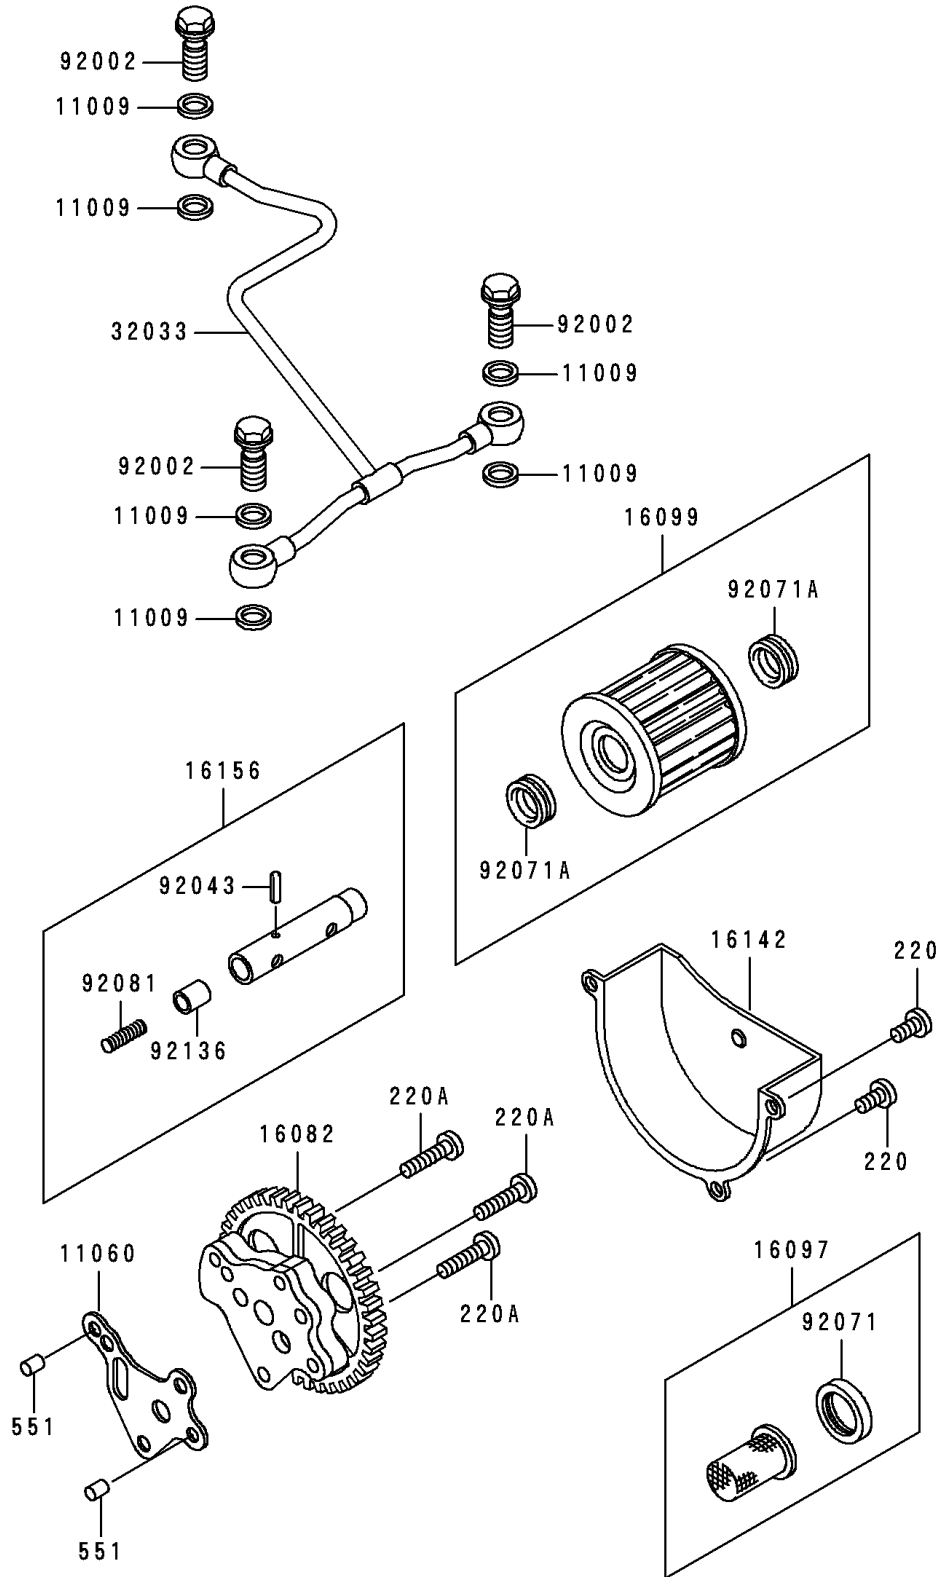

1992 Bayou 300 PARTS DIAGRAM

Oil Pump/Oil Filter

E1710

1992 Bayou 300 PARTS LIST

Oil Pump/Oil Filter

| ITEM NAME | PART NUMBER | QUANTITY |
|---|-------------|----------|
| SCREW-PAN-CROS,6X12 (Ref # 220) | 220B0612 | 1 |
| SCREW-PAN-CROS,6X25 (Ref # 220A) | 220B0625 | 1 |
| PIN-DOWEL,6X8 (Ref # 551) | 551A0608 | 1 |
| GASKET,10X14.5X1.5 (Ref # 11009) | 11009-1105 | 1 |
| GASKET,OIL PUMP (Ref # 11060) | 11060-1657 | 1 |
| PUMP-ASSY-OIL (Ref # 16082) | 16082-1068 | 1 |
| FILTER-ASSY-OIL (Ref # 16097) | 16097-1001 | 1 |
| ELEMENT-OIL FILTER (Ref # 16099) | 16099-004 | 1 |
| COVER-PUMP (Ref # 16142) | 16142-1064 | 1 |
| PISTON-ASSY,VALVE,BY-PASS (Ref # 16156) | 16156-002 | 1 |
| PIPE,OIL (Ref # 32033) | 32033-1744 | 1 |
| BOLT,OIL,L=23 (Ref # 92002) | 92002-1888 | 1 |
| PIN,SPRING,2.2X13.5 (Ref # 92043) | 92043-123 | 1 |
| GROMMET,OIL STRAINER (Ref # 92071) | 92071-100 | 1 |
| GROMMET,OIL FILTER (Ref # 92071A) | 92071-101 | 1 |
| SPRING,PISTON (Ref # 92081) | 92081-043 | 1 |
| VALVE (Ref # 92136) | 92136-002 | 1 |