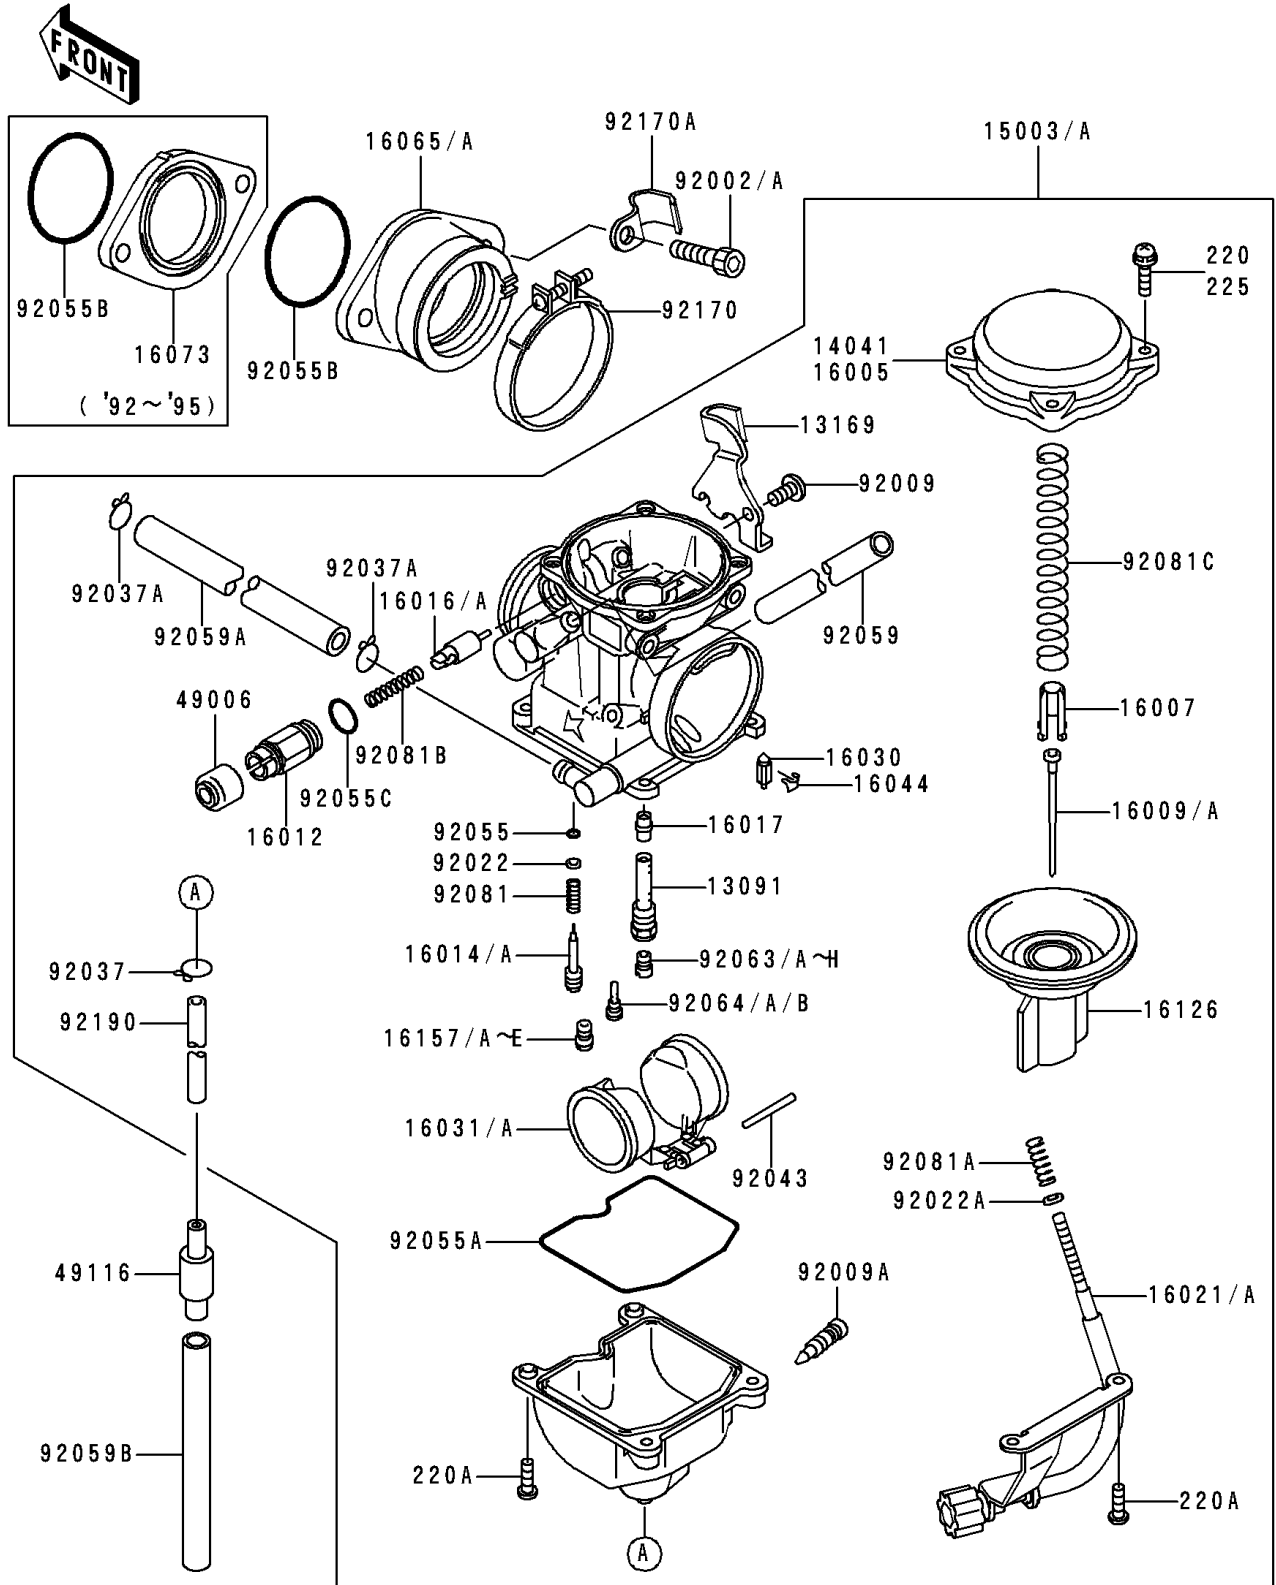

1995 Bayou 300 PARTS DIAGRAM

Carburetor

E1611

1995 Bayou 300 PARTS LIST

Carburetor

ITEM NAME	PART NUMBER	QUANTITY
HOLDER,NEEDLE JET (Ref # 13091)	13091-1259	1
PLATE,THROTTLE CABLE (Ref # 13169)	13169-1197	1
CARBURETOR-ASSY (Ref # 15003)	15003-1076	1
TOP-CHAMBER,MIXING (Ref # 16005)	16005-1056	1
SEAT-SPRING,THROTTLE VALVE (Ref # 16007)	16007-1120	1
NEEDLE-JET,N36X (Ref # 16009)	16009-1516	1
CAP-STARTER PLUNGER (Ref # 16012)	16012-1055	1
SCREW-PILOT AIR (Ref # 16014)	16014-1054	1
PLUNGER,STARTER (Ref # 16016)	16016-1065	1
JET-NEEDLE,#6 (Ref # 16017)	16017-1270	1
SCREW-THROTTLE STOP (Ref # 16021)	16021-1115	1
VALVE-FLOAT (Ref # 16030)	16030-1007	1
FLOAT (Ref # 16031)	16031-1056	1
CLAMP,FLOAT VALVE (Ref # 16044)	16044-007	1
HOLDER-CARBURETOR (Ref # 16065)	16065-1177	1
INSULATOR (Ref # 16073)	16073-1074	1
VALVE,VACUUM (Ref # 16126)	16126-1199	1
JET-STARTER,#58 (Ref # 16157)	16157-1057	1
JET-STARTER,#60 (Ref # 16157A)	16157-1058	1
JET-STARTER,#62 (Ref # 16157B)	16157-1059	1
BOOT,STARTER PLUNGER (Ref # 49006)	49006-1165	1
VALVE-ASSY (Ref # 49116)	49116-1126	1
BOLT,SOCKET,6X25 (Ref # 92002)	92002-1093	1
SCREW,5X10 (Ref # 92009)	92009-1365	1
SCREW,DRAIN,M6X0.75 (Ref # 92009A)	92009-1551	1
WASHER,PLAIN (Ref # 92022)	92022-1003	1
WASHER,PLAIN,STOP SPRING (Ref # 92022A)	92022-1480	1
CLAMP,TUBE (Ref # 92037)	92037-1201	1
CLAMP,TUBE (Ref # 92037A)	92037-1531	1