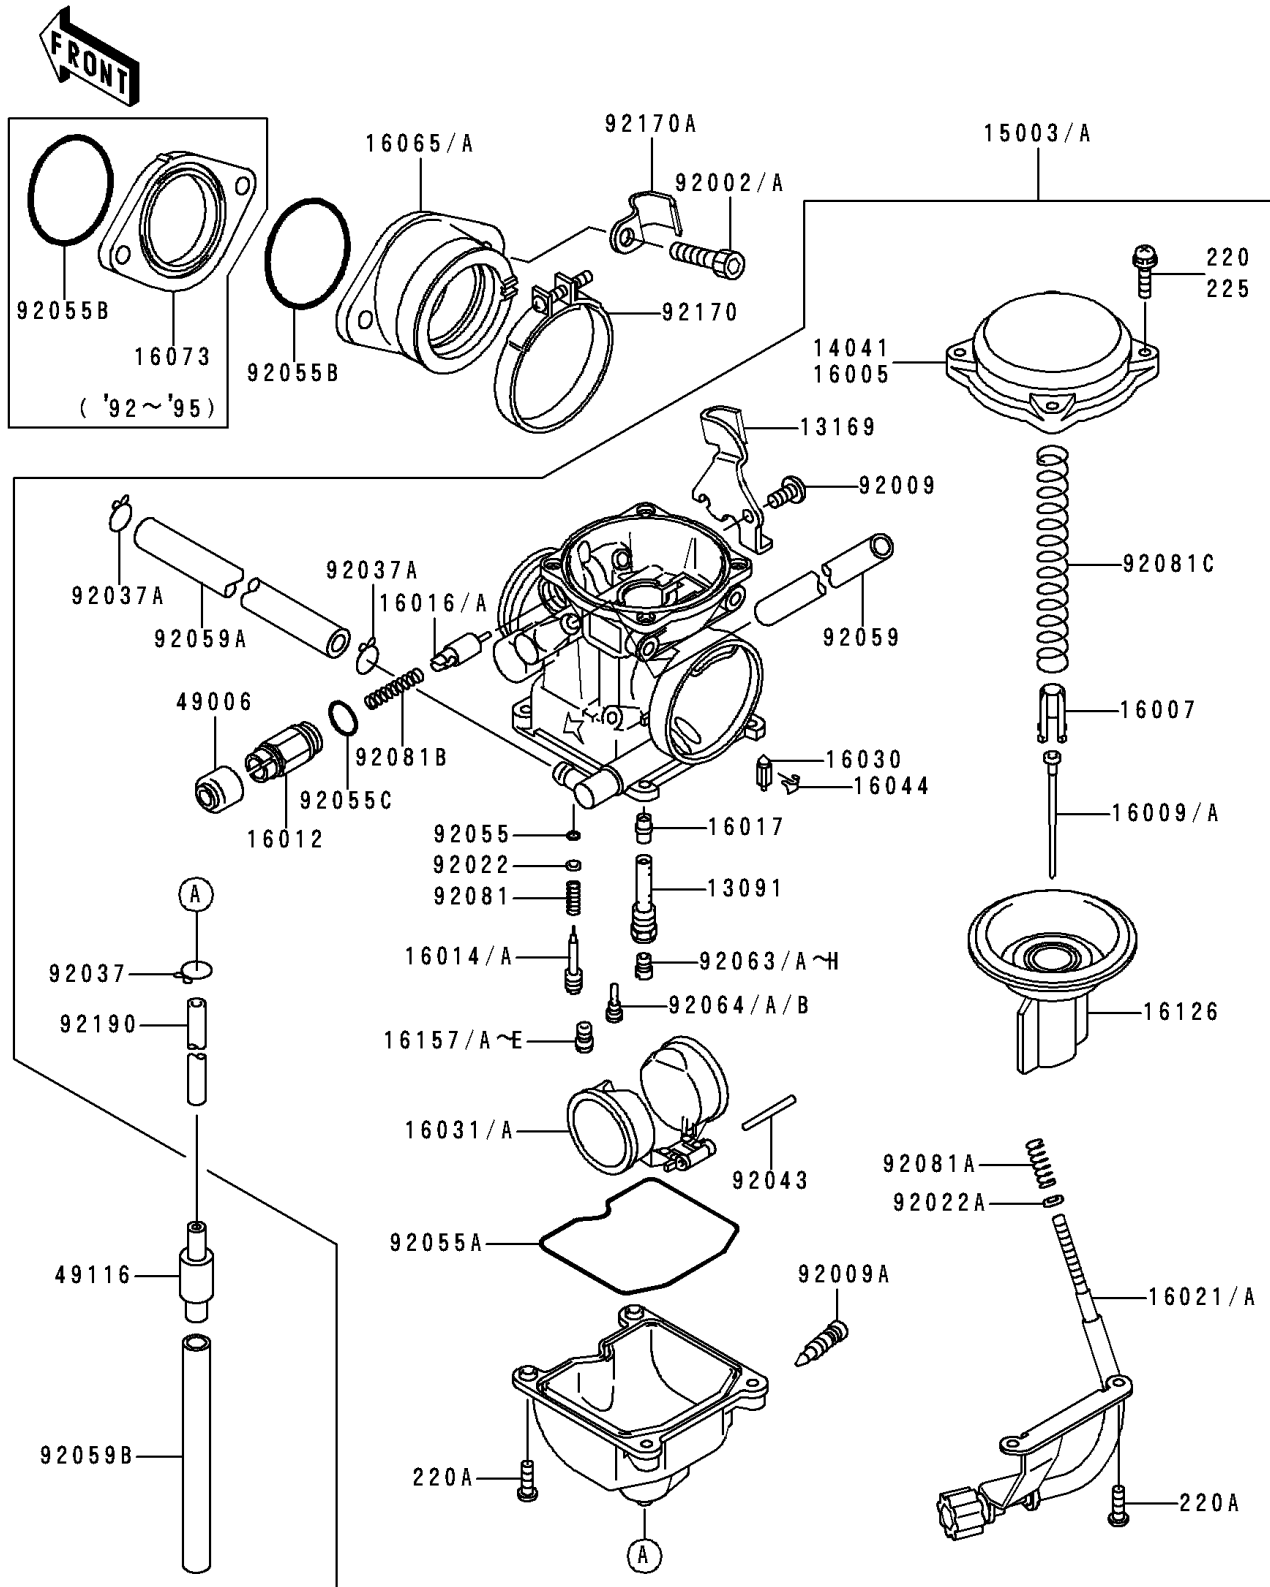

1992 Bayou 300 PARTS DIAGRAM

Carburetor

E1611