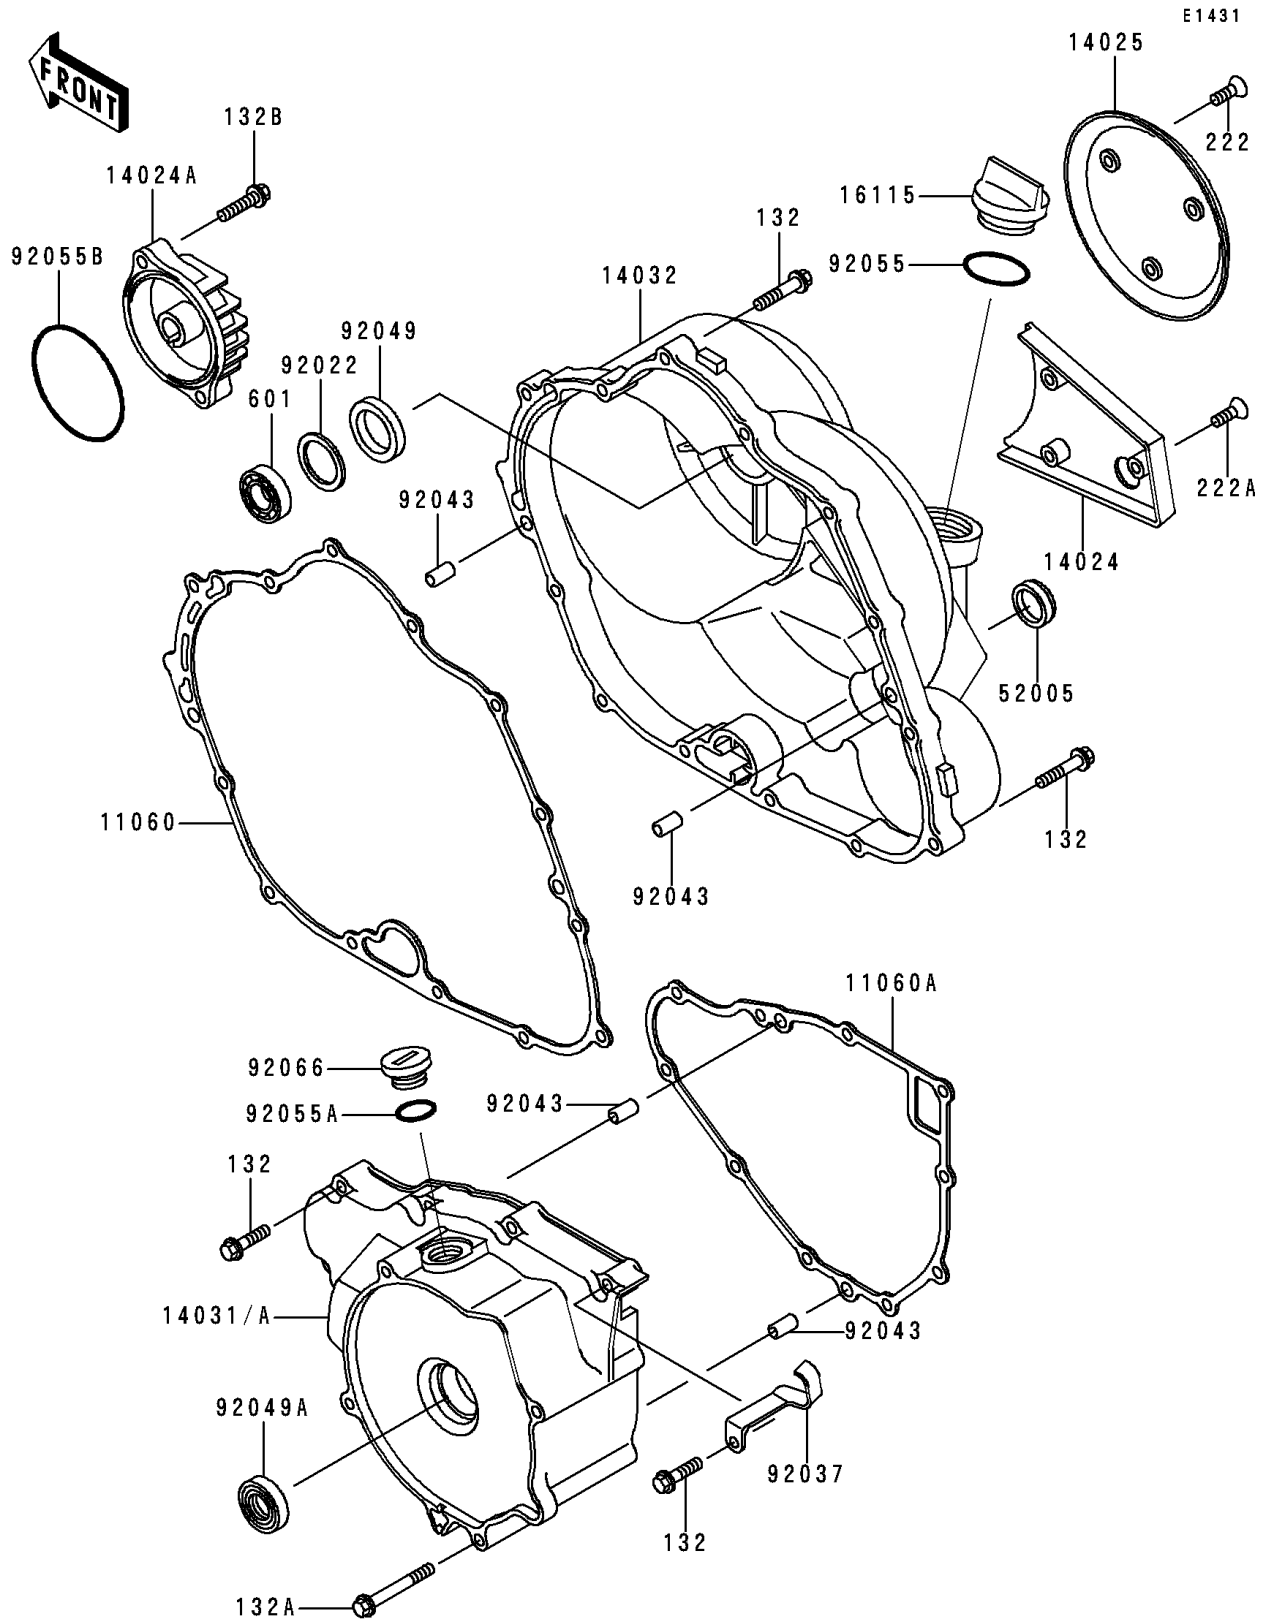

## 1995 Bayou 300 PARTS DIAGRAM

Engine Cover(s)

## 1995 Bayou 300 PARTS LIST

Engine Cover(s)

ITEM NAME	PART NUMBER	QUANTITY
BOLT-FLANGED-SMALL (Ref # 132)	132J0630	1
BOLT-FLANGED-SMALL (Ref # 132A)	132J0680	1
BOLT-FLANGED-SMALL (Ref # 132B)	132Y0625	1
SCREW-CSK-RD-CROS (Ref # 222)	222C0512	1
SCREW-CSK-RD-CROS (Ref # 222A)	222C0518	1
BEARING-BALL,#6202C3 (Ref # 601)	601B6202	1
GASKET,CLUTCH COVER (Ref # 11060)	11060-1655	1
GASKET,GENERATOR COVER (Ref # 11060A)	11060-1656	1
COVER,RELEASE ADJUSTER (Ref # 14024)	14024-1061	1
COVER,OIL FILTER (Ref # 14024A)	14024-1062	1
COVER (Ref # 14025)	14025-1807	1
COVER-GENERATOR (Ref # 14031)	14031-1318	1
COVER-CLUTCH (Ref # 14032)	14032-1429	1
CAP-OIL FILLER (Ref # 16115)	16115-1009	1
GAUGE,OIL LEVEL (Ref # 52005)	52005-1009	1
WASHER,25.3X33X1 (Ref # 92022)	92022-1109	1
CLAMP (Ref # 92037)	92037-1872	1
PIN,6.2X8X14 (Ref # 92043)	92043-1263	1
SEAL-OIL,SCY 15X30X7 (Ref # 92049)	92049-1158	1
SEAL-OIL,TC25356 (Ref # 92049A)	92049-1317	1
RING-O,31.5X2.6 (Ref # 92055)	92055-049	1
RING-O (Ref # 92055A)	92055-1146	1
RING-O,63.6X2.4 (Ref # 92055B)	92055-1433	1
PLUG,COVER (Ref # 92066)	92066-1163	1