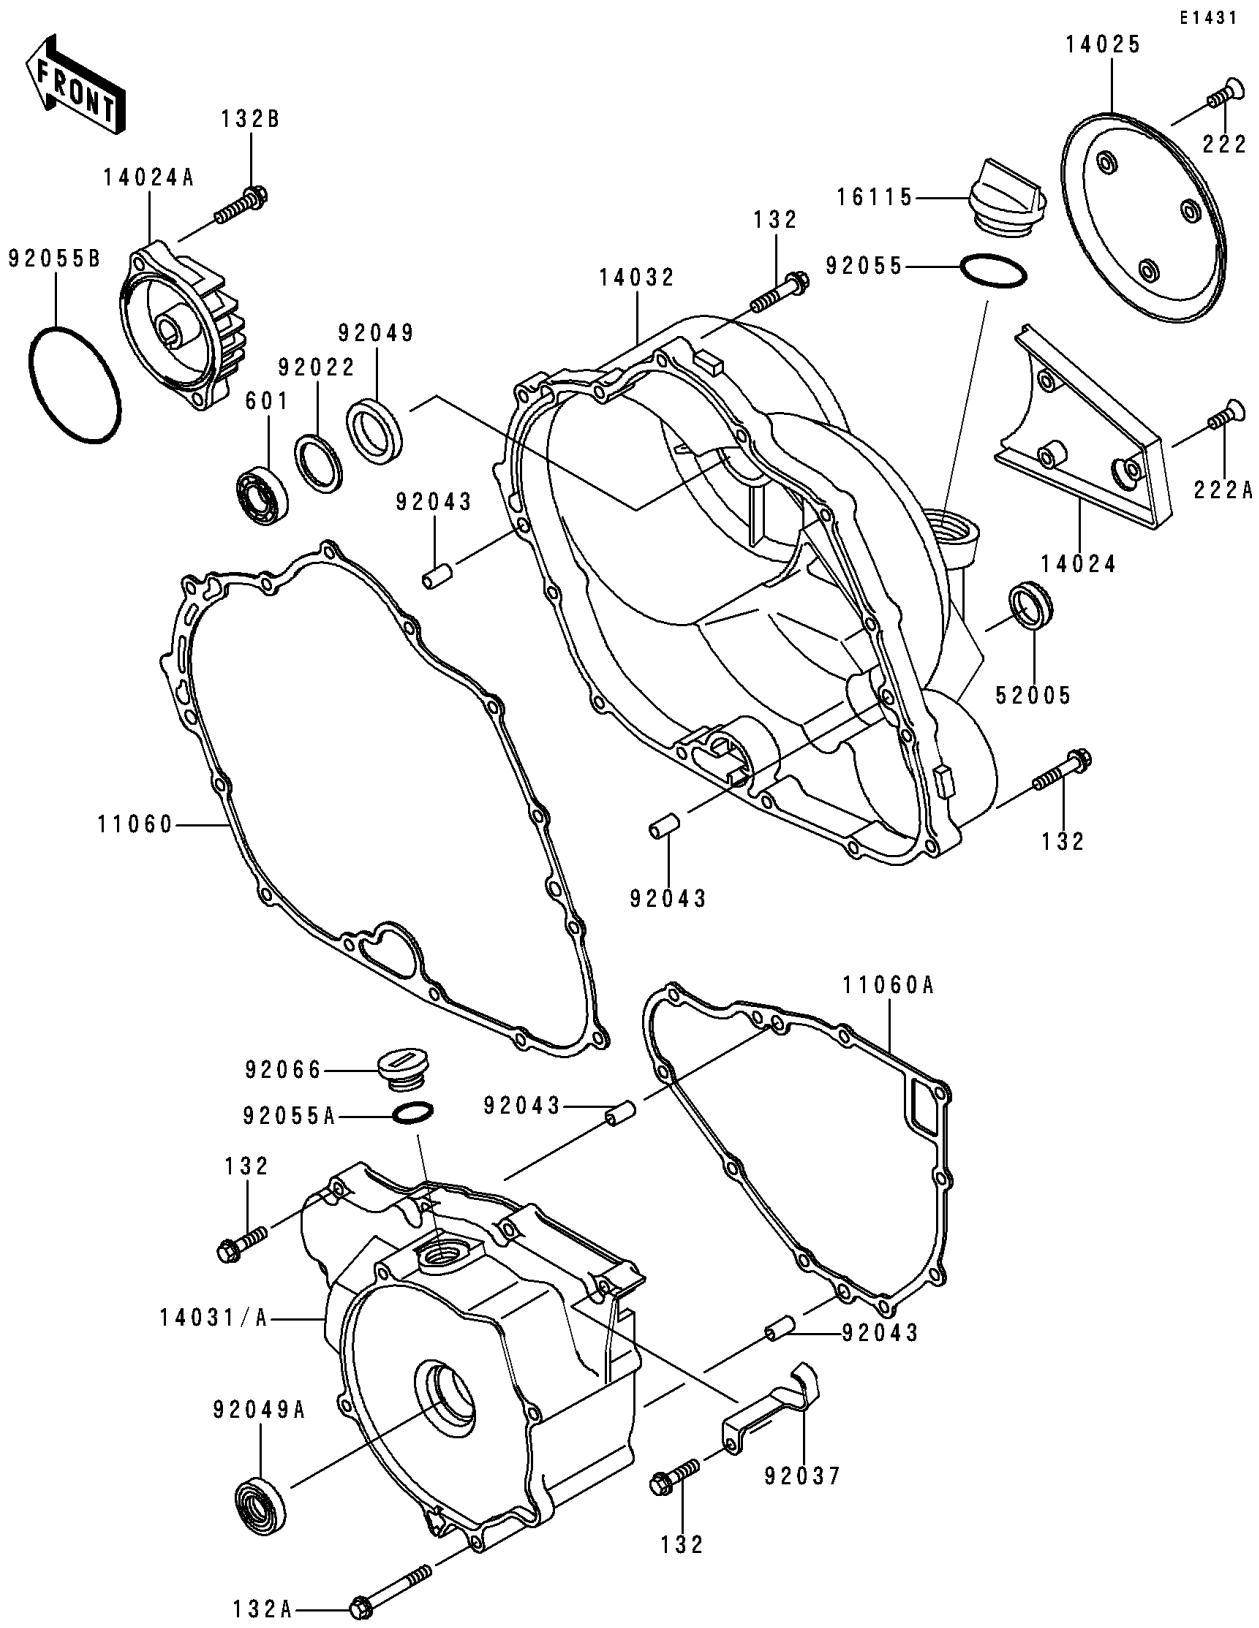

1995 Bayou 300 PARTS DIAGRAM

Engine Cover(s)

1995 Bayou 300 PARTS LIST

Engine Cover(s)

ITEM NAME	PART NUMBER	QUANTITY
BOLT-FLANGED-SMALL (Ref # 132)	132J0630	21
BOLT-FLANGED-SMALL (Ref # 132A)	132J0680	1
BOLT-FLANGED-SMALL (Ref # 132B)	132Y0625	2
SCREW-CSK-RD-CROS (Ref # 222)	222C0512	3
SCREW-CSK-RD-CROS (Ref # 222A)	222C0518	3
BEARING-BALL,#6202C3 (Ref # 601)	601B6202	1
GASKET,CLUTCH COVER (Ref # 11060)	11060-1655	1
GASKET,GENERATOR COVER (Ref # 11060A)	11060-1656	1
COVER,RELEASE ADJUSTER (Ref # 14024)	14024-1061	1
COVER,OIL FILTER (Ref # 14024A)	14024-1062	1
COVER (Ref # 14025)	14025-1807	1
COVER-GENERATOR (Ref # 14031)	14031-1318	1
COVER-CLUTCH (Ref # 14032)	14032-1429	1
CAP-OIL FILLER (Ref # 16115)	16115-1009	1
GAUGE,OIL LEVEL (Ref # 52005)	52005-1009	1
WASHER,25.3X33X1 (Ref # 92022)	92022-1109	1
CLAMP (Ref # 92037)	92037-1872	1
PIN,6.2X8X14 (Ref # 92043)	92043-1263	4
SEAL-OIL,SCY 15X30X7 (Ref # 92049)	92049-1158	1
SEAL-OIL,TC25356 (Ref # 92049A)	92049-1317	1
RING-O,31.5X2.6 (Ref # 92055)	92055-049	1
RING-O (Ref # 92055A)	92055-1146	1
RING-O,63.6X2.4 (Ref # 92055B)	92055-1433	1
PLUG,COVER (Ref # 92066)	92066-1163	1