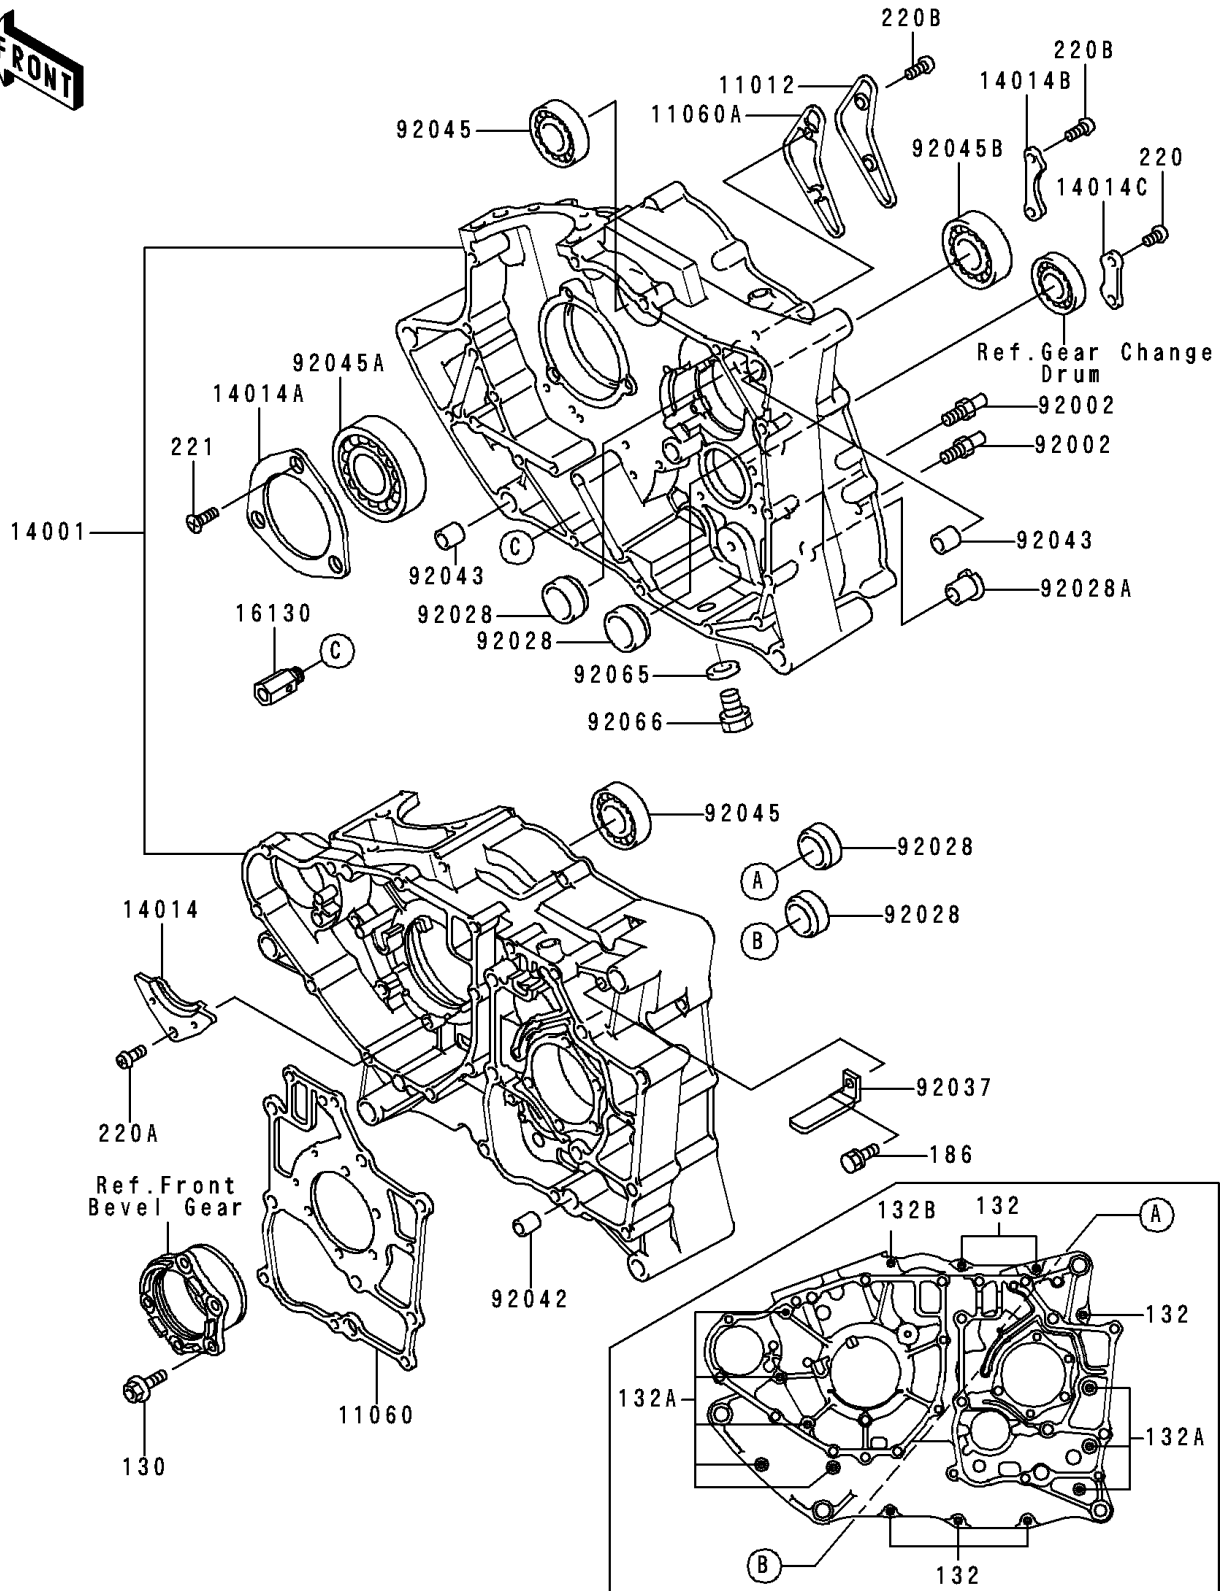

1995 Bayou 300 PARTS DIAGRAM

Crankcase

E1411

1995 Bayou 300 PARTS LIST

Crankcase

ITEM NAME	PART NUMBER	QUANTITY
BOLT-FLANGED,6X20 (Ref # 130)	130P0620	1
BOLT-FLANGED-SMALL (Ref # 132)	132Y0635	1
BOLT-FLANGED-SMALL (Ref # 132A)	132Y0665	1
BOLT-FLANGED-SMALL (Ref # 132B)	132Y0685	1
BOLT-UPSET-WP (Ref # 186)	186D0614	1
SCREW-PAN-CROS,6X10 (Ref # 220)	220B0610	1
SCREW-PAN-CROS,6X12 (Ref # 220A)	220B0612	1
SCREW-PAN-CROS,6X14 (Ref # 220B)	220B0614	1
SCREW-CSK-CROS,6X16 (Ref # 221)	221B0616	1
CAP (Ref # 11012)	11012-1443	1
GASKET,GEAR CASE (Ref # 11060)	11060-1653	1
GASKET,OIL LINE CAP (Ref # 11060A)	11060-1654	1
SET-CRANKCASE (Ref # 14001)	14001-5324	1
PLATE-POSITION,CAM CHAIN (Ref # 14014)	14014-035	1
PLATE-POSITION,CRANK BEARING (Ref # 14014A)	14014-1004	1
PLATE-POSITION (Ref # 14014B)	14014-1069	1
PLATE-POSITION,CHANGE DRUM (Ref # 14014C)	14014-1070	1
VALVE-ASSY-RELIEF (Ref # 16130)	16130-1001	1
BOLT,RETURN SPRING (Ref # 92002)	92002-1408	1
BUSHING,23X30X13 (Ref # 92028)	92028-132	1
BUSHING (Ref # 92028A)	92028-1386	1
CLAMP,HARNESS (Ref # 92037)	92037-1316	1
PIN,DOWEL,12X14 (Ref # 92042)	92042-031	1
PIN,11.5X14X14 (Ref # 92043)	92043-1279	1
BEARING-BALL,6004TMB (Ref # 92045)	92045-1118	1
BEARING-BALL (Ref # 92045A)	92045-1172	1
BEARING-BALL (Ref # 92045B)	92045-1173	1
GASKET,12X22X2,DRAIN PLUG (Ref # 92065)	92065-097	1
PLUG,OIL DRAIN,12X15 (Ref # 92066)	92066-1174	1