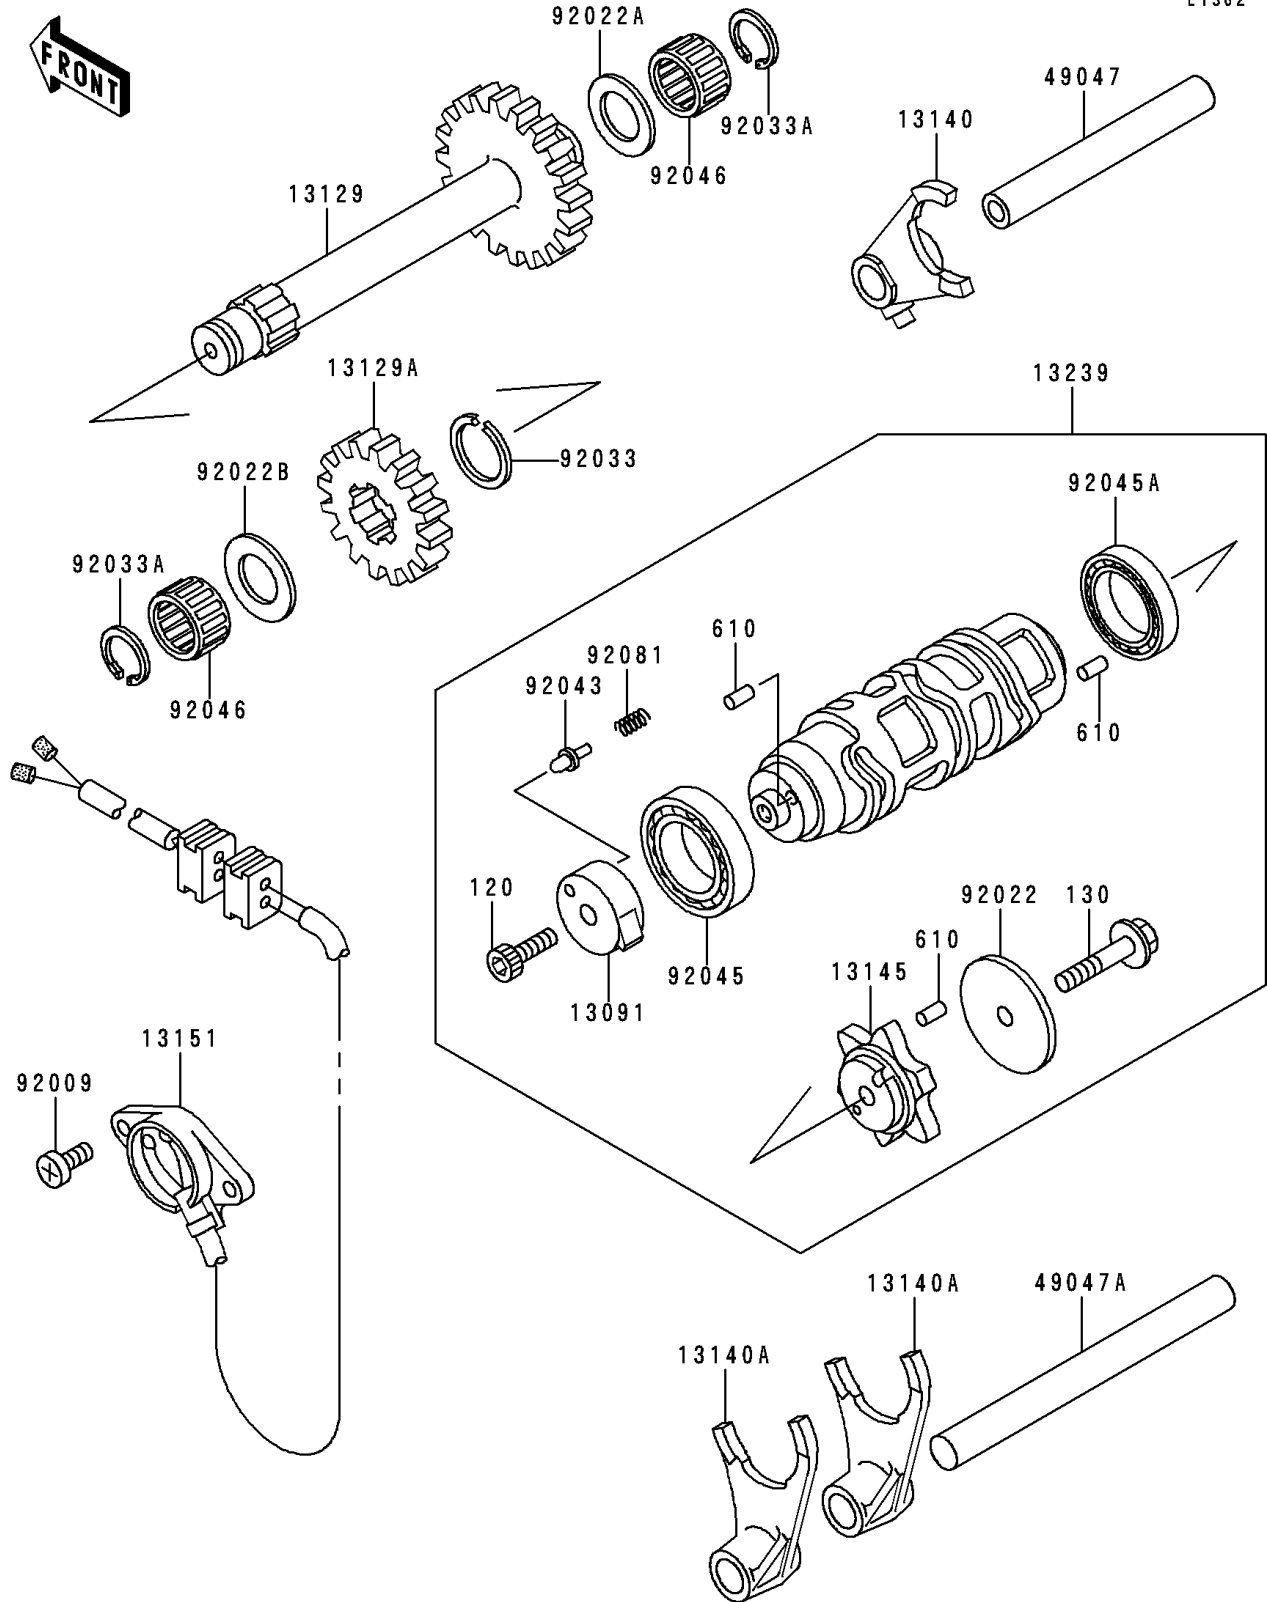

1995 Bayou 300 PARTS DIAGRAM

Gear Change Drum/Shift Fork(s)

E1362

1995 Bayou 300 PARTS LIST

Gear Change Drum/Shift Fork(s)

ITEM NAME	PART NUMBER	QUANTITY
BOLT-SOCKET,6X20 (Ref # 120)	120Q0620	1
BOLT-FLANGED,6X30 (Ref # 130)	130G0630	1
ROLLER,4X10 (Ref # 610)	610A0410	1
HOLDER,NEUTRAL SWITCH (Ref # 13091)	13091-1443	1
GEAR-REVERSE (Ref # 13129)	13129-1705	1
GEAR-REVERSE,20T (Ref # 13129A)	13129-1706	1
FORK-SHIFT (Ref # 13140)	13140-1134	1
FORK-SHIFT (Ref # 13140A)	13140-1135	1
CAM-CHANGE DRUM (Ref # 13145)	13145-1057	1
SWITCH-COMP (Ref # 13151)	13151-1079	1
DRUM-ASSY-CHANGE (Ref # 13239)	13239-1154	1
ROD-SHIFT,L=93.7 (Ref # 49047)	49047-1003	1
ROD-SHIFT (Ref # 49047A)	49047-1062	1
SCREW,5X14 (Ref # 92009)	92009-1341	1
WASHER,6.2X38X1.2 (Ref # 92022)	92022-1500	1
WASHER,17.3X28X1 (Ref # 92022A)	92022-255	1
WASHER,17.3X30X1.4 (Ref # 92022B)	92022-270	1
RING-SNAP,20X25.5X1.2 (Ref # 92033)	92033-025	1
RING-SNAP (Ref # 92033A)	92033-032	1
PIN (Ref # 92043)	92043-1287	1
BEARING-BALL,6805 (Ref # 92045)	92045-1122	1
BEARING-BALL,6905X1 (Ref # 92045A)	92045-1150	1
BEARING-NEEDLE,K17X23X13.8 (Ref # 92046)	92046-1184	1
SPRING (Ref # 92081)	92081-1763	1