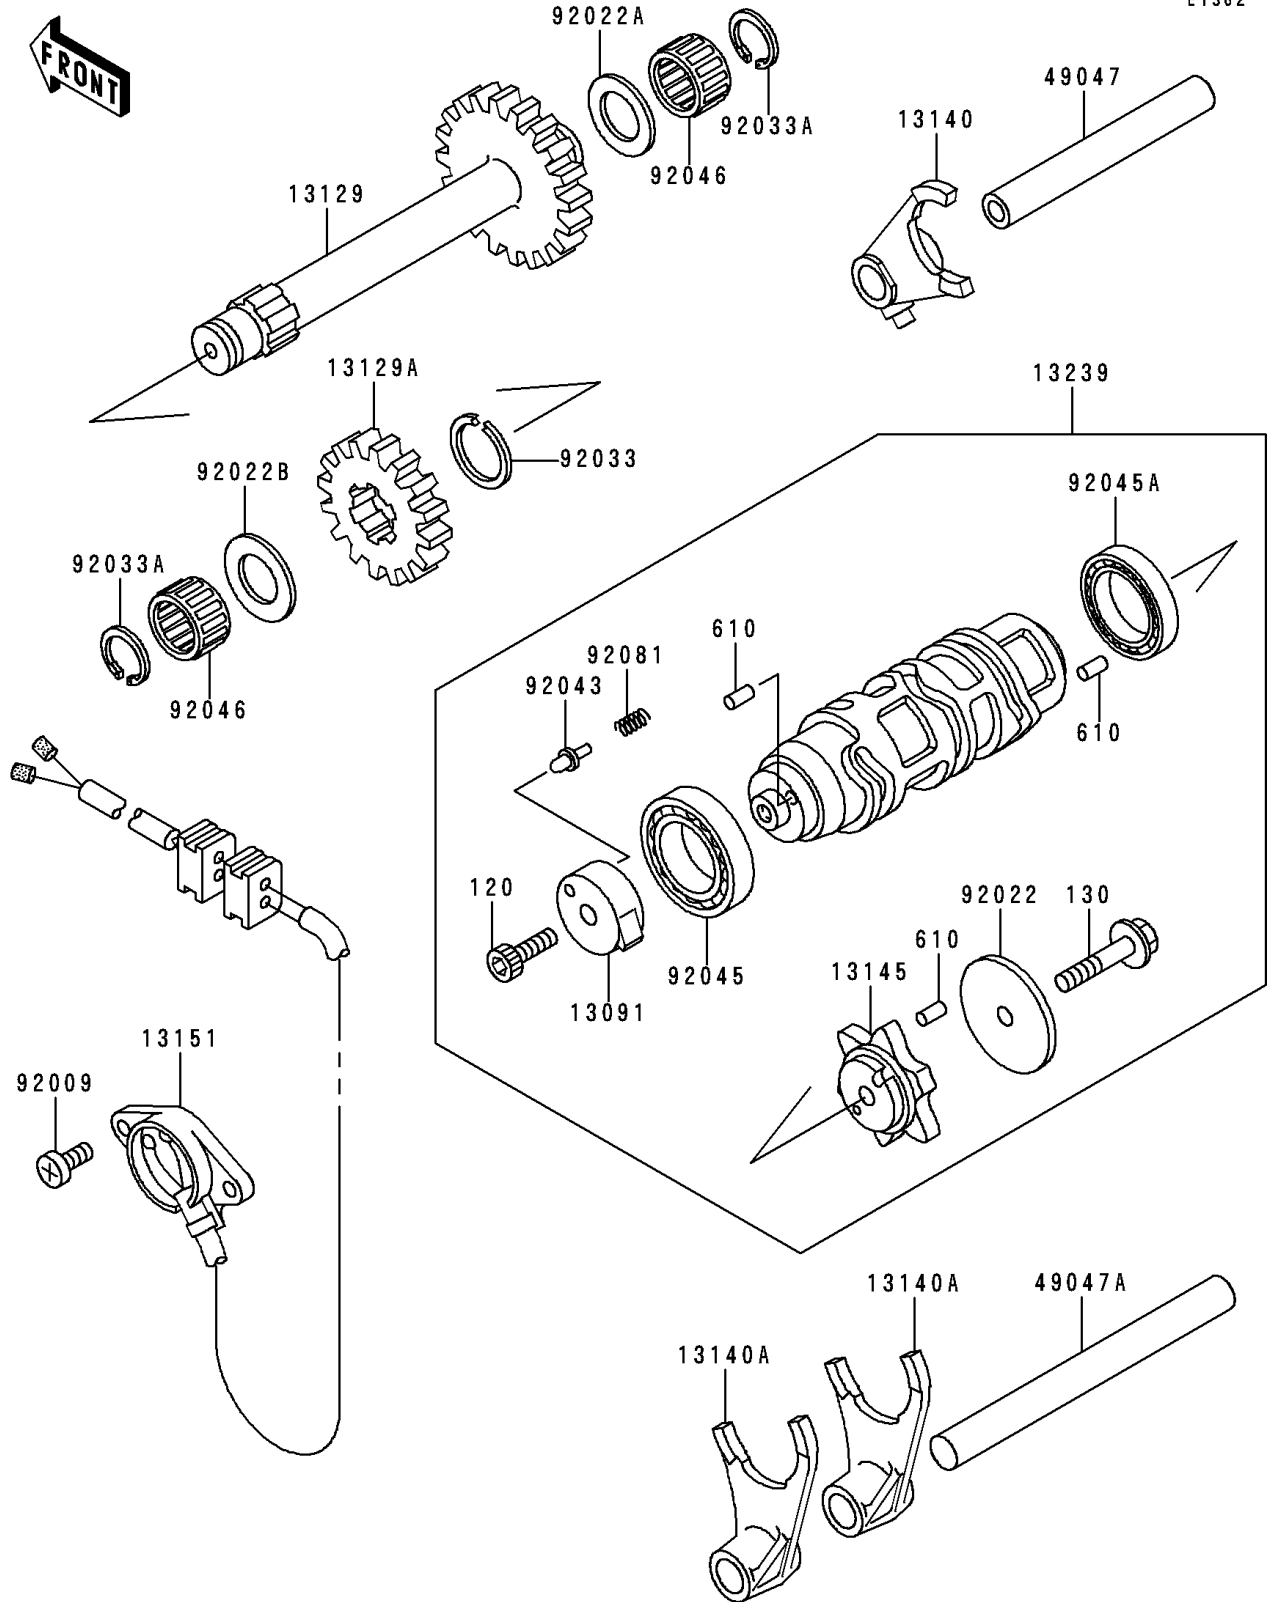

# 1993 Bayou 300 PARTS DIAGRAM

Gear Change Drum/Shift Fork(s)

E1362

# 1993 Bayou 300 PARTS LIST

## Gear Change Drum/Shift Fork(s)

ITEM NAME	PART NUMBER	QUANTITY
BOLT-SOCKET,6X20 (Ref # 120)	120Q0620	1
BOLT-FLANGED,6X30 (Ref # 130)	130G0630	1
ROLLER,4X10 (Ref # 610)	610A0410	8
HOLDER,NEUTRAL SWITCH (Ref # 13091)	13091-1443	1
GEAR-REVERSE (Ref # 13129)	13129-1705	1
GEAR-REVERSE,20T (Ref # 13129A)	13129-1706	1
FORK-SHIFT (Ref # 13140)	13140-1134	1
FORK-SHIFT (Ref # 13140A)	13140-1135	2
CAM-CHANGE DRUM (Ref # 13145)	13145-1057	1
SWITCH-COMP (Ref # 13151)	13151-1079	1
DRUM-ASSY-CHANGE (Ref # 13239)	13239-1154	1
ROD-SHIFT,L=93.7 (Ref # 49047)	49047-1003	1
ROD-SHIFT (Ref # 49047A)	49047-1062	1
SCREW,5X14 (Ref # 92009)	92009-1341	2
WASHER,6.2X38X1.2 (Ref # 92022)	92022-1500	1
WASHER,17.3X28X1 (Ref # 92022A)	92022-255	1
WASHER,17.3X30X1.4 (Ref # 92022B)	92022-270	1
RING-SNAP,20X25.5X1.2 (Ref # 92033)	92033-025	1
RING-SNAP (Ref # 92033A)	92033-032	2
PIN (Ref # 92043)	92043-1287	1
BEARING-BALL,6805 (Ref # 92045)	92045-1122	1
BEARING-BALL,6905X1 (Ref # 92045A)	92045-1150	1
BEARING-NEEDLE,K17X23X13.8 (Ref # 92046)	92046-1184	2
SPRING (Ref # 92081)	92081-1763	1