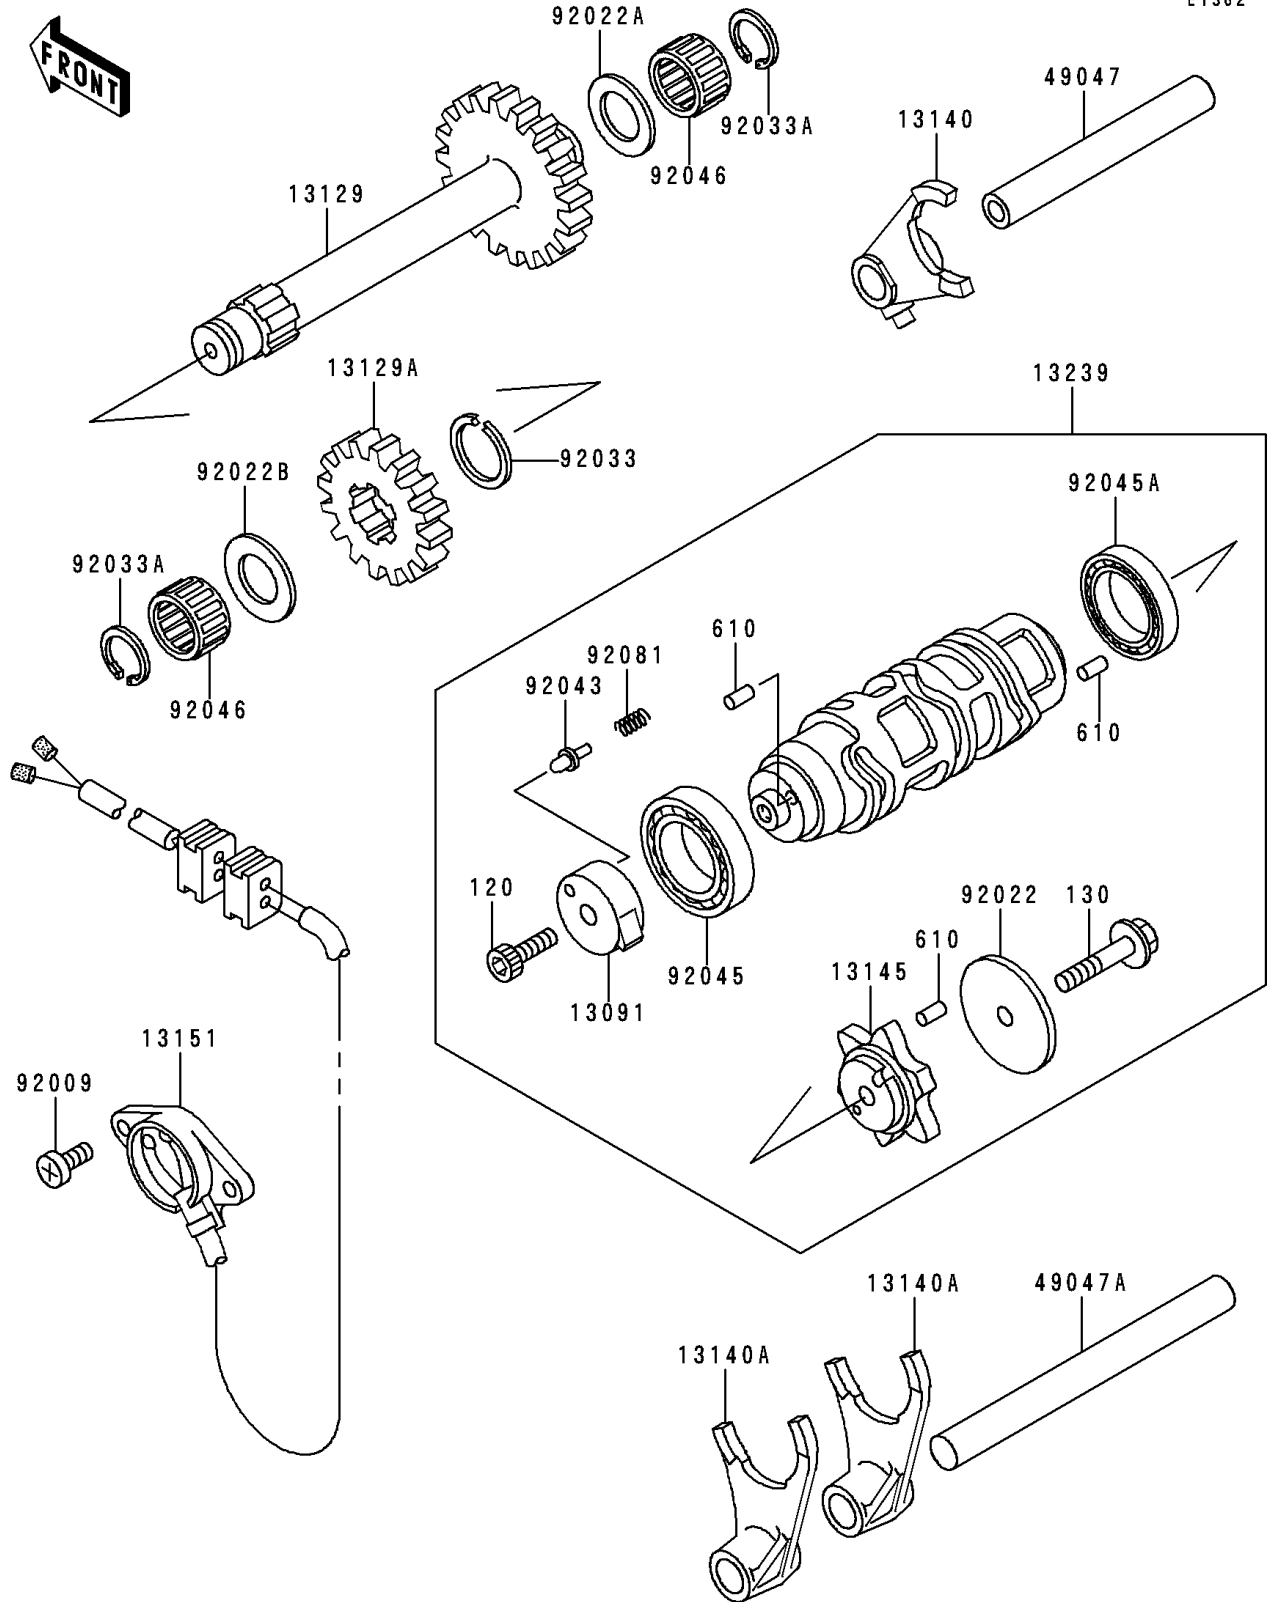

1992 Bayou 300 PARTS DIAGRAM

Gear Change Drum/Shift Fork(s)

E1362

1992 Bayou 300 PARTS LIST

Gear Change Drum/Shift Fork(s)

ITEM NAME	PART NUMBER	QUANTITY
BOLT-SOCKET,6X20 (Ref # 120)	120Q0620	1
BOLT-FLANGED,6X30 (Ref # 130)	130G0630	1
ROLLER,4X10 (Ref # 610)	610A0410	1
HOLDER,NEUTRAL SWITCH (Ref # 13091)	13091-1443	1
GEAR-REVERSE (Ref # 13129)	13129-1705	1
GEAR-REVERSE,20T (Ref # 13129A)	13129-1706	1
FORK-SHIFT (Ref # 13140)	13140-1134	1
FORK-SHIFT (Ref # 13140A)	13140-1135	1
CAM-CHANGE DRUM (Ref # 13145)	13145-1057	1
SWITCH-COMP (Ref # 13151)	13151-1079	1
DRUM-ASSY-CHANGE (Ref # 13239)	13239-1154	1
ROD-SHIFT,L=93.7 (Ref # 49047)	49047-1003	1
ROD-SHIFT (Ref # 49047A)	49047-1062	1
SCREW,5X14 (Ref # 92009)	92009-1341	1
WASHER,6.2X38X1.2 (Ref # 92022)	92022-1500	1
WASHER,17.3X28X1 (Ref # 92022A)	92022-255	1
WASHER,17.3X30X1.4 (Ref # 92022B)	92022-270	1
RING-SNAP,20X25.5X1.2 (Ref # 92033)	92033-025	1
RING-SNAP (Ref # 92033A)	92033-032	1
PIN (Ref # 92043)	92043-1287	1
BEARING-BALL,6805 (Ref # 92045)	92045-1122	1
BEARING-BALL,6905X1 (Ref # 92045A)	92045-1150	1
BEARING-NEEDLE,K17X23X13.8 (Ref # 92046)	92046-1184	1
SPRING (Ref # 92081)	92081-1763	1