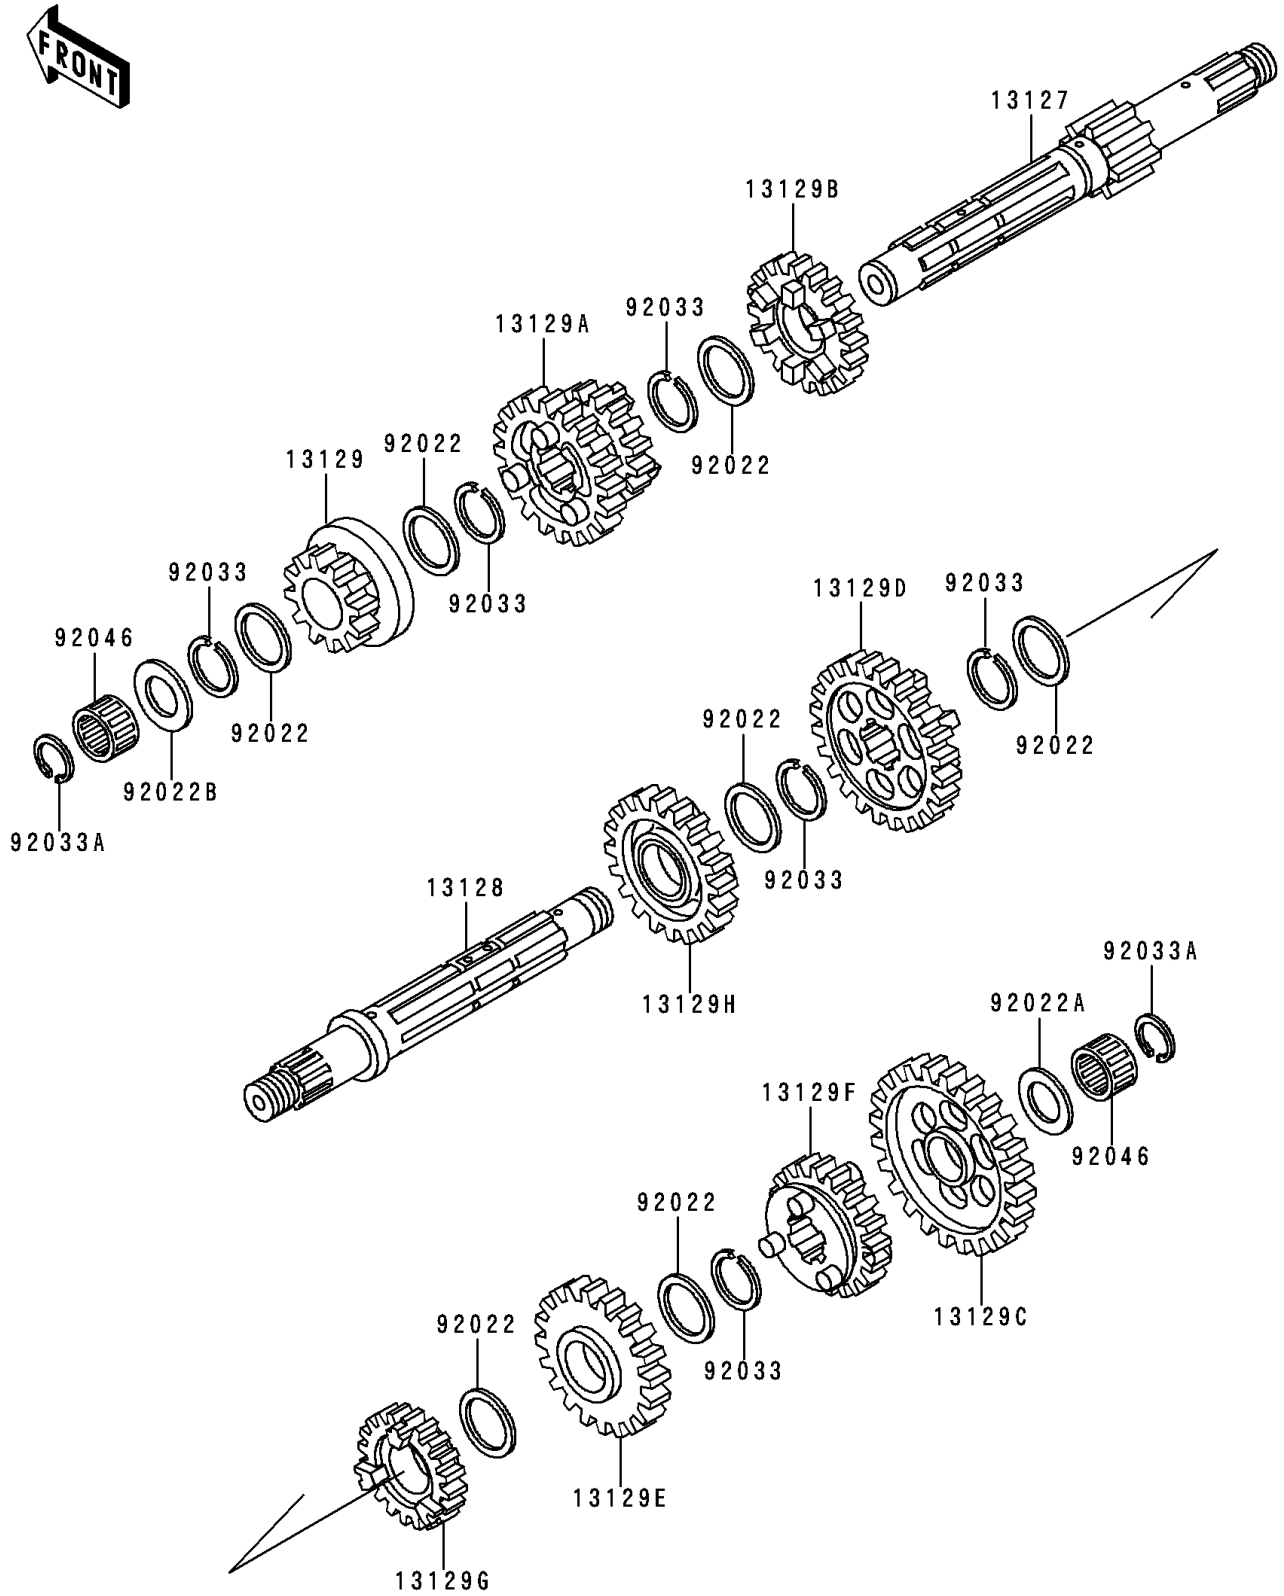

1992 Bayou 300 PARTS DIAGRAM

Transmission

E1361

1992 Bayou 300 PARTS LIST

Transmission

ITEM NAME	PART NUMBER	QUANTITY
SHAFT-TRANSMISSION INPUT,11T (Ref # 13127)	13127-1127	1
SHAFT-TRANSMISSION OUTPUT (Ref # 13128)	13128-1132	1
GEAR,INPUT 2ND,14T (Ref # 13129)	13129-1680	1
GEAR,INPUT TOP&3RD,26T&19T (Ref # 13129A)	13129-1681	1
GEAR,INPUT 4TH,23T (Ref # 13129B)	13129-1682	1
GEAR,OUTPUT LOW,34T (Ref # 13129C)	13129-1683	1
GEAR,OUTPUT 2ND,27T (Ref # 13129D)	13129-1684	1
GEAR,OUTPUT 3RD,26T (Ref # 13129E)	13129-1685	1
GEAR,OUTPUT 4TH,23T (Ref # 13129F)	13129-1686	1
GEAR,OUTPUT TOP,20T (Ref # 13129G)	13129-1687	1
GEAR-REVERSE,26T (Ref # 13129H)	13129-1688	1
WASHER,22.3X27X0.5 (Ref # 92022)	92022-198	1
WASHER,17.3X28X1 (Ref # 92022A)	92022-255	1
WASHER,17.3X30X1.4 (Ref # 92022B)	92022-270	1
RING-SNAP,20X25.5X1.2 (Ref # 92033)	92033-025	1
RING-SNAP (Ref # 92033A)	92033-032	1
BEARING-NEEDLE,K17X23X13.8 (Ref # 92046)	92046-1184	1