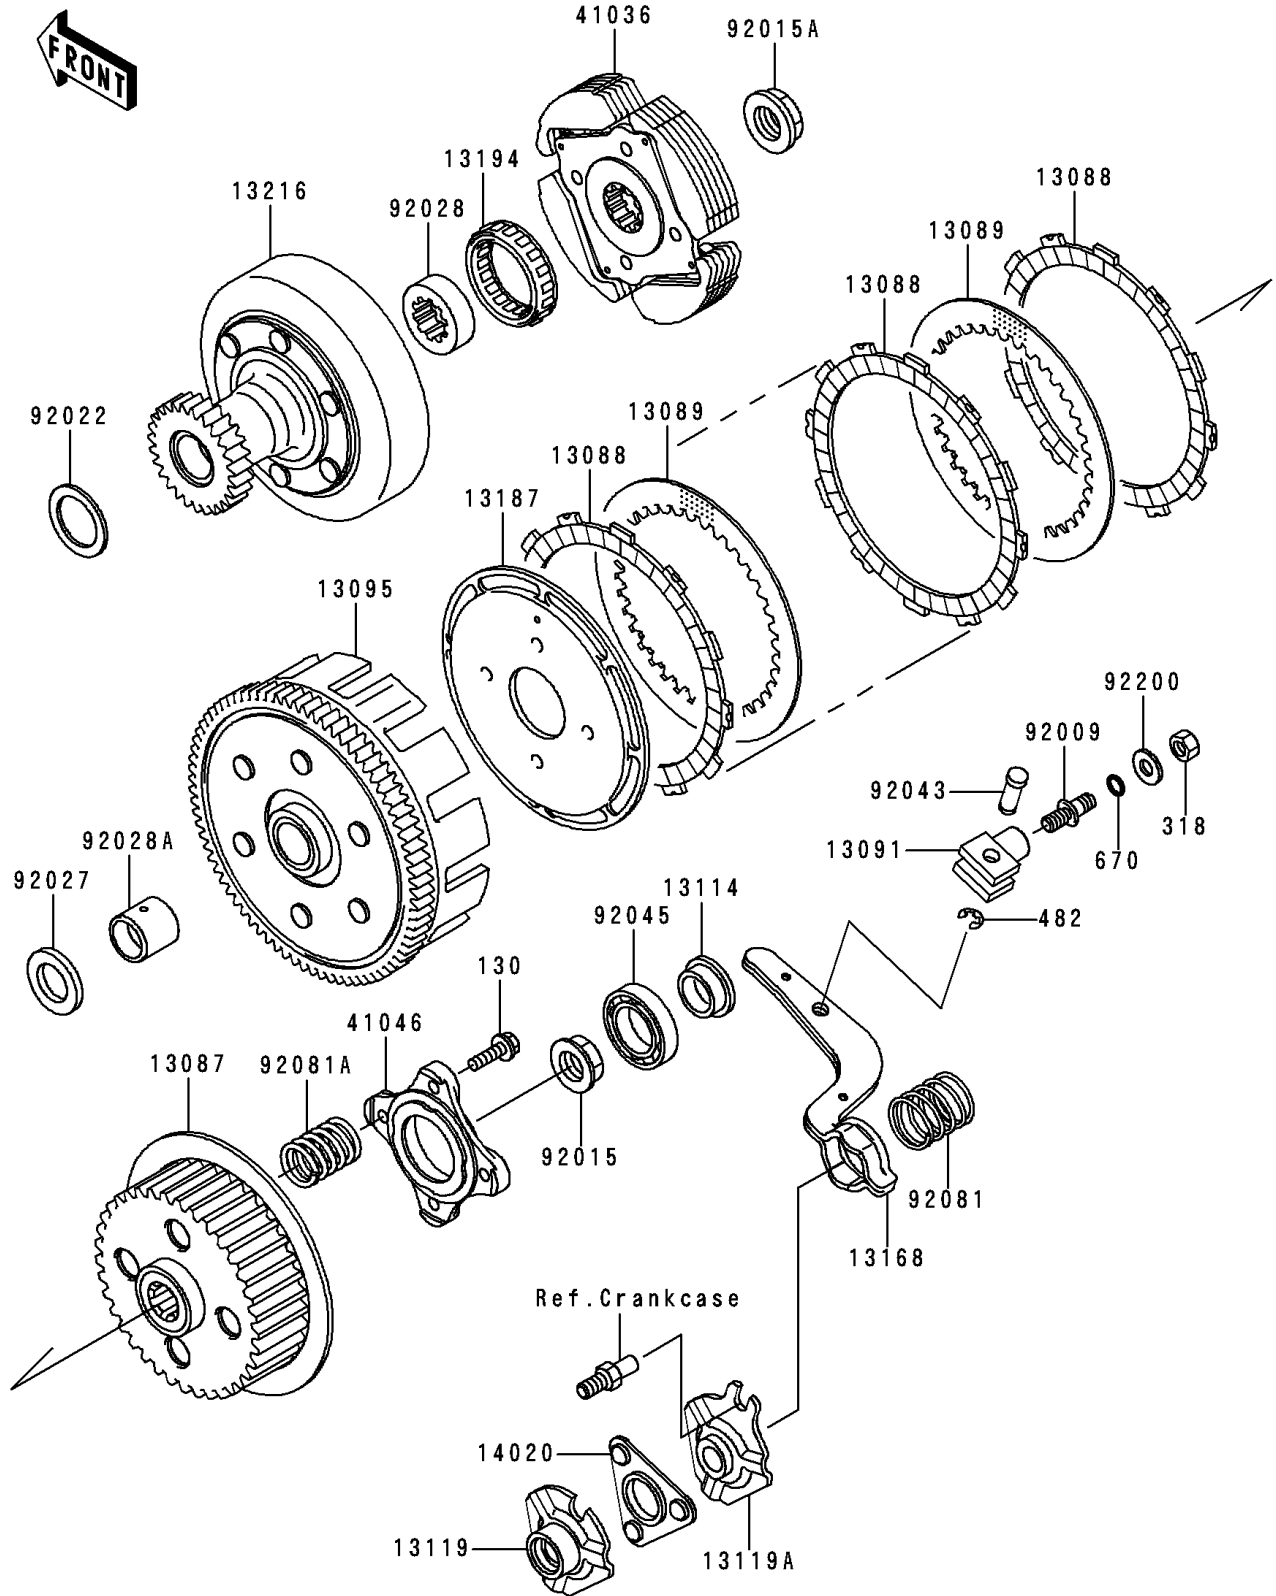

1995 Bayou 300 PARTS DIAGRAM

Clutch

E1350

1995 Bayou 300 PARTS LIST

Clutch

ITEM NAME	PART NUMBER	QUANTITY
BOLT-FLANGED,6X20 (Ref # 130)	130P0620	1
NUT-HEX-SMALL,8MM (Ref # 318)	318B0800	1
CIRCLIP-TYPE-E,6MM (Ref # 482)	482J6000	1
O RING,8MM (Ref # 670)	670B1508	1
HUB-CLUTCH (Ref # 13087)	13087-1065	1
PLATE-FRICTION (Ref # 13088)	13088-041	1
PLATE-CLUTCH (Ref # 13089)	13089-1005	1
HOLDER,CLUTCH RELEASE (Ref # 13091)	13091-1341	1
HOUSING-COMP-CLUTCH (Ref # 13095)	13095-1133	1
PUSHER-CLUTCH (Ref # 13114)	13114-1056	1
CAM-RELEASE (Ref # 13119)	13119-1073	1
CAM-RELEASE (Ref # 13119A)	13119-1074	1
LEVER,CLUTCH RELEASE (Ref # 13168)	13168-1263	1
PLATE-CLUTCH OPERATING (Ref # 13187)	13187-1081	1
CLUTCH-ONEWAY (Ref # 13194)	13194-1055	1
GEAR-COMP,CLUTCH,FR (Ref # 13216)	13216-1073	1
RETAINER,CLUTCH RELEASE (Ref # 14020)	14020-1093	1
HUB-ASSY,CLUTCH,FR (Ref # 41036)	41036-1122	1
HOUSING-BEARING (Ref # 41046)	41046-1063	1
SCREW,CLUTCH RELEASE (Ref # 92009)	92009-1303	1
NUT,16MM (Ref # 92015)	92015-1465	1
NUT,18MM (Ref # 92015A)	92015-1512	1
WASHER,27.3X38X0.8 (Ref # 92022)	92022-1989	1
COLLAR,20.5X34X4 (Ref # 92027)	92027-1888	1
BUSHING,CLUTCH,FR (Ref # 92028)	92028-1370	1
BUSHING,CLUTCH (Ref # 92028A)	92028-1371	1
PIN,CLUTCH RELEASE (Ref # 92043)	92043-1230	1
BEARING-BALL,#6905 (Ref # 92045)	92045-036	1
SPRING (Ref # 92081)	92081-1681	1

1995 Bayou 300 PARTS LIST

Clutch

ITEM NAME	PART NUMBER	QUANTITY
SPRING,CLUTCH (Ref # 92081A)	92081-1848	1
WASHER,8.5X18X2.3 (Ref # 92200)	92200-1213	1