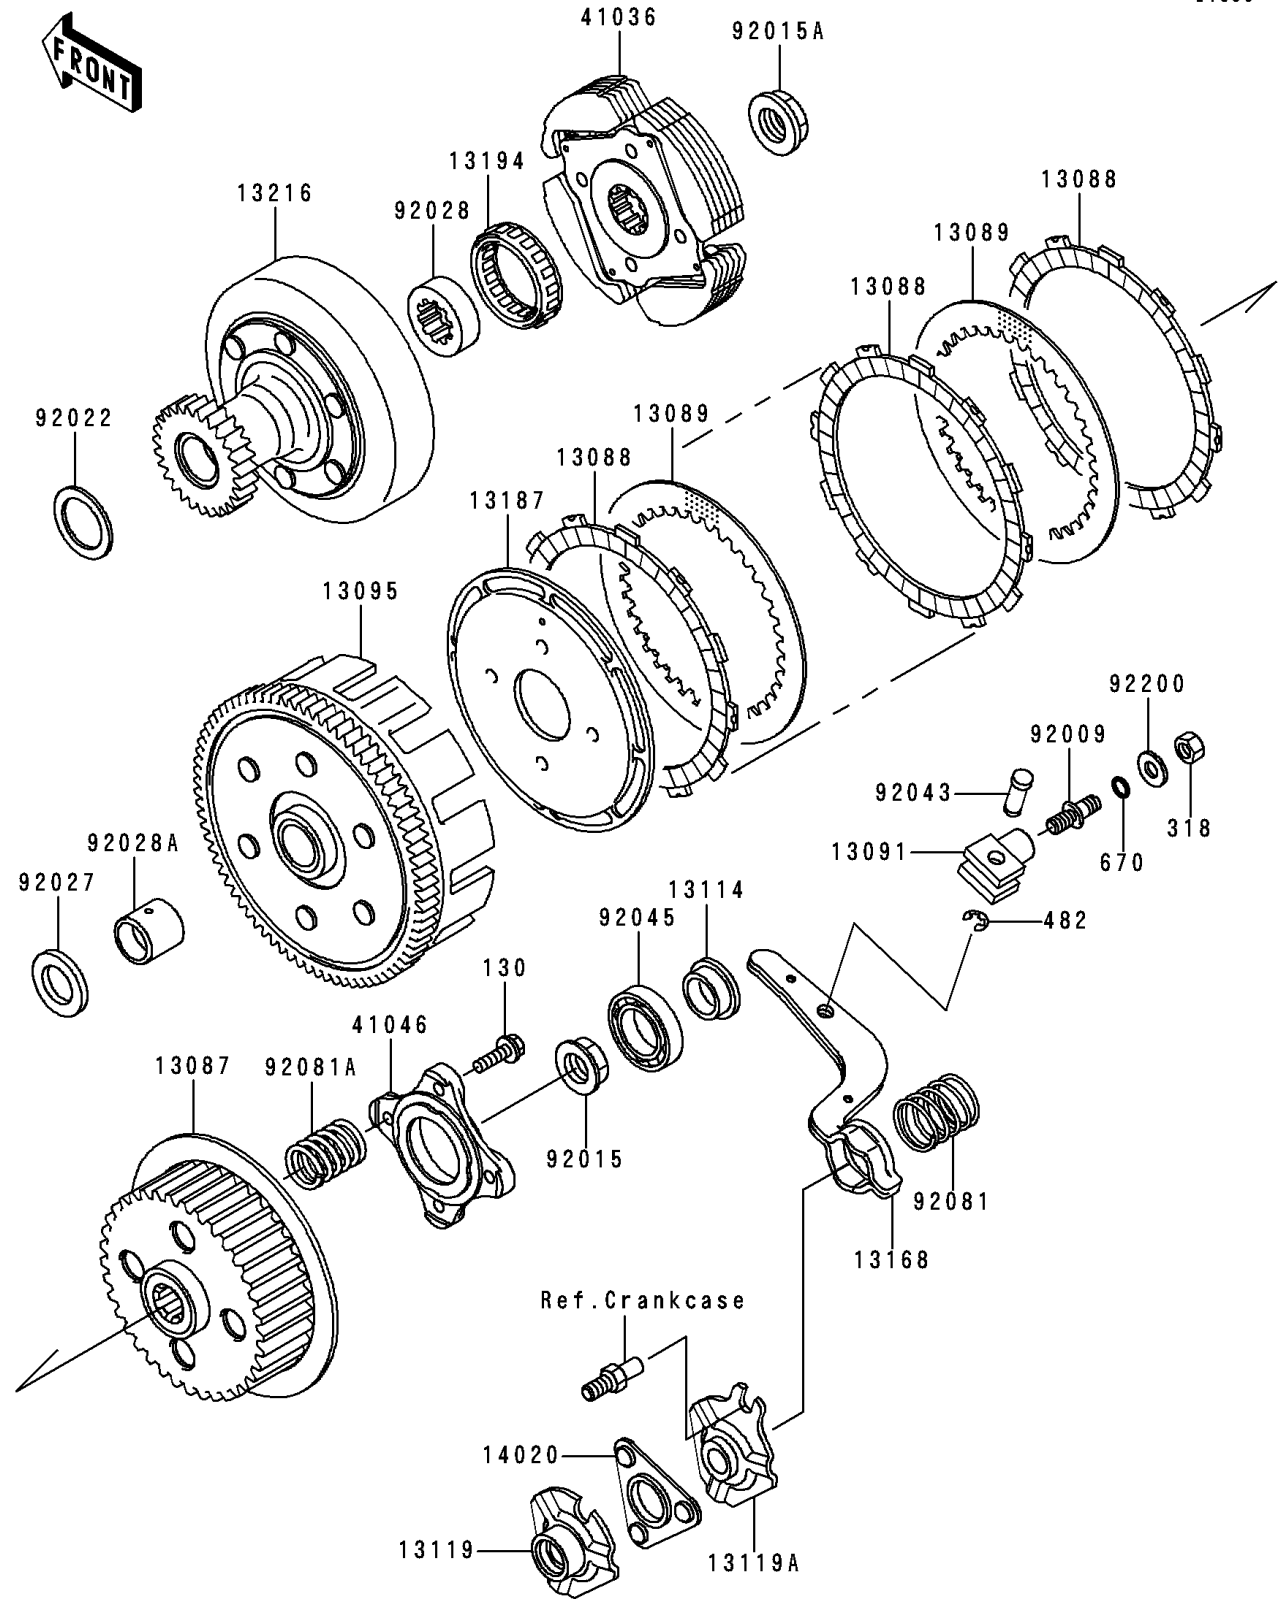

# 1993 Bayou 300 PARTS DIAGRAM

Clutch

E1350

## Clutch

ITEM NAME	PART NUMBER	QUANTITY
BOLT-FLANGED,6X20 (Ref # 130)	130P0620	4
NUT-HEX-SMALL,8MM (Ref # 318)	318B0800	1
CIRCLIP-TYPE-E,6MM (Ref # 482)	482J6000	1
O RING,8MM (Ref # 670)	670B1508	1
HUB-CLUTCH (Ref # 13087)	13087-1065	1
PLATE-FRICTION (Ref # 13088)	13088-041	5
PLATE-CLUTCH (Ref # 13089)	13089-1005	4
HOLDER,CLUTCH RELEASE (Ref # 13091)	13091-1341	1
HOUSING-COMP-CLUTCH (Ref # 13095)	13095-1133	1
PUSHER-CLUTCH (Ref # 13114)	13114-1056	1
CAM-RELEASE (Ref # 13119)	13119-1073	1
CAM-RELEASE (Ref # 13119A)	13119-1074	1
LEVER,CLUTCH RELEASE (Ref # 13168)	13168-1263	1
PLATE-CLUTCH OPERATING (Ref # 13187)	13187-1081	1
CLUTCH-ONEWAY (Ref # 13194)	13194-1055	1
GEAR-COMP,CLUTCH,FR (Ref # 13216)	13216-1073	1
RETAINER,CLUTCH RELEASE (Ref # 14020)	14020-1093	1
HUB-ASSY,CLUTCH,FR (Ref # 41036)	41036-1122	1
HOUSING-BEARING (Ref # 41046)	41046-1063	1
SCREW,CLUTCH RELEASE (Ref # 92009)	92009-1303	1
NUT,16MM (Ref # 92015)	92015-1465	1
NUT,18MM (Ref # 92015A)	92015-1512	1
WASHER,27.3X38X0.8 (Ref # 92022)	92022-1989	1
COLLAR,20.5X34X4 (Ref # 92027)	92027-1888	1
BUSHING,CLUTCH,FR (Ref # 92028)	92028-1370	1
BUSHING,CLUTCH (Ref # 92028A)	92028-1371	1
PIN,CLUTCH RELEASE (Ref # 92043)	92043-1230	1
BEARING-BALL,#6905 (Ref # 92045)	92045-036	1
SPRING (Ref # 92081)	92081-1681	1

# 1993 Bayou 300 PARTS LIST

## Clutch

ITEM NAME	PART NUMBER	QUANTITY
SPRING,CLUTCH (Ref # 92081A)	92081-1848	4
WASHER,8.5X18X2.3 (Ref # 92200)	92200-1213	1