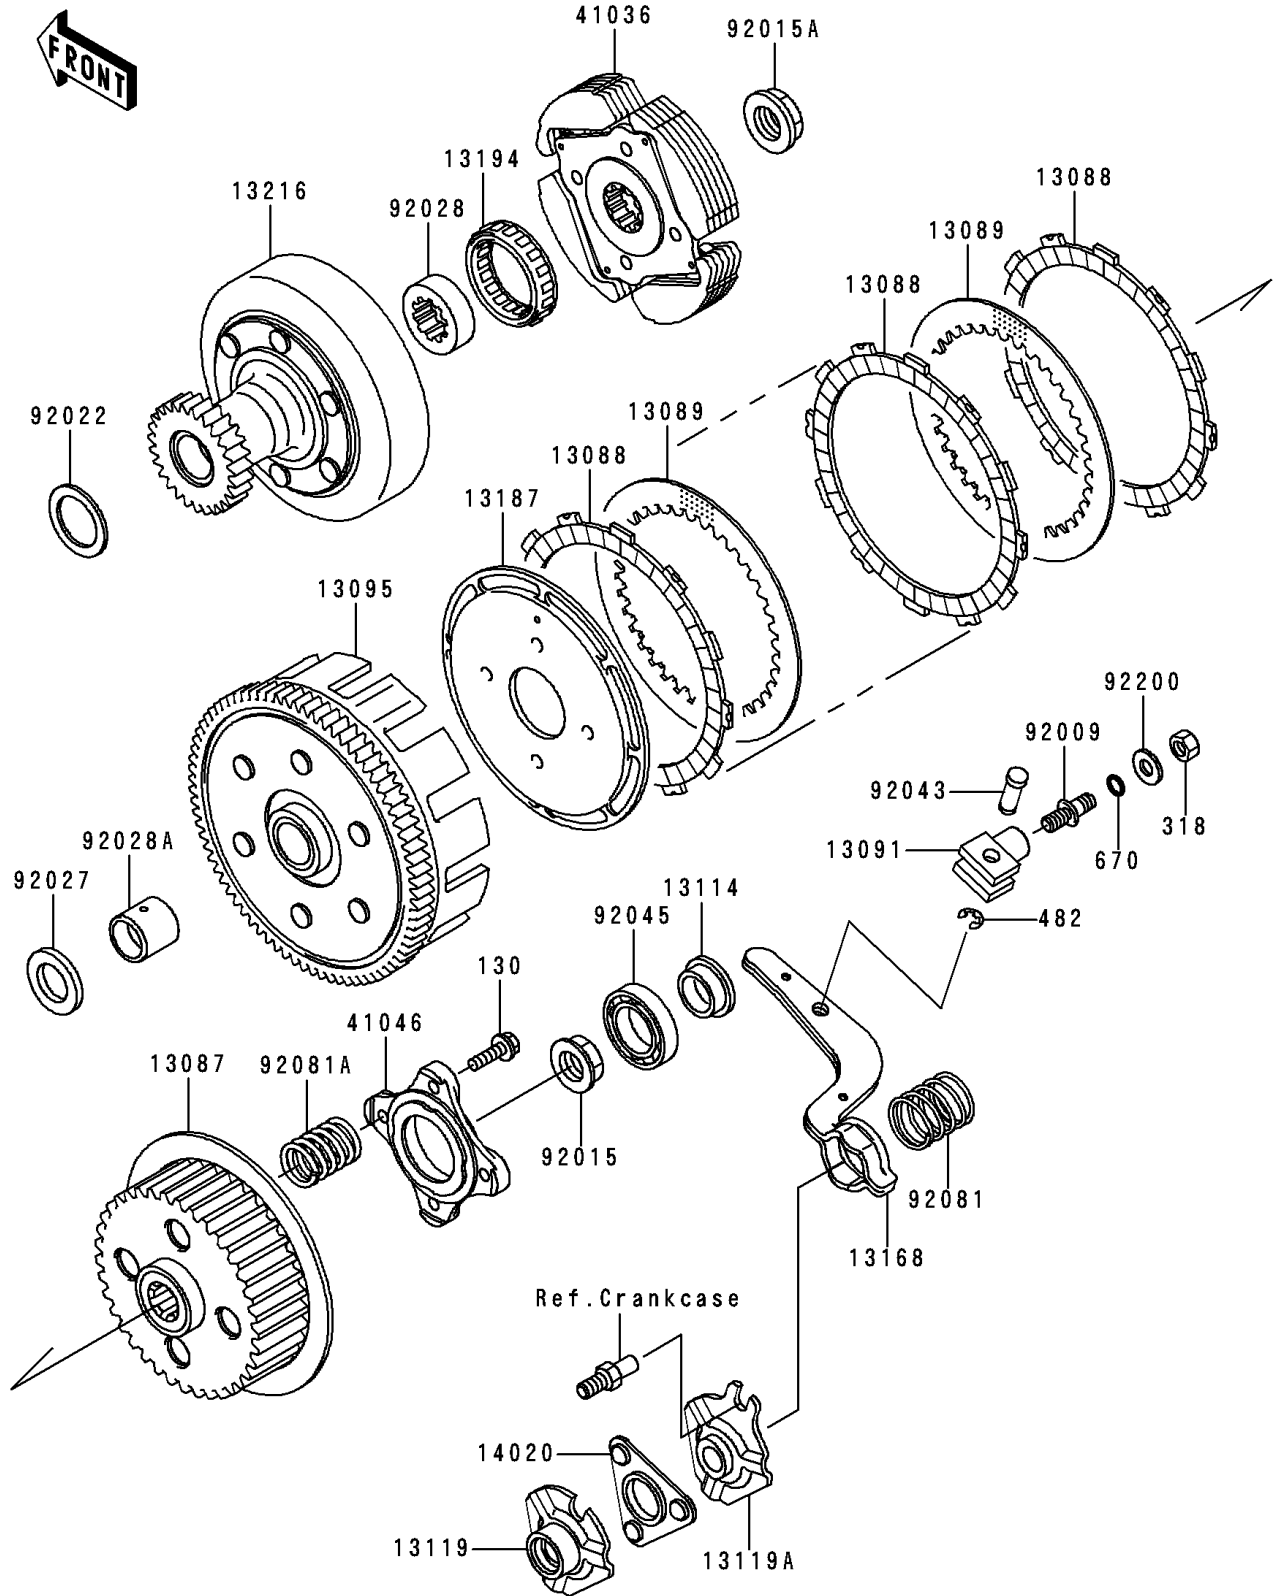

1992 Bayou 300 PARTS DIAGRAM

Clutch

E1350

1992 Bayou 300 PARTS LIST

Clutch

ITEM NAME	PART NUMBER	QUANTITY
BOLT-FLANGED,6X20 (Ref # 130)	130P0620	1
NUT-HEX-SMALL,8MM (Ref # 318)	318B0800	1
CIRCLIP-TYPE-E,6MM (Ref # 482)	482J6000	1
O RING,8MM (Ref # 670)	670B1508	1
HUB-CLUTCH (Ref # 13087)	13087-1065	1
PLATE-FRICTION (Ref # 13088)	13088-041	1
PLATE-CLUTCH (Ref # 13089)	13089-1005	1
HOLDER,CLUTCH RELEASE (Ref # 13091)	13091-1341	1
HOUSING-COMP-CLUTCH (Ref # 13095)	13095-1133	1
PUSHER-CLUTCH (Ref # 13114)	13114-1056	1
CAM-RELEASE (Ref # 13119)	13119-1073	1
CAM-RELEASE (Ref # 13119A)	13119-1074	1
LEVER,CLUTCH RELEASE (Ref # 13168)	13168-1263	1
PLATE-CLUTCH OPERATING (Ref # 13187)	13187-1081	1
CLUTCH-ONEWAY (Ref # 13194)	13194-1055	1
GEAR-COMP,CLUTCH,FR (Ref # 13216)	13216-1073	1
RETAINER,CLUTCH RELEASE (Ref # 14020)	14020-1093	1
HUB-ASSY,CLUTCH,FR (Ref # 41036)	41036-1122	1
HOUSING-BEARING (Ref # 41046)	41046-1063	1
SCREW,CLUTCH RELEASE (Ref # 92009)	92009-1303	1
NUT,16MM (Ref # 92015)	92015-1465	1
NUT,18MM (Ref # 92015A)	92015-1512	1
WASHER,27.3X38X0.8 (Ref # 92022)	92022-1989	1
COLLAR,20.5X34X4 (Ref # 92027)	92027-1888	1
BUSHING,CLUTCH,FR (Ref # 92028)	92028-1370	1
BUSHING,CLUTCH (Ref # 92028A)	92028-1371	1
PIN,CLUTCH RELEASE (Ref # 92043)	92043-1230	1
BEARING-BALL,#6905 (Ref # 92045)	92045-036	1
SPRING (Ref # 92081)	92081-1681	1

1992 Bayou 300 PARTS LIST

Clutch

ITEM NAME	PART NUMBER	QUANTITY
SPRING,CLUTCH (Ref # 92081A)	92081-1848	1
WASHER,8.5X18X2.3 (Ref # 92200)	92200-1213	1