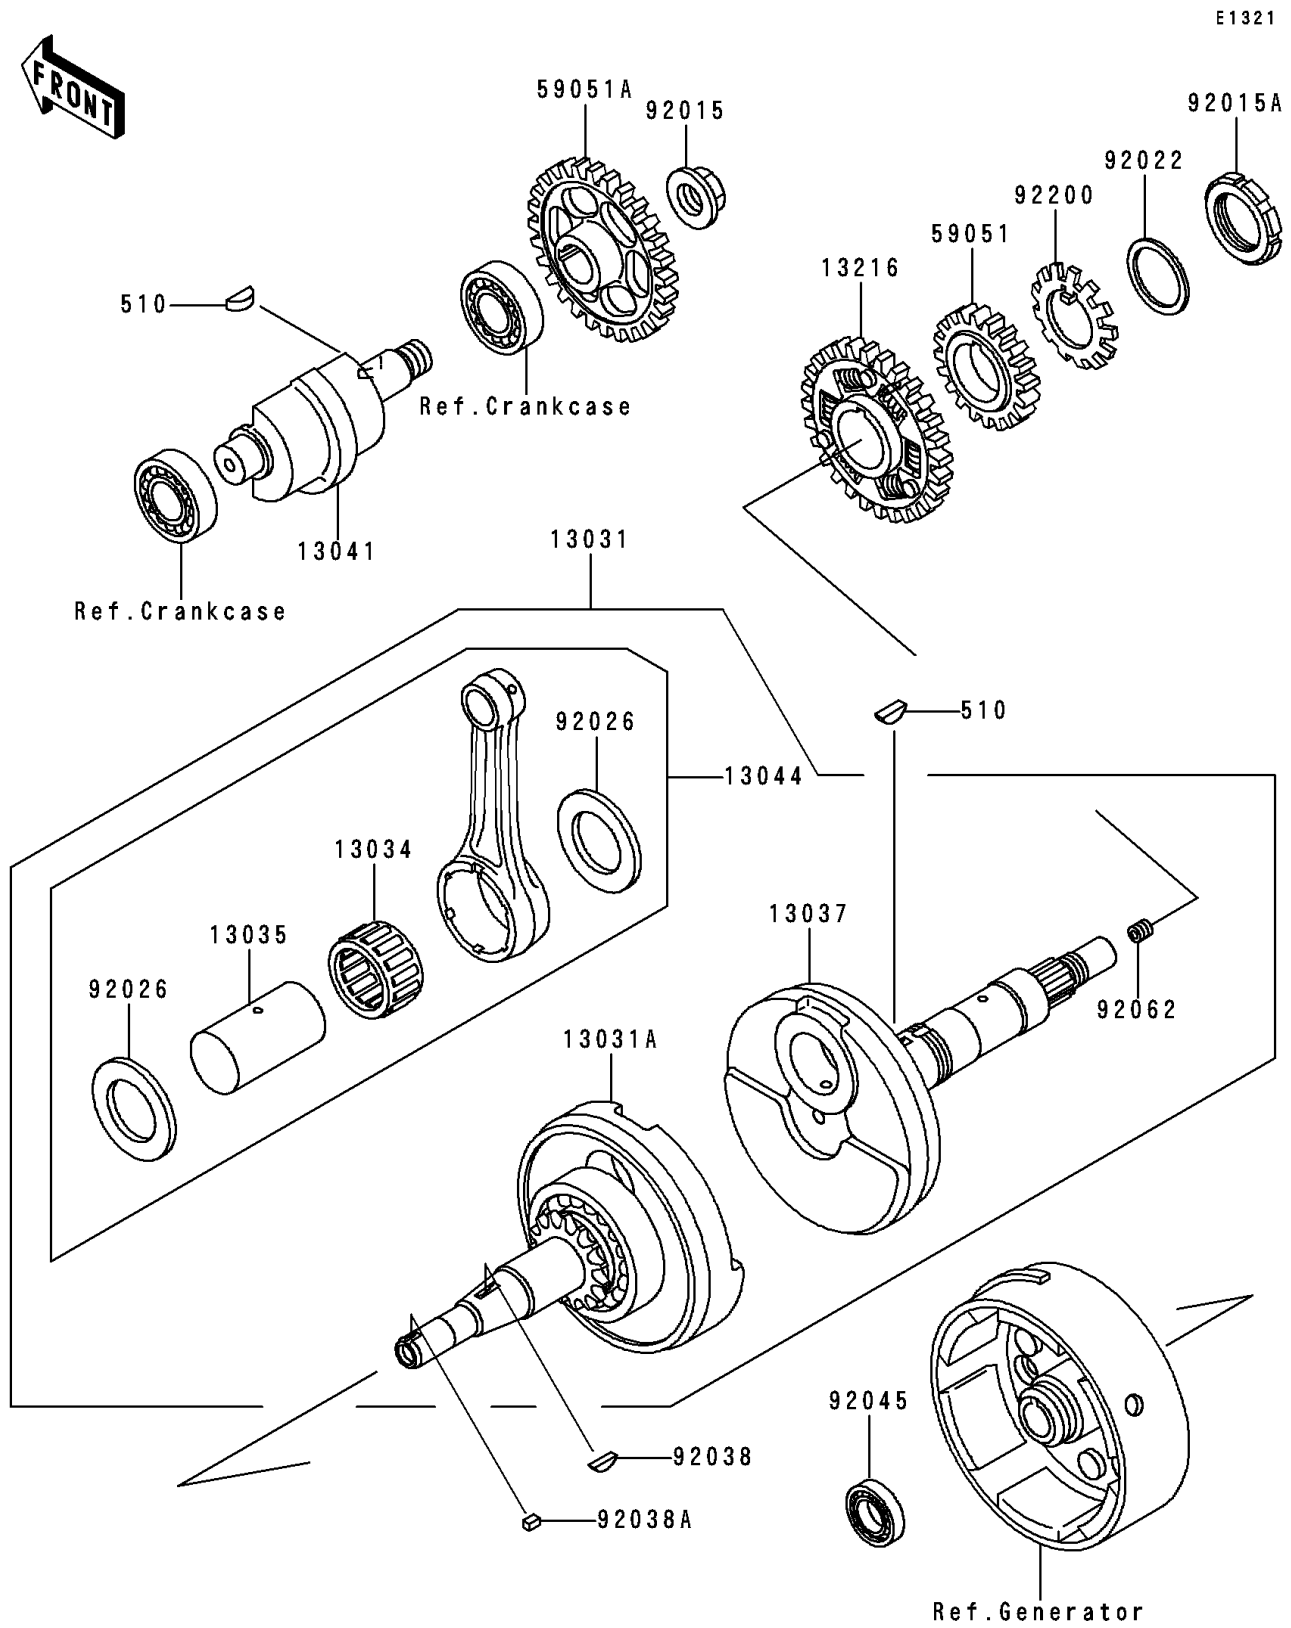

1995 Bayou 300 PARTS DIAGRAM

Crankshaft

1995 Bayou 300 PARTS LIST

Crankshaft

ITEM NAME	PART NUMBER	QUANTITY
KEY-WOODRUFF (Ref # 510)	510A5100	2
CRANKSHAFT-COMP (Ref # 13031)	13031-1388	1
CRANKSHAFT-COMP,LH (Ref # 13031A)	13031-1402	1
BEARING-BIG END,PK32X43X22.4 (Ref # 13034)	13034-1061	1
PIN-CRANK (Ref # 13035)	13035-1067	1
CRANKSHAFT,RH (Ref # 13037)	13037-1499	1
BALANCER (Ref # 13041)	13041-1066	1
SET-CONNECTING ROD (Ref # 13044)	13044-5066	1
GEAR-COMP,BALANCER (Ref # 13216)	13216-1072	1
GEAR-SPUR,OIL PUMP,36T (Ref # 59051)	59051-1140	1
GEAR-SPUR,BALANCER,44T (Ref # 59051A)	59051-1141	1
NUT,16MM (Ref # 92015)	92015-1465	1
NUT,PUMP GEAR,30MM (Ref # 92015A)	92015-1511	1
WASHER,30.3X38X0.5 (Ref # 92022)	92022-1987	1
SPACER,32X51.5X1.2 (Ref # 92026)	92026-1232	2
KEY,WOODRUFF (Ref # 92038)	92038-001	1
KEY,SUNK (Ref # 92038A)	92038-1051	1
BEARING-BALL,6903C3 (Ref # 92045)	92045-1266	1
NOZZLE (Ref # 92062)	92062-1056	1
WASHER,PUMP GEAR (Ref # 92200)	92200-1203	1