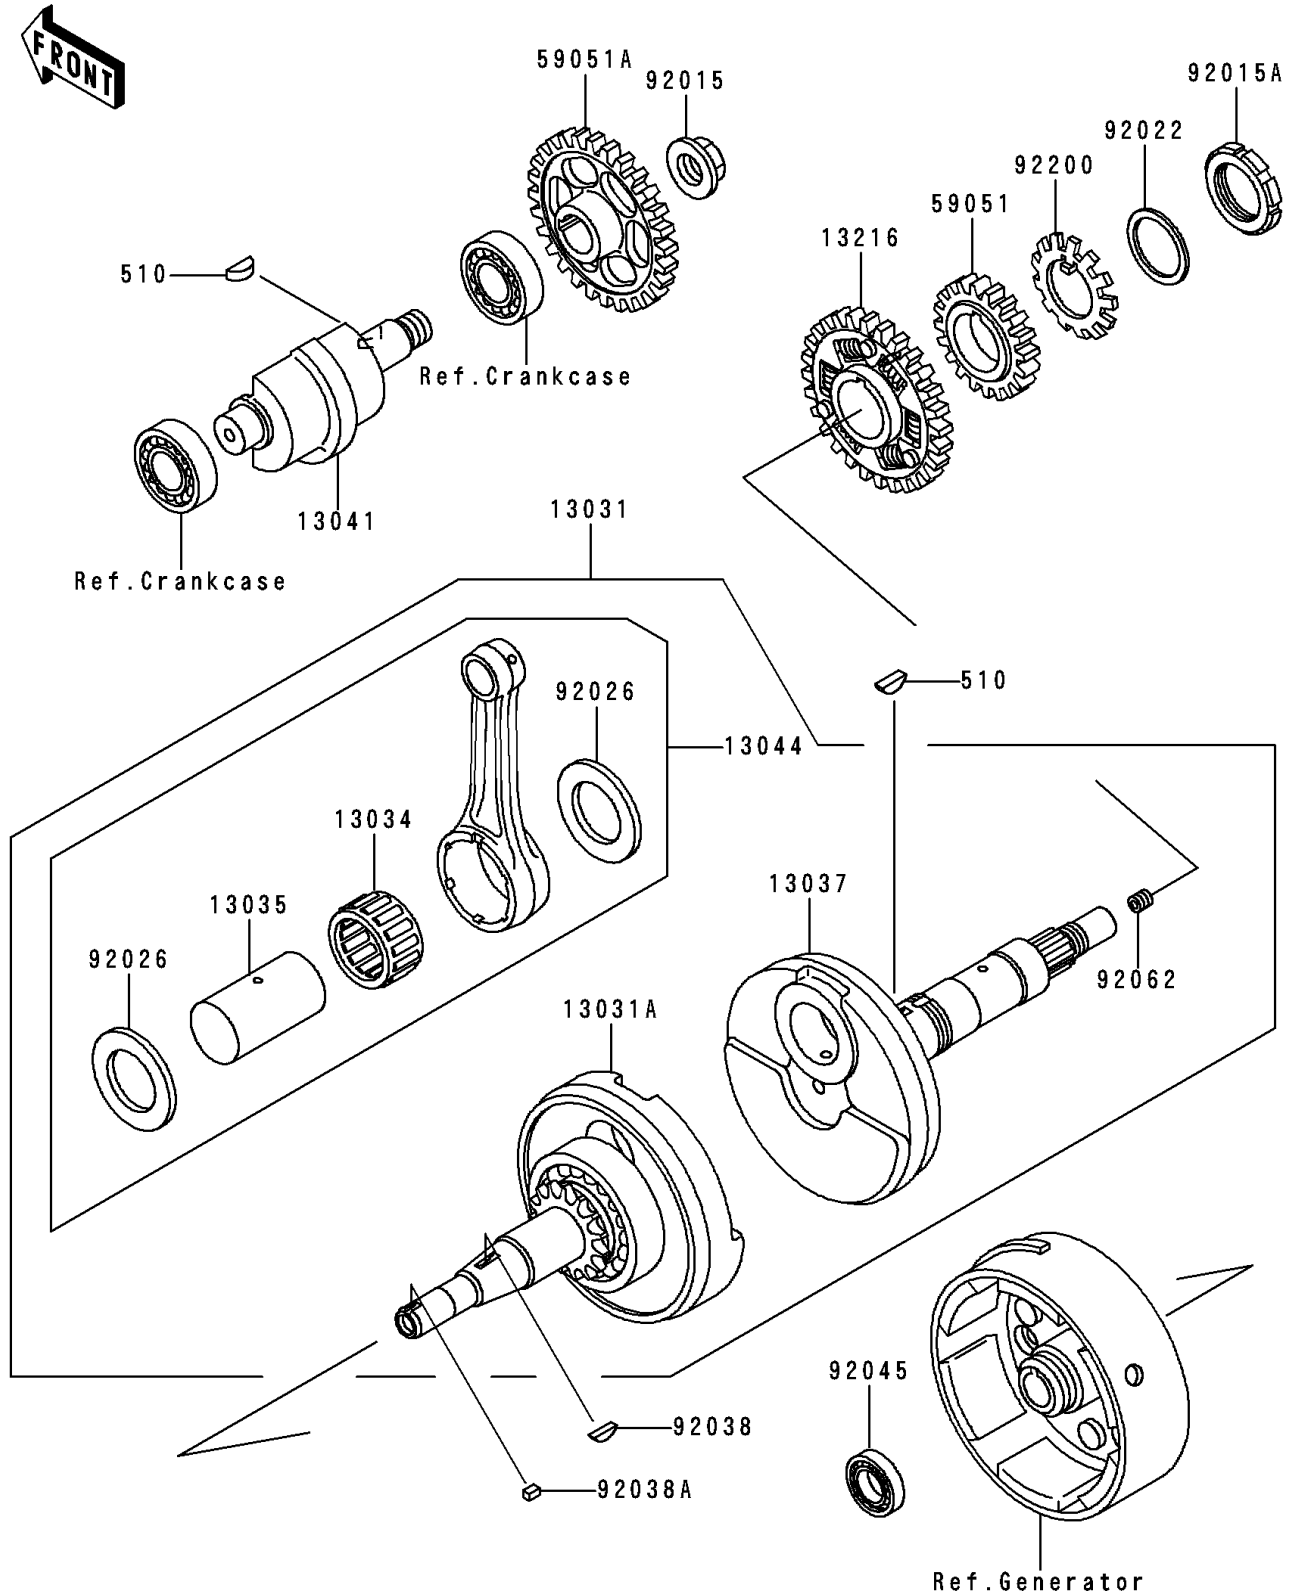

# 1993 Bayou 300 PARTS DIAGRAM

Crankshaft

E1321

# 1993 Bayou 300 PARTS LIST

## Crankshaft

ITEM NAME	PART NUMBER	QUANTITY
KEY-WOODRUFF (Ref # 510)	510A5100	2
CRANKSHAFT-COMP (Ref # 13031)	13031-1388	1
CRANKSHAFT-COMP,LH (Ref # 13031A)	13031-1402	1
BEARING-BIG END,PK32X43X22.4 (Ref # 13034)	13034-1061	1
PIN-CRANK (Ref # 13035)	13035-1067	1
CRANKSHAFT,RH (Ref # 13037)	13037-1499	1
BALANCER (Ref # 13041)	13041-1066	1
SET-CONNECTING ROD (Ref # 13044)	13044-5066	1
GEAR-COMP,BALANCER (Ref # 13216)	13216-1072	1
GEAR-SPUR,OIL PUMP,36T (Ref # 59051)	59051-1140	1
GEAR-SPUR,BALANCER,44T (Ref # 59051A)	59051-1141	1
NUT,16MM (Ref # 92015)	92015-1465	1
NUT,PUMP GEAR,30MM (Ref # 92015A)	92015-1511	1
WASHER,30.3X38X0.5 (Ref # 92022)	92022-1987	1
SPACER,32X51.5X1.2 (Ref # 92026)	92026-1232	2
KEY,WOODRUFF (Ref # 92038)	92038-001	1
KEY,SUNK (Ref # 92038A)	92038-1051	1
BEARING-BALL,6903C3 (Ref # 92045)	92045-1266	1
NOZZLE (Ref # 92062)	92062-1056	1
WASHER,PUMP GEAR (Ref # 92200)	92200-1203	1