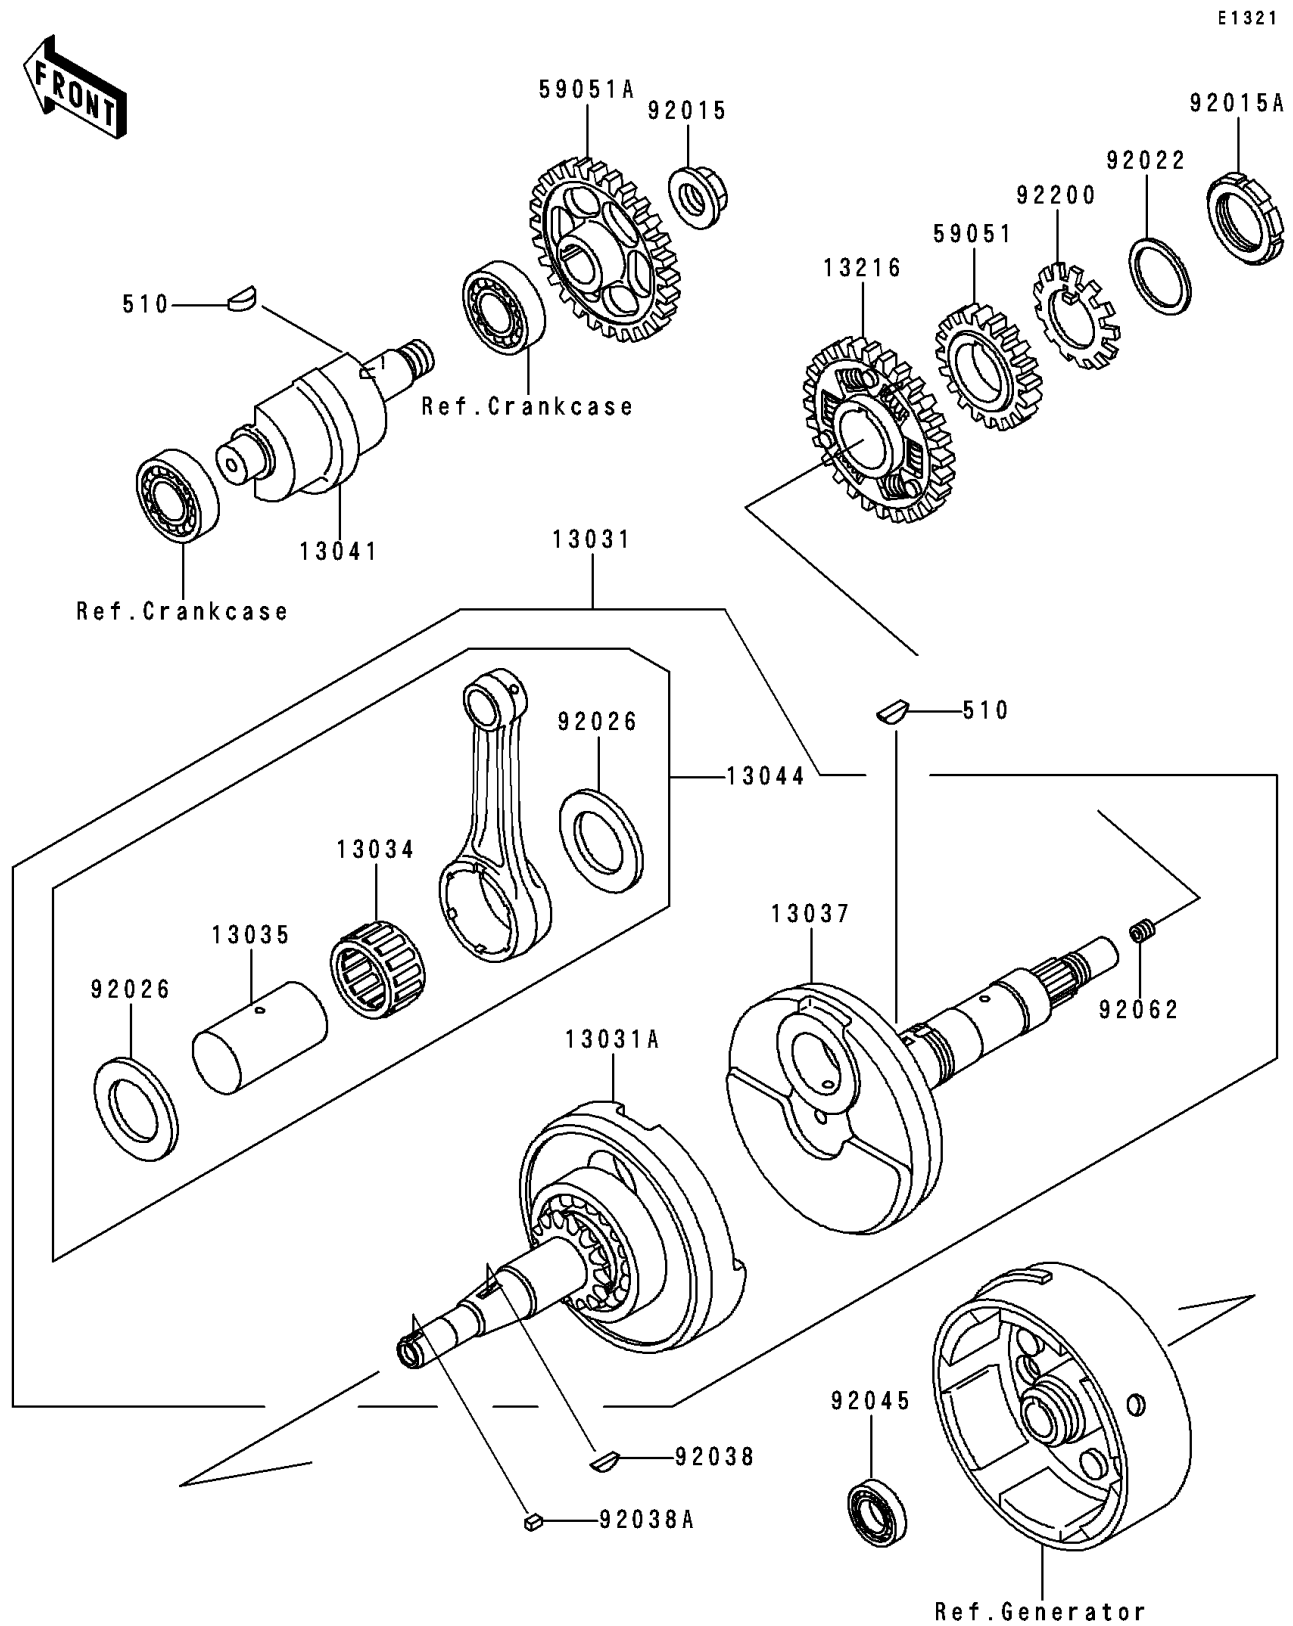

## 1992 Bayou 300 PARTS DIAGRAM

Crankshaft

## 1992 Bayou 300 PARTS LIST

### Crankshaft

ITEM NAME	PART NUMBER	QUANTITY
KEY-WOODRUFF (Ref # 510)	510A5100	1
CRANKSHAFT-COMP (Ref # 13031)	13031-1388	1
CRANKSHAFT-COMP,LH (Ref # 13031A)	13031-1402	1
BEARING-BIG END,PK32X43X22.4 (Ref # 13034)	13034-1061	1
PIN-CRANK (Ref # 13035)	13035-1067	1
CRANKSHAFT,RH (Ref # 13037)	13037-1499	1
BALANCER (Ref # 13041)	13041-1066	1
SET-CONNECTING ROD (Ref # 13044)	13044-5066	1
GEAR-COMP,BALANCER (Ref # 13216)	13216-1072	1
GEAR-SPUR,OIL PUMP,36T (Ref # 59051)	59051-1140	1
GEAR-SPUR,BALANCER,44T (Ref # 59051A)	59051-1141	1
NUT,16MM (Ref # 92015)	92015-1465	1
NUT,PUMP GEAR,30MM (Ref # 92015A)	92015-1511	1
WASHER,30.3X38X0.5 (Ref # 92022)	92022-1987	1
SPACER,32X51.5X1.2 (Ref # 92026)	92026-1232	1
KEY,WOODRUFF (Ref # 92038)	92038-001	1
KEY,SUNK (Ref # 92038A)	92038-1051	1
BEARING-BALL,6903C3 (Ref # 92045)	92045-1266	1
NOZZLE (Ref # 92062)	92062-1056	1
WASHER,PUMP GEAR (Ref # 92200)	92200-1203	1