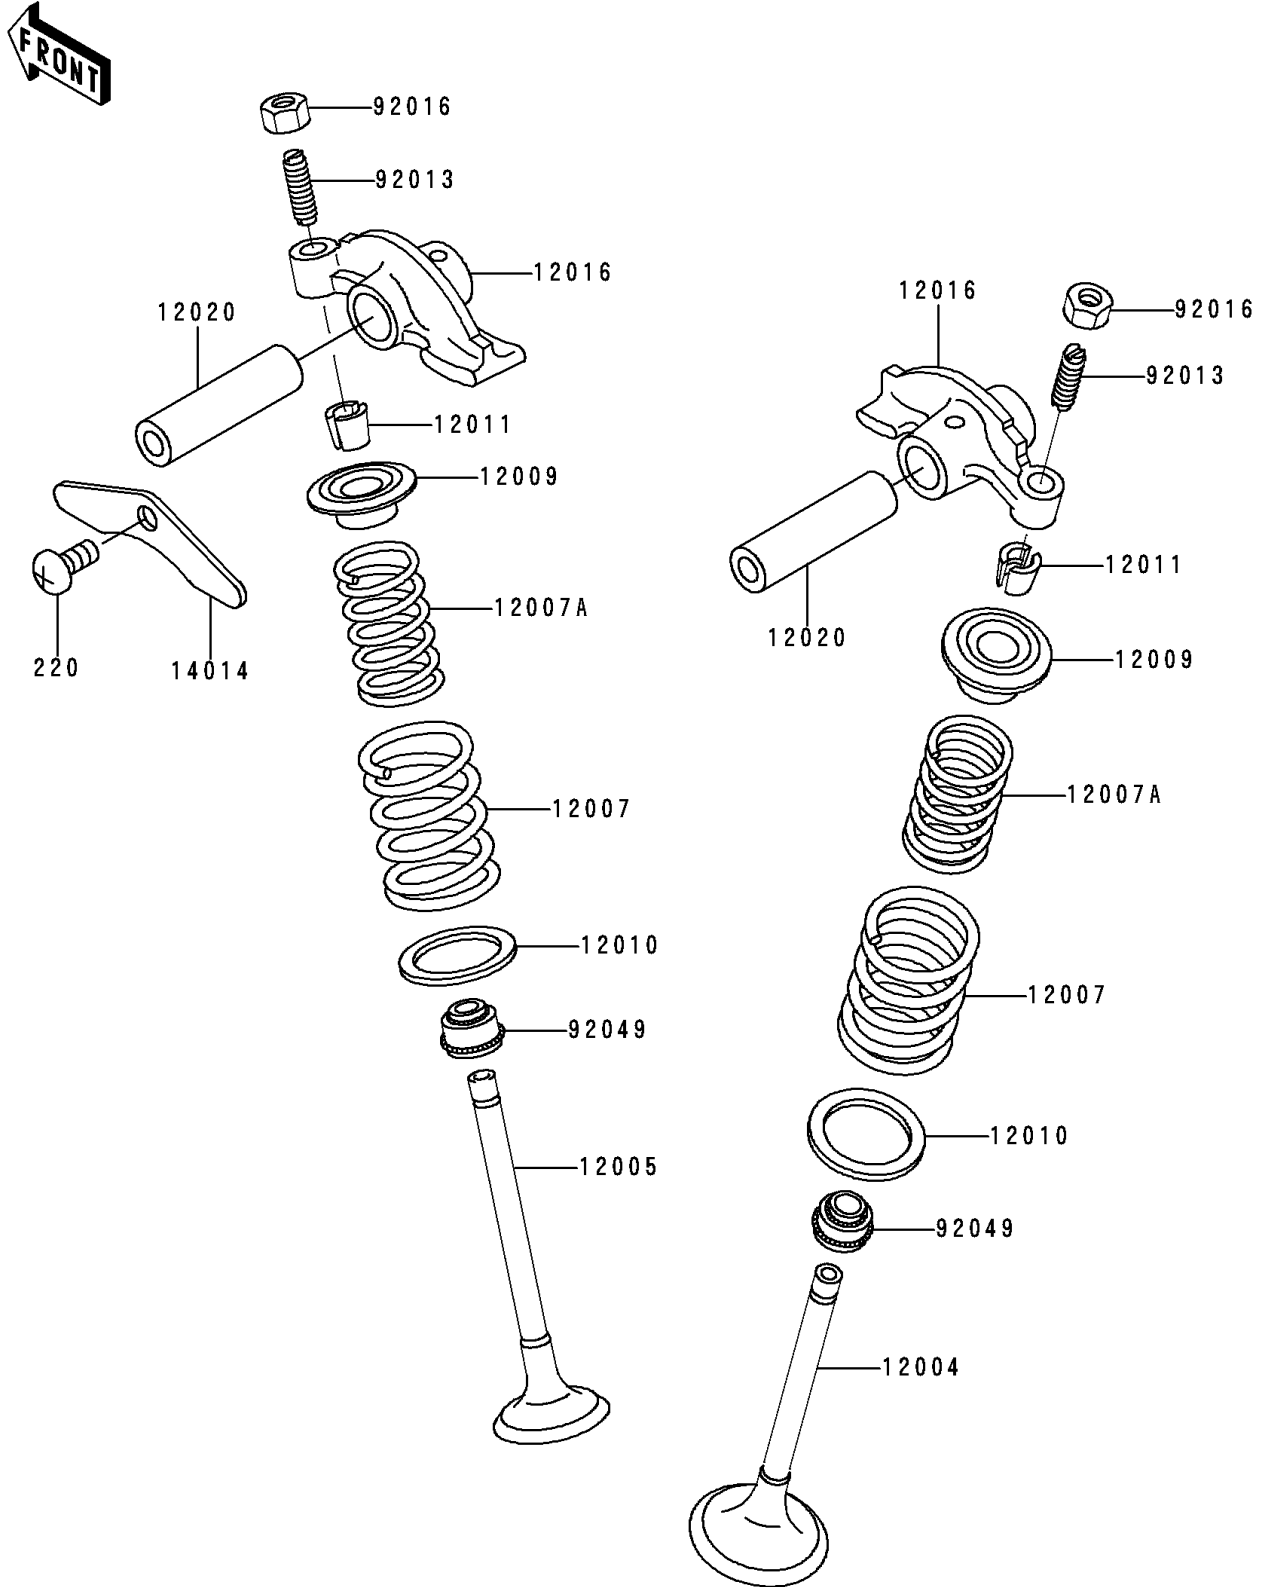

1995 Bayou 300 PARTS DIAGRAM

Valve(s)

E1210

1995 Bayou 300 PARTS LIST

Valve(s)

ITEM NAME	PART NUMBER	QUANTITY
SCREW-PAN-CROS,6X10 (Ref # 220)	220B0610	1
VALVE-INTAKE (Ref # 12004)	12004-1123	1
VALVE-EXHAUST (Ref # 12005)	12005-1005	1
SPRING-ENGINE VALVE,OUTER (Ref # 12007)	12007-013	1
SPRING-ENGINE VALVE,INNER (Ref # 12007A)	12007-014	1
RETAINER-VALVE SPRING (Ref # 12009)	12009-006	1
SEAT-SPRING,OUTER (Ref # 12010)	12010-005	1
COLLET,RETAINER (Ref # 12011)	12011-004	1
ARM-ROCKER (Ref # 12016)	12016-1078	1
SHAFT-ROCKER (Ref # 12020)	12020-004	1
PLATE-POSITION (Ref # 14014)	14014-034	1
SCREW,6MM (Ref # 92013)	92013-009	1
NUT,6MM (Ref # 92016)	92016-061	1
SEAL-OIL,RV37129.5 (Ref # 92049)	92049-016	1