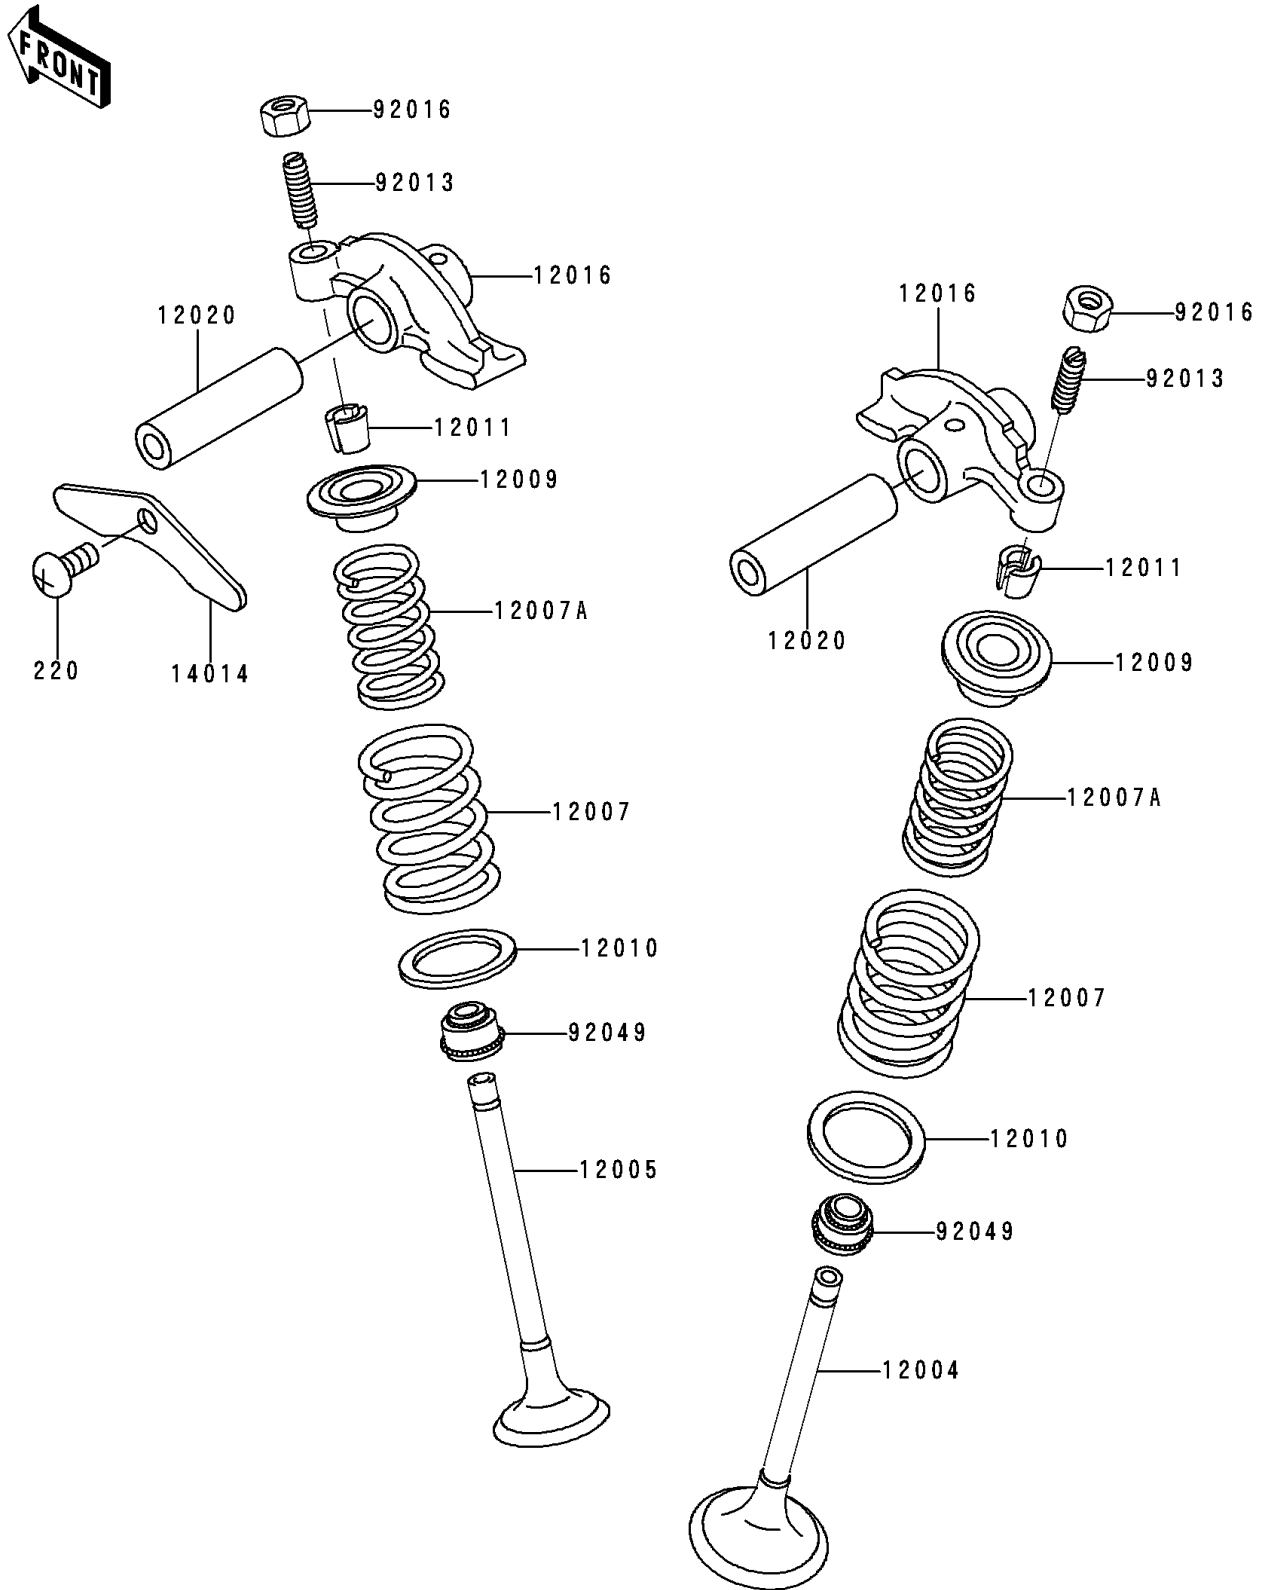

1992 Bayou 300 PARTS DIAGRAM

Valve(s)

E1210

1992 Bayou 300 PARTS LIST

Valve(s)

ITEM NAME	PART NUMBER	QUANTITY
SCREW-PAN-CROS,6X10 (Ref # 220)	220B0610	1
VALVE-INTAKE (Ref # 12004)	12004-1123	1
VALVE-EXHAUST (Ref # 12005)	12005-1005	1
SPRING-ENGINE VALVE,OUTER (Ref # 12007)	12007-013	1
SPRING-ENGINE VALVE,INNER (Ref # 12007A)	12007-014	1
RETAINER-VALVE SPRING (Ref # 12009)	12009-006	1
SEAT-SPRING,OUTER (Ref # 12010)	12010-005	1
COLLET,RETAINER (Ref # 12011)	12011-004	1
ARM-ROCKER (Ref # 12016)	12016-1078	1
SHAFT-ROCKER (Ref # 12020)	12020-004	1
PLATE-POSITION (Ref # 14014)	14014-034	1
SCREW,6MM (Ref # 92013)	92013-009	1
NUT,6MM (Ref # 92016)	92016-061	1
SEAL-OIL,RV37129.5 (Ref # 92049)	92049-016	1