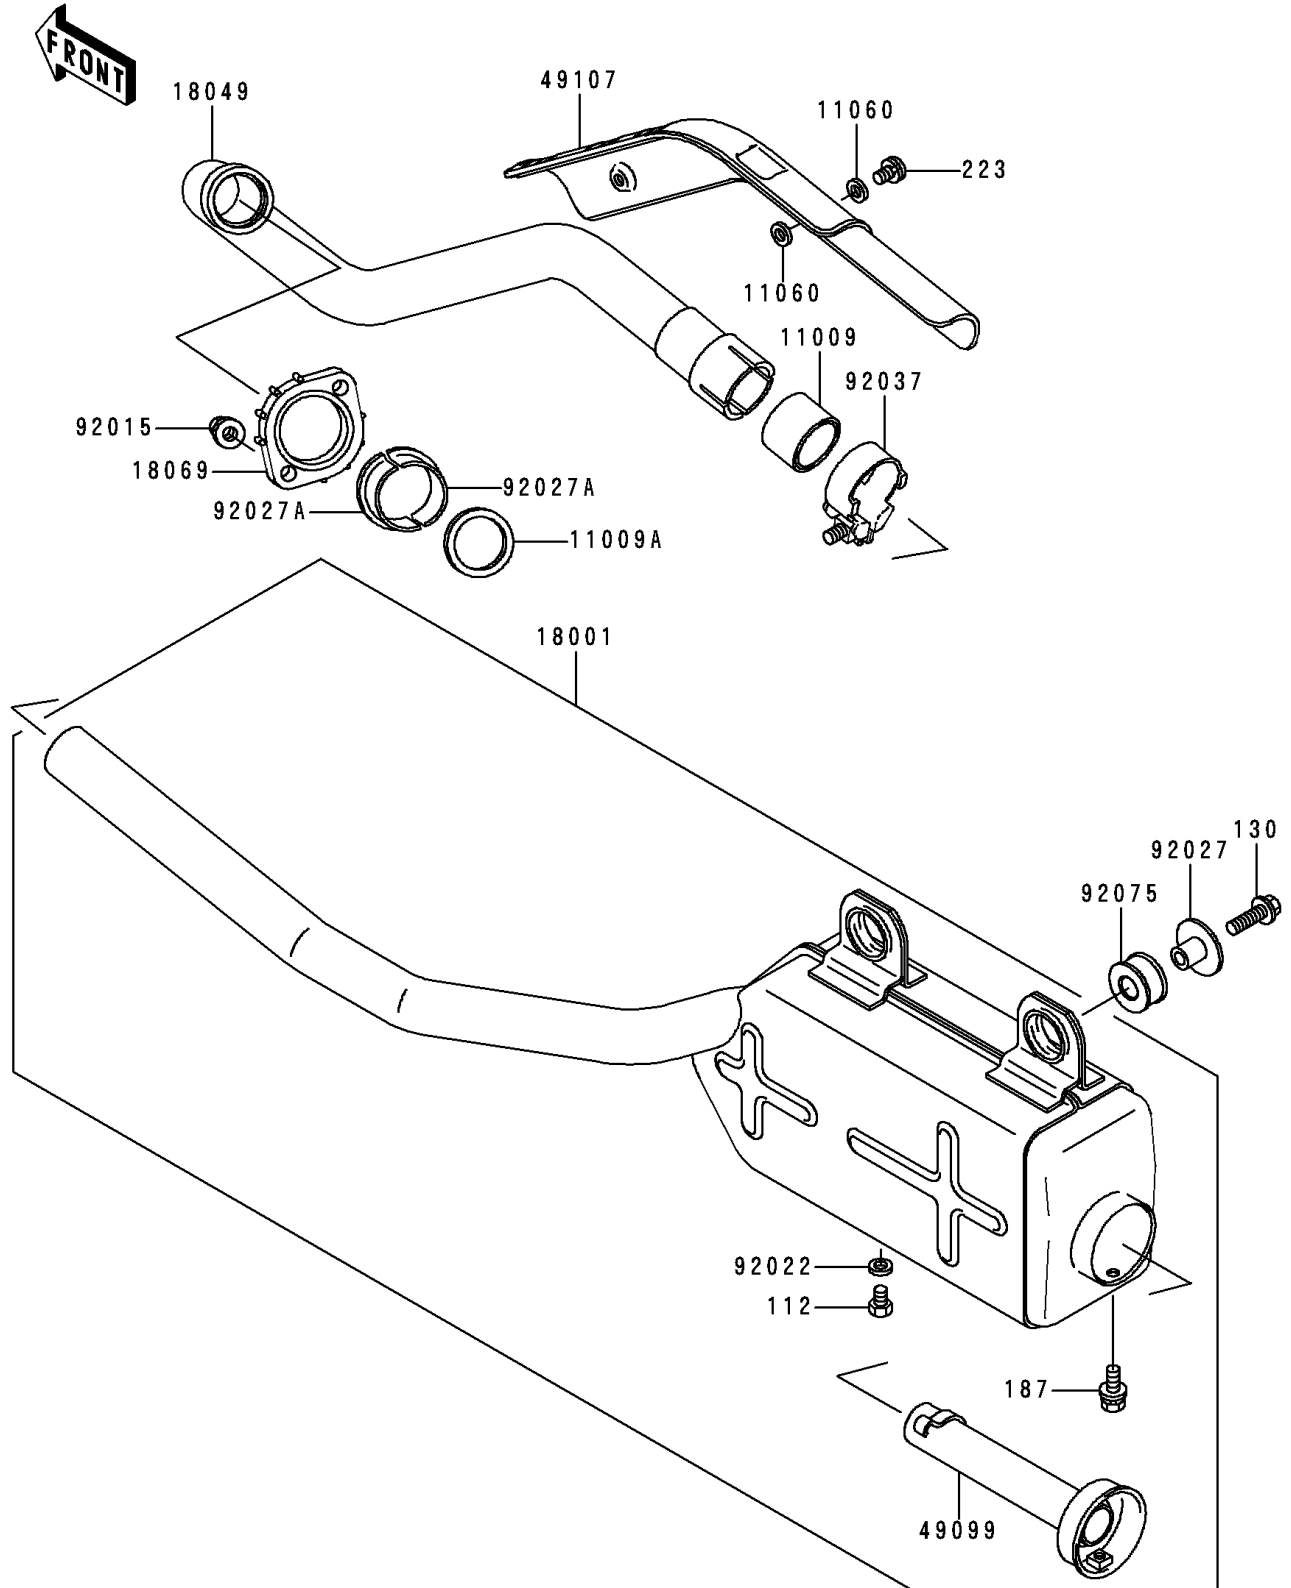

1995 Bayou 300 PARTS DIAGRAM

Muffler(s)

E1140

1995 Bayou 300 PARTS LIST

Muffler(s)

ITEM NAME	PART NUMBER	QUANTITY
BOLT-UPSET (Ref # 112)	112B0608	1
BOLT-FLANGED,8X25,BLACK (Ref # 130)	130J0825	1
BOLT-UPSET-WSP (Ref # 187)	187B0612	1
SCREW-PAN-WS-CROS (Ref # 223)	223C0610	1
GASKET,EXHAUST PIPE CONNECTING (Ref # 11009)	11009-1718	1
GASKET,EXHAUST PIPE HOLDER (Ref # 11009A)	11009-1866	1
GASKET,6.2X11.5X1.5 (Ref # 11060)	11060-1109	1
MUFFLER (Ref # 18001)	18001-1726	1
PIPE-EXHAUST (Ref # 18049)	18049-1417	1
HOLDER-EXHAUST PIPE (Ref # 18069)	18069-1014	1
BAFFLE-PIPE MUFFLER (Ref # 49099)	49099-1268	1
COVER-EXHAUST PIPE (Ref # 49107)	49107-1081	1
NUT,8MM (Ref # 92015)	92015-1402	1
WASHER,6.2X11X1 (Ref # 92022)	92022-304	1
COLLAR,MUFFLER (Ref # 92027)	92027-1981	1
COLLAR,EXHAUST PIPE (Ref # 92027A)	92027-264	1
CLAMP (Ref # 92037)	92037-1956	1
DAMPER,MUFFLER (Ref # 92075)	92075-1809	1