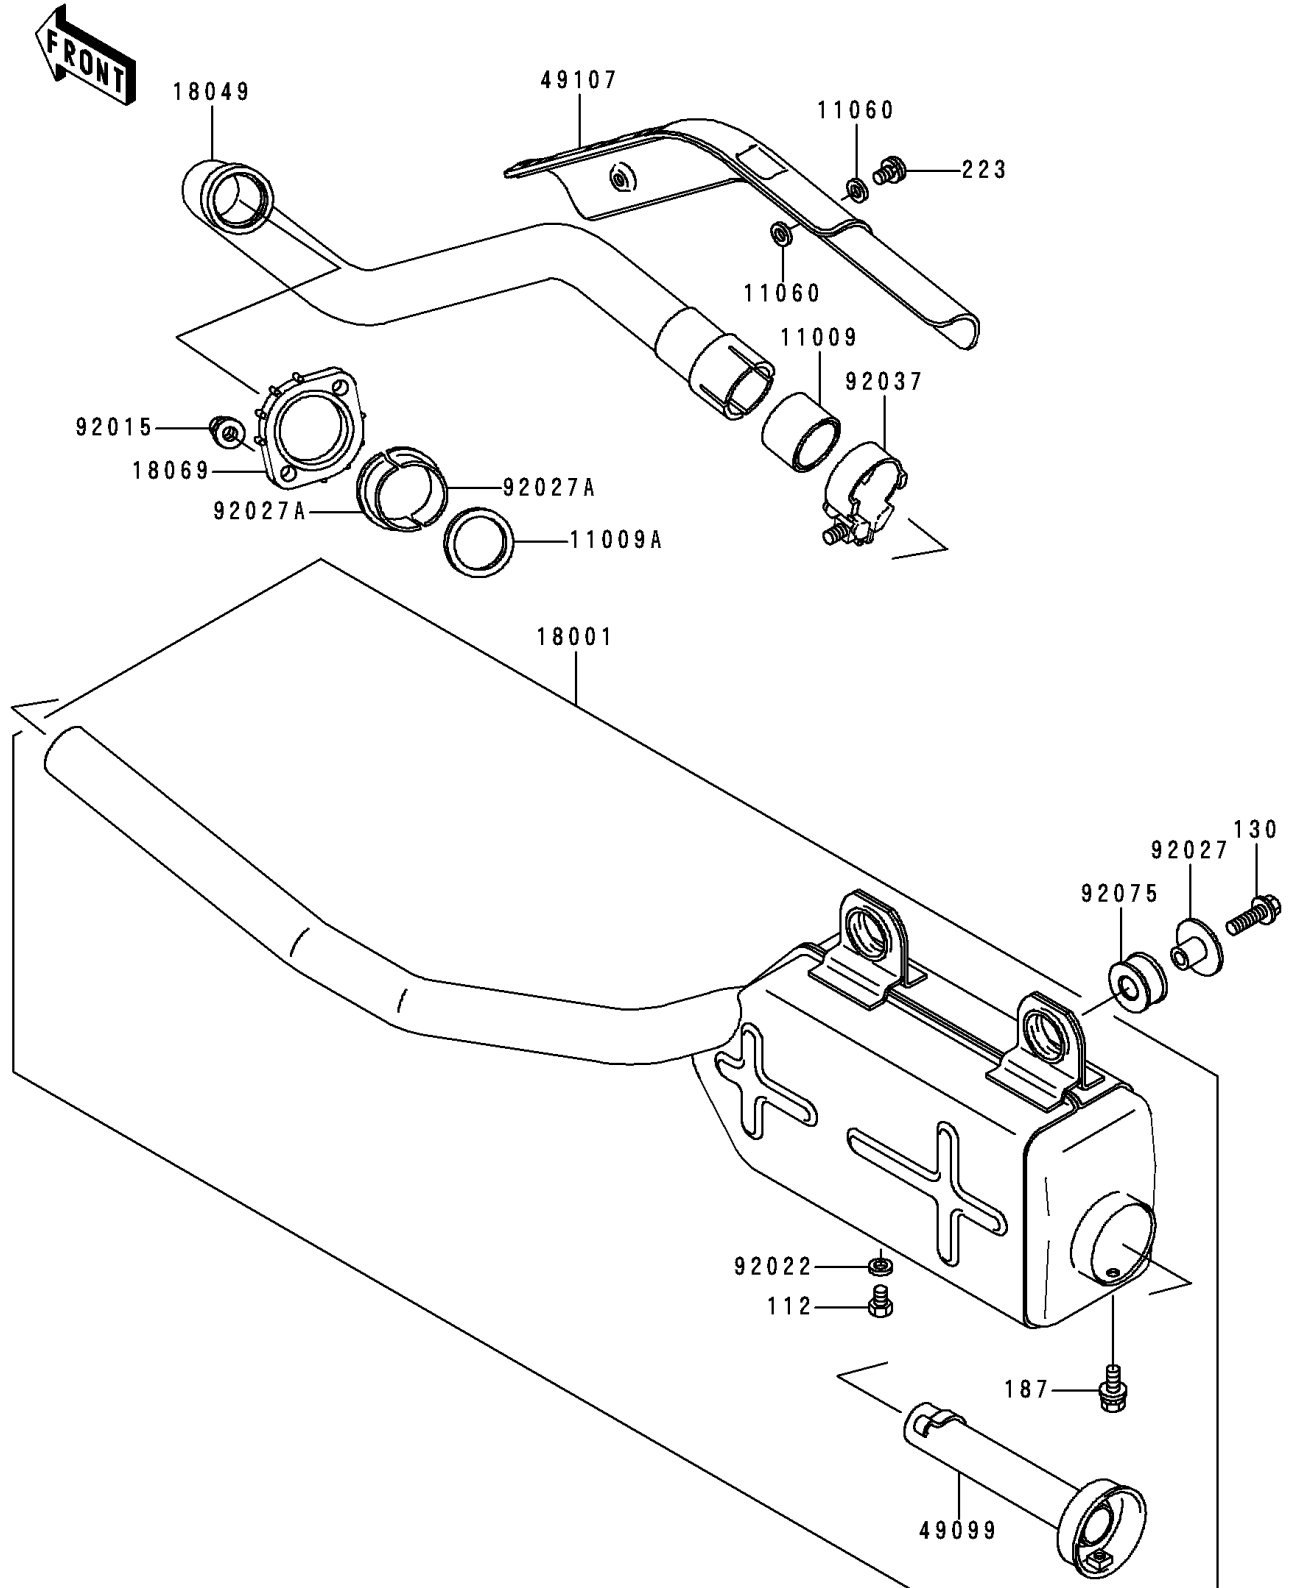

1992 Bayou 300 PARTS DIAGRAM

Muffler(s)

E1140

1992 Bayou 300 PARTS LIST

Muffler(s)

ITEM NAME	PART NUMBER	QUANTITY
BOLT-UPSET (Ref # 112)	112B0608	1
BOLT-FLANGED,8X25,BLACK (Ref # 130)	130J0825	1
BOLT-UPSET-WSP (Ref # 187)	187B0612	1
SCREW-PAN-WS-CROS (Ref # 223)	223C0610	1
GASKET,EXHAUST PIPE CONNECTING (Ref # 11009)	11009-1718	1
GASKET,EXHAUST PIPE HOLDER (Ref # 11009A)	11009-1866	1
GASKET,6.2X11.5X1.5 (Ref # 11060)	11060-1109	1
MUFFLER (Ref # 18001)	18001-1726	1
PIPE-EXHAUST (Ref # 18049)	18049-1417	1
HOLDER-EXHAUST PIPE (Ref # 18069)	18069-1014	1
BAFFLE-PIPE MUFFLER (Ref # 49099)	49099-1268	1
COVER-EXHAUST PIPE (Ref # 49107)	49107-1081	1
NUT,8MM (Ref # 92015)	92015-1402	1
WASHER,6.2X11X1 (Ref # 92022)	92022-304	1
COLLAR,MUFFLER (Ref # 92027)	92027-1981	1
COLLAR,EXHAUST PIPE (Ref # 92027A)	92027-264	1
CLAMP (Ref # 92037)	92037-1956	1
DAMPER,MUFFLER (Ref # 92075)	92075-1809	1