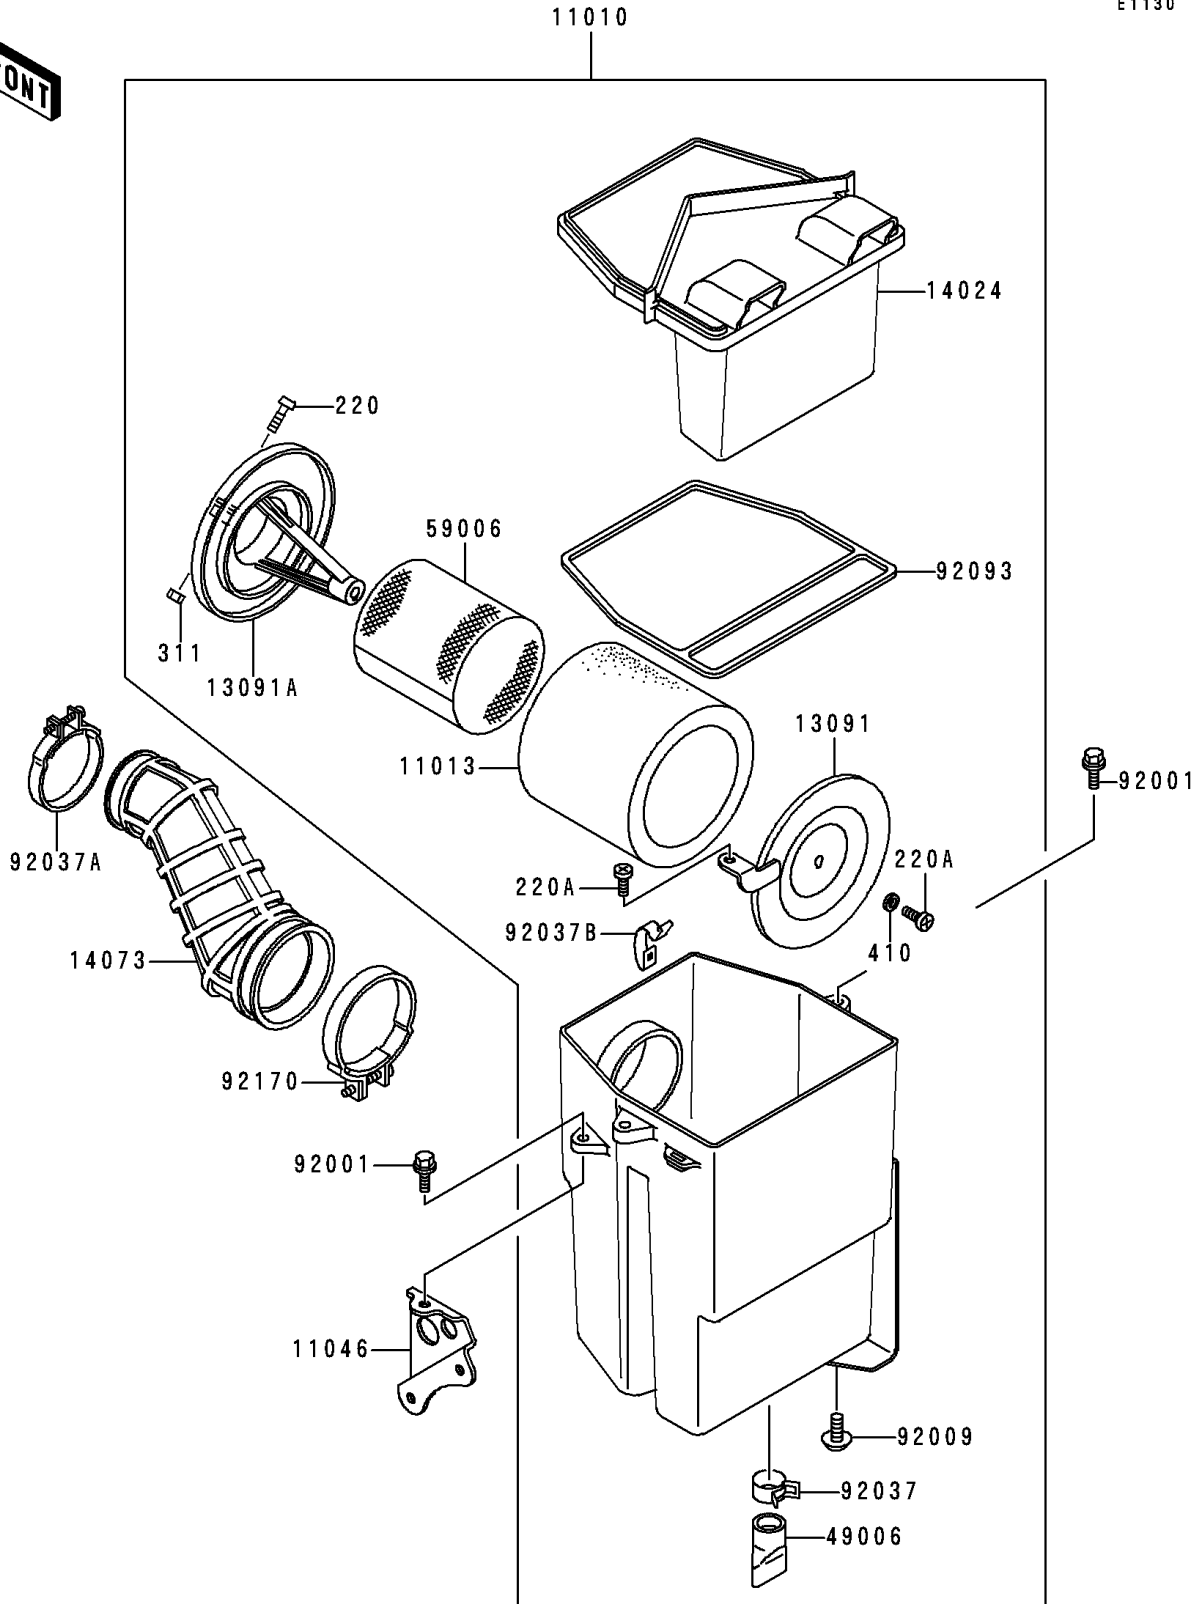

1995 Bayou 300 PARTS DIAGRAM

Air Cleaner

E1130

1995 Bayou 300 PARTS LIST

Air Cleaner

ITEM NAME	PART NUMBER	QUANTITY
SCREW-PAN-CROS (Ref # 220)	220B0516	1
SCREW-PAN-CROS,6X14 (Ref # 220A)	220B0614	1
NUT-HEX (Ref # 311)	311B0500	1
WASHER-PLAIN-SMALL,6MM (Ref # 410)	410B0600	1
FILTER-ASSY-AIR (Ref # 11010)	11010-1365	1
ELEMENT-AIR FILTER (Ref # 11013)	11013-1158	1
BRACKET,REGULATOR (Ref # 11046)	11046-1042	1
HOLDER,ELEMENT (Ref # 13091)	13091-1488	1
HOLDER,AIR FILTER ELEMENT (Ref # 13091A)	13091-1565	1
COVER,AIR FILTER (Ref # 14024)	14024-1703	1
DUCT (Ref # 14073)	14073-1372	1
BOOT (Ref # 49006)	49006-1199	1
ARRESTER-FLAME (Ref # 59006)	59006-1052	1
BOLT,6X18 (Ref # 92001)	92001-1342	1
SCREW,TAPPING,5X10 (Ref # 92009)	92009-1332	1
CLAMP (Ref # 92037)	92037-1460	1
CLAMP (Ref # 92037A)	92037-1523	1
CLAMP,AIR FILTER (Ref # 92037B)	92037-1783	1
SEAL,AIR FILTER (Ref # 92093)	92093-1241	1
CLAMP (Ref # 92170)	92170-1149	1