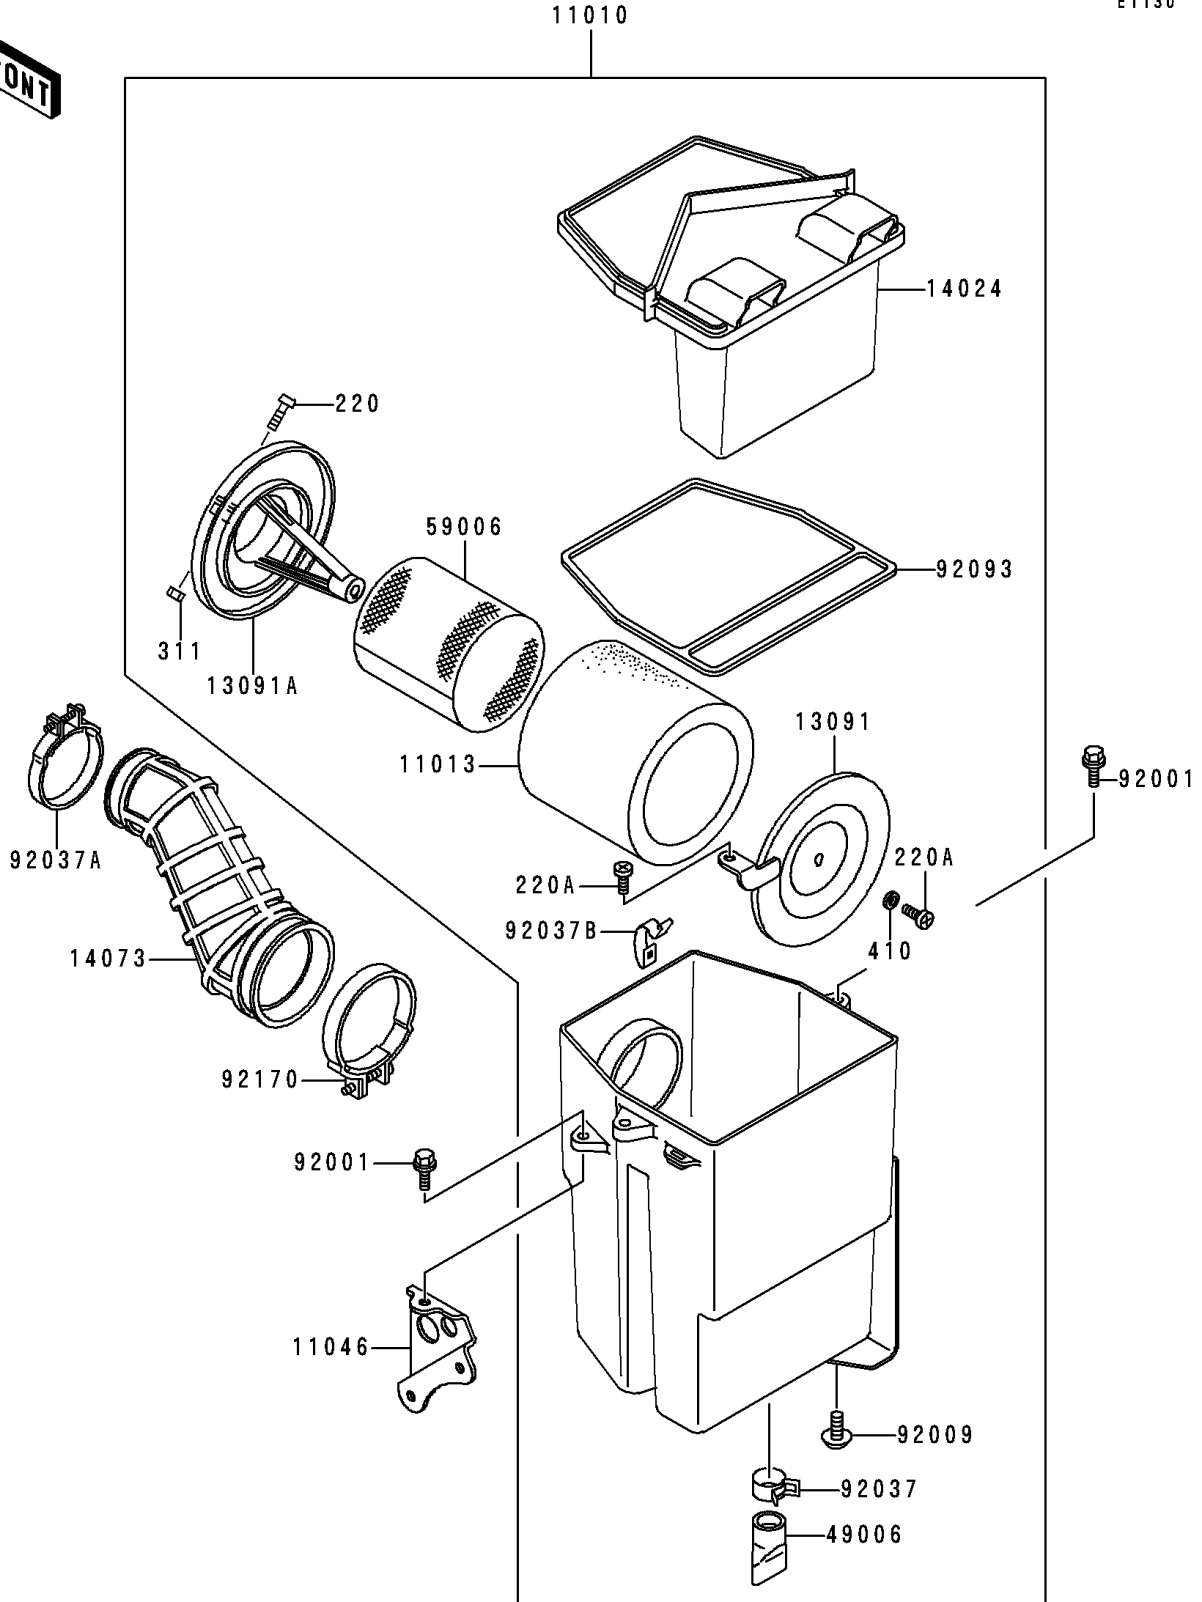

1994 Bayou 300 PARTS DIAGRAM

Air Cleaner

E1130

1994 Bayou 300 PARTS LIST

Air Cleaner

ITEM NAME	PART NUMBER	QUANTITY
SCREW-PAN-CROS (Ref # 220)	220B0516	1
SCREW-PAN-CROS,6X14 (Ref # 220A)	220B0614	2
NUT-HEX (Ref # 311)	311B0500	1
WASHER-PLAIN-SMALL,6MM (Ref # 410)	410B0600	1
FILTER-ASSY-AIR (Ref # 11010)	11010-1365	1
ELEMENT-AIR FILTER (Ref # 11013)	11013-1158	1
BRACKET,REGULATOR (Ref # 11046)	11046-1042	1
HOLDER,ELEMENT (Ref # 13091)	13091-1488	1
HOLDER,AIR FILTER ELEMENT (Ref # 13091A)	13091-1565	1
COVER,AIR FILTER (Ref # 14024)	14024-1703	1
DUCT (Ref # 14073)	14073-1372	1
BOOT (Ref # 49006)	49006-1199	1
ARRESTER-FLAME (Ref # 59006)	59006-1052	1
BOLT,6X18 (Ref # 92001)	92001-1342	3
SCREW,TAPPING,5X10 (Ref # 92009)	92009-1332	2
CLAMP (Ref # 92037)	92037-1460	1
CLAMP (Ref # 92037A)	92037-1523	1
CLAMP,AIR FILTER (Ref # 92037B)	92037-1783	4
SEAL,AIR FILTER (Ref # 92093)	92093-1241	1
CLAMP (Ref # 92170)	92170-1149	1