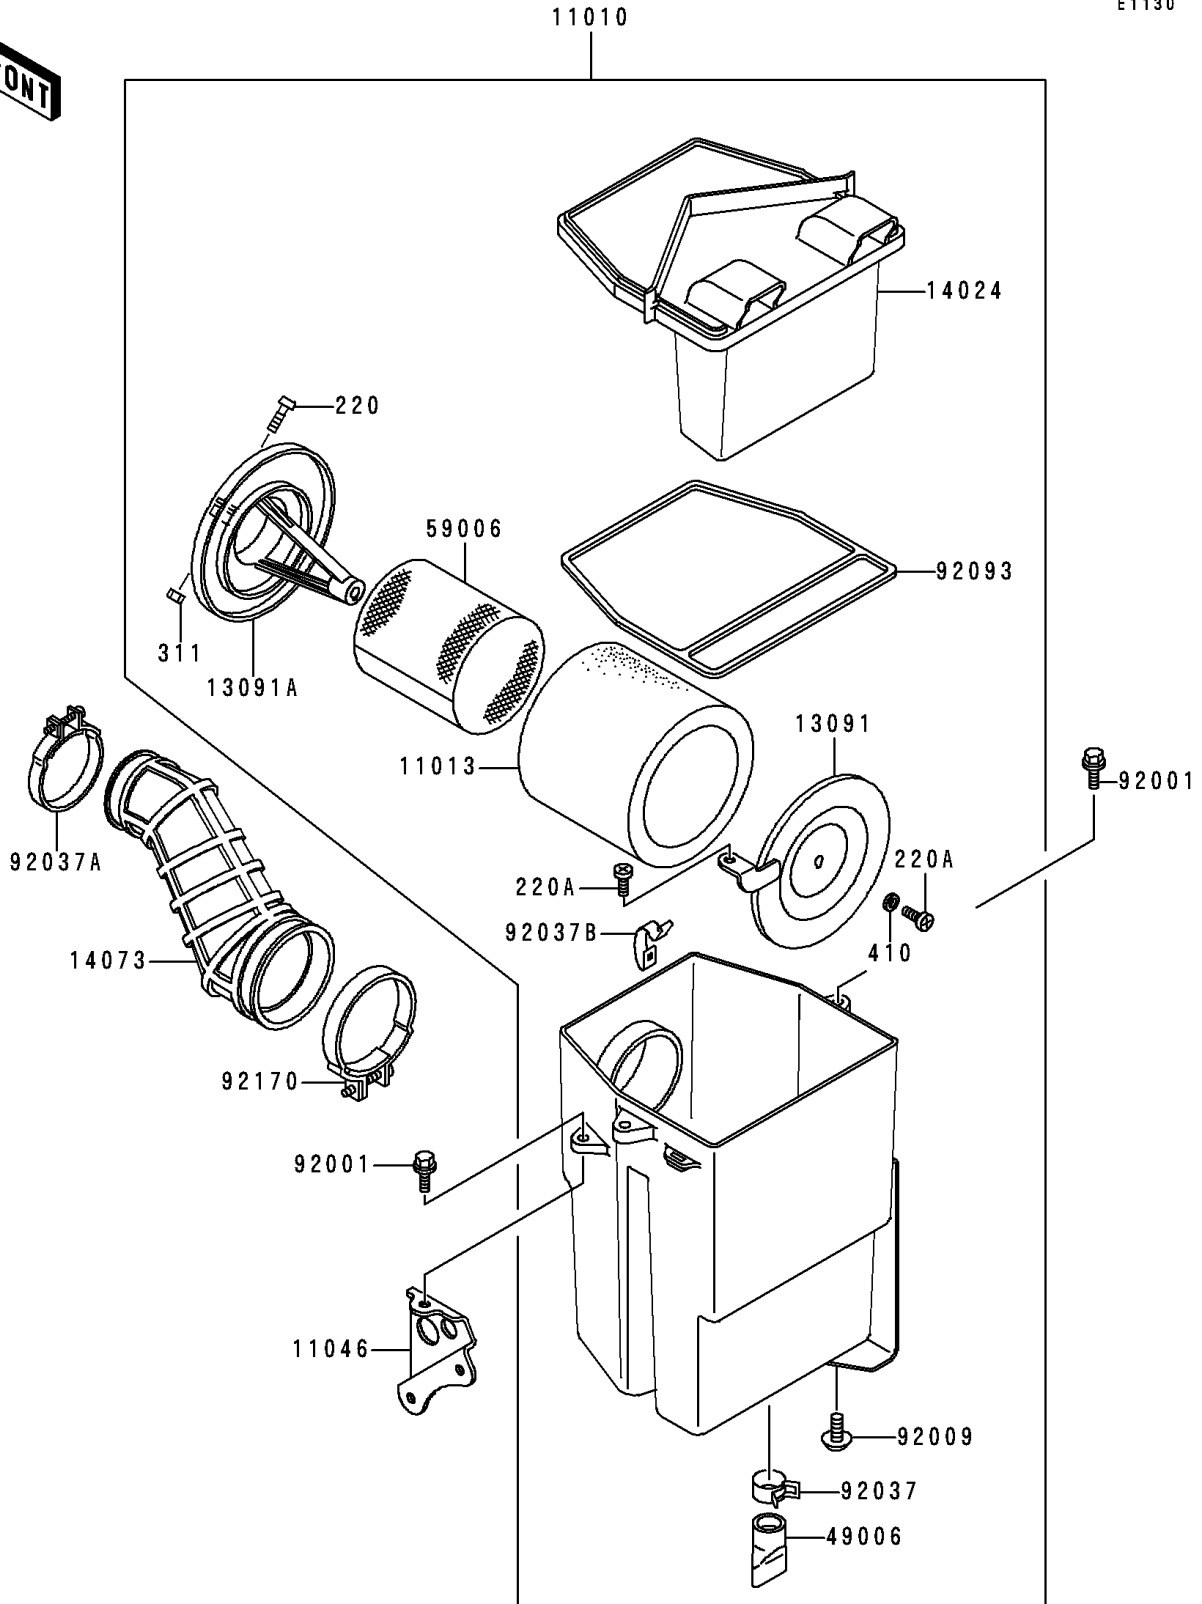

1992 Bayou 300 PARTS DIAGRAM

Air Cleaner

E1130

1992 Bayou 300 PARTS LIST

Air Cleaner

ITEM NAME	PART NUMBER	QUANTITY
SCREW-PAN-CROS (Ref # 220)	220B0516	1
SCREW-PAN-CROS,6X14 (Ref # 220A)	220B0614	1
NUT-HEX (Ref # 311)	311B0500	1
WASHER-PLAIN-SMALL,6MM (Ref # 410)	410B0600	1
FILTER-ASSY-AIR (Ref # 11010)	11010-1365	1
ELEMENT-AIR FILTER (Ref # 11013)	11013-1158	1
BRACKET,REGULATOR (Ref # 11046)	11046-1042	1
HOLDER,ELEMENT (Ref # 13091)	13091-1488	1
HOLDER,AIR FILTER ELEMENT (Ref # 13091A)	13091-1565	1
COVER,AIR FILTER (Ref # 14024)	14024-1703	1
DUCT (Ref # 14073)	14073-1372	1
BOOT (Ref # 49006)	49006-1199	1
ARRESTER-FLAME (Ref # 59006)	59006-1052	1
BOLT,6X18 (Ref # 92001)	92001-1342	1
SCREW,TAPPING,5X10 (Ref # 92009)	92009-1332	1
CLAMP (Ref # 92037)	92037-1460	1
CLAMP (Ref # 92037A)	92037-1523	1
CLAMP,AIR FILTER (Ref # 92037B)	92037-1783	1
SEAL,AIR FILTER (Ref # 92093)	92093-1241	1
CLAMP (Ref # 92170)	92170-1149	1