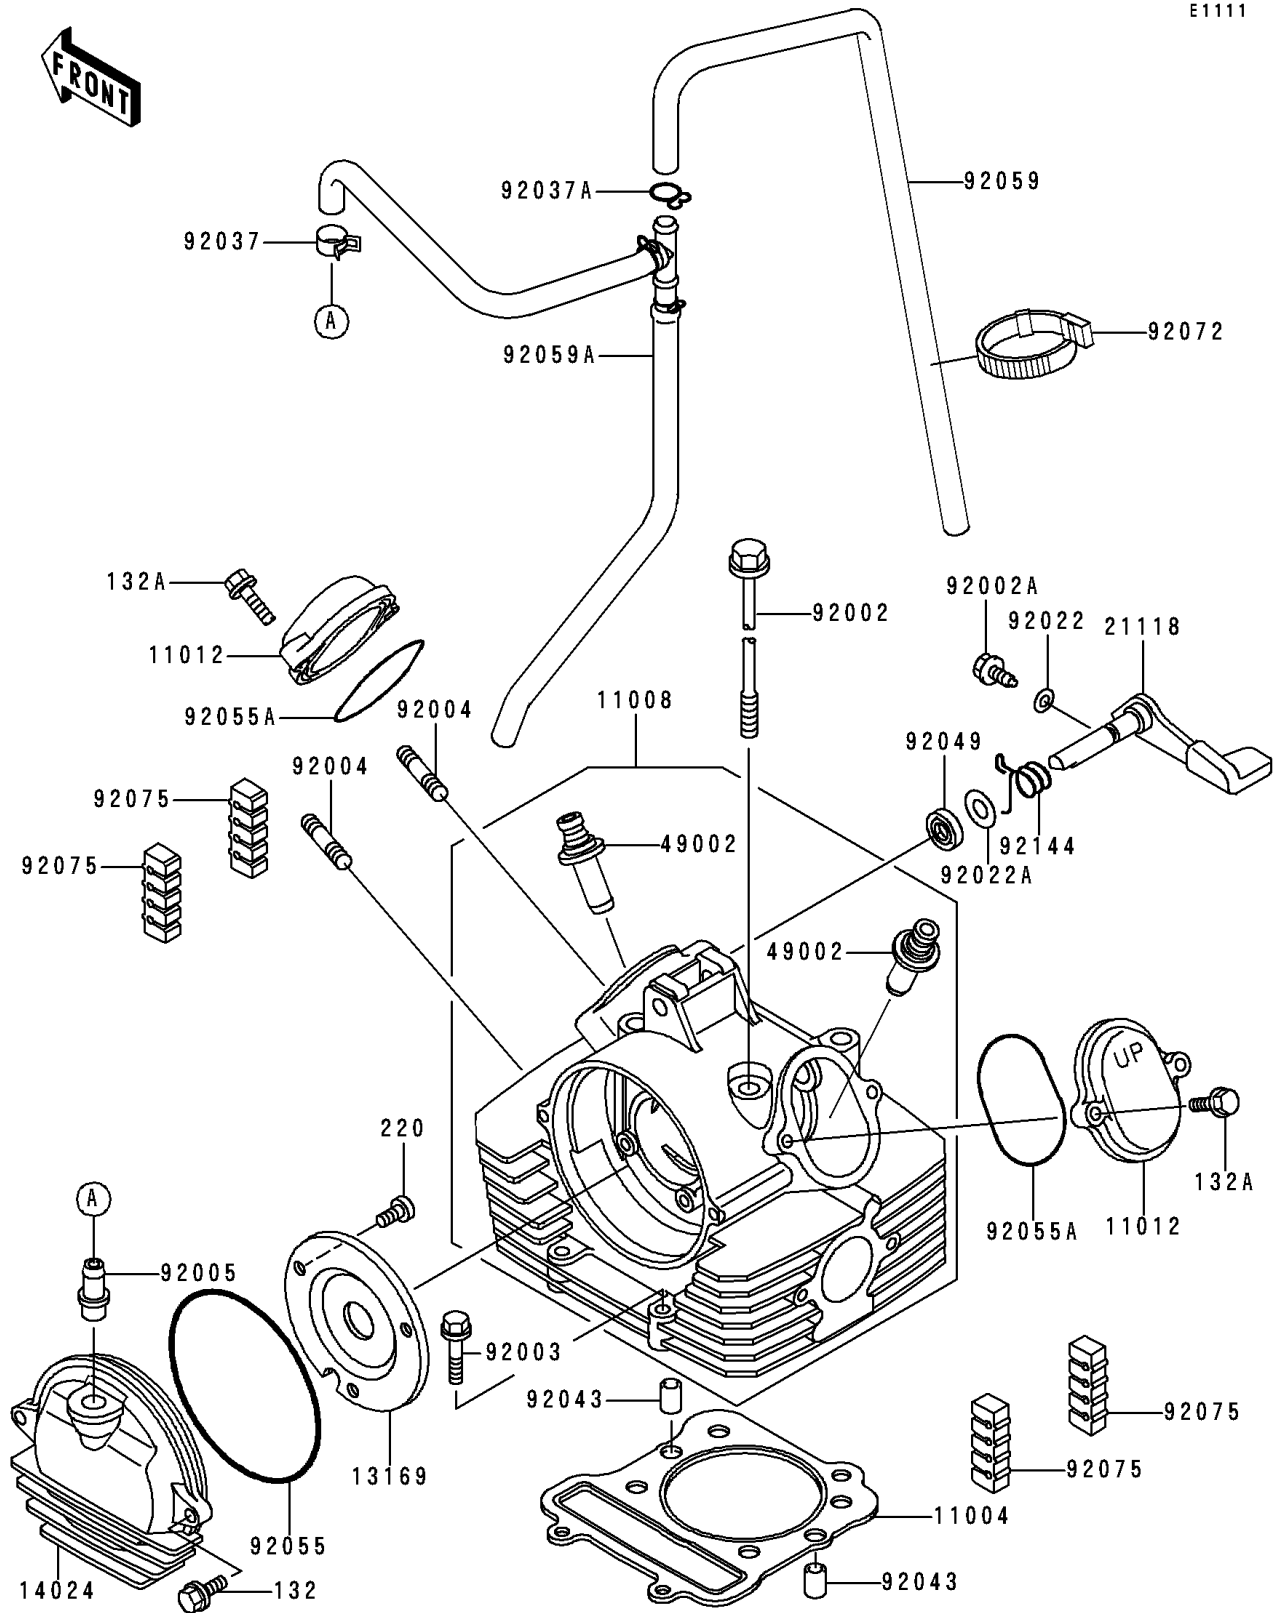

## 1995 Bayou 300 PARTS DIAGRAM

Cylinder Head

E1111

## 1995 Bayou 300 PARTS LIST

### Cylinder Head

ITEM NAME	PART NUMBER	QUANTITY
BOLT-FLANGED-SMALL (Ref # 132)	132Y0616	1
BOLT-FLANGED-SMALL (Ref # 132A)	132Y0625	1
SCREW-PAN-CROS,6X10 (Ref # 220)	220B0610	1
GASKET-HEAD (Ref # 11004)	11004-1183	1
HEAD-COMP-CYLINDER (Ref # 11008)	11008-1292	1
CAP,ROCKER ARM (Ref # 11012)	11012-1486	1
PLATE,CAMSHAFT COVER (Ref # 13169)	13169-1961	1
COVER,CAMSHAFT (Ref # 14024)	14024-1060	1
DECOMPRESSOR,LEVER (Ref # 21118)	21118-1062	1
GUIDE-VALVE (Ref # 49002)	49002-1092	1
BOLT,8X233 (Ref # 92002)	92002-1515	1
BOLT,DECOMPRESSOR (Ref # 92002A)	92002-1962	1
BOLT,FLANGED,6X32 (Ref # 92003)	92003-229	1
STUD,8X30 (Ref # 92004)	92004-1121	1
FITTING,BREATHER PIPE (Ref # 92005)	92005-1124	1
WASHER,6.1X12X1 (Ref # 92022)	92022-077	1
WASHER,10.2X20X0.5 (Ref # 92022A)	92022-1649	1
CLAMP (Ref # 92037)	92037-1181	1
CLAMP,FUEL TUBE (Ref # 92037A)	92037-1271	1
PIN,8.2X10X14 (Ref # 92043)	92043-1264	1
SEAL-OIL,SD10205-1HS (Ref # 92049)	92049-1286	1
RING-O,99MM (Ref # 92055)	92055-107	1
RING-O,53.5X2.6 (Ref # 92055A)	92055-112	1
TUBE,BREATHER (Ref # 92059)	92059-1511	1
TUBE,ASSY (Ref # 92059A)	92059-1787	1
BAND,L=149 (Ref # 92072)	92072-031	1
DAMPER (Ref # 92075)	92075-1657	1
SPRING,DECOMPRESSOR (Ref # 92144)	92144-1154	1