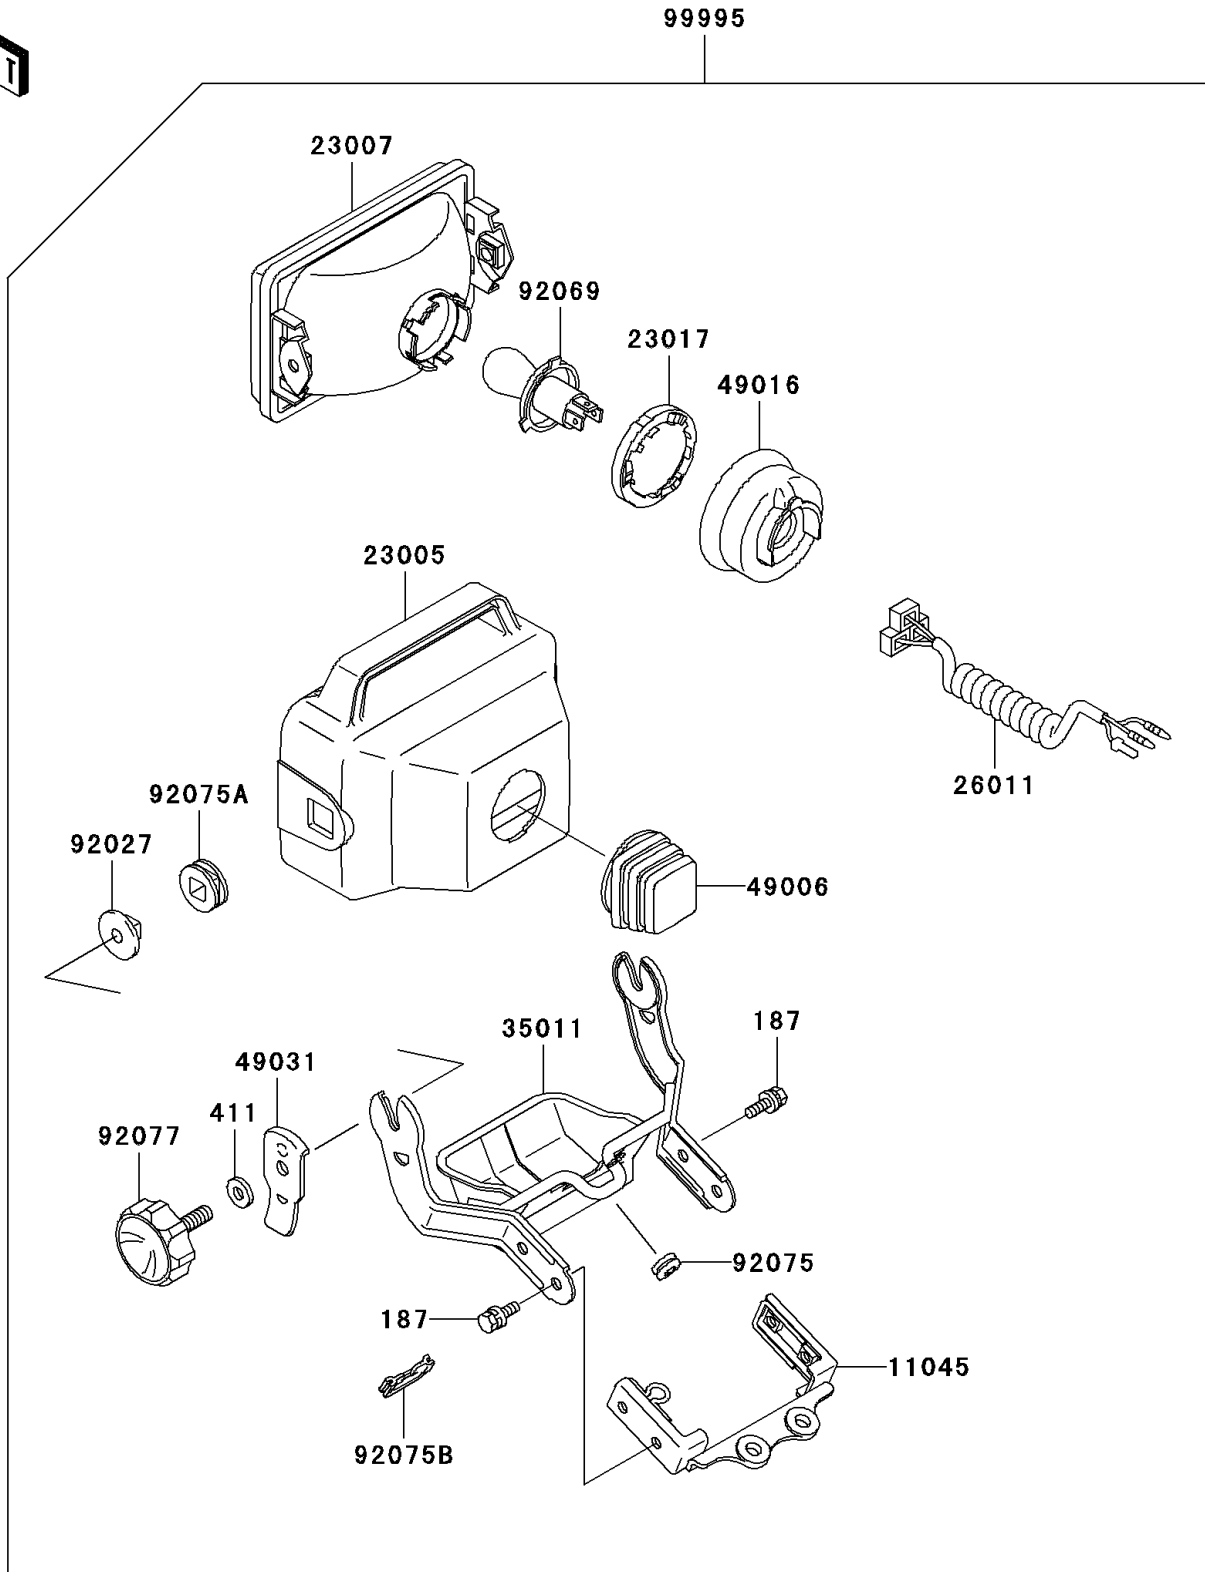

## 2002 Bayou 300 PARTS DIAGRAM

Optional Parts(Headlight)

F2890A

## 2002 Bayou 300 PARTS LIST

Optional Parts(Headlight)

ITEM NAME	PART NUMBER	QUANTITY
BOLT-UPSET-WSP (Ref # 187)	187C0614	1
WASHER-PLAIN,8MM,BLACK (Ref # 411)	411F0800	1
BRACKET,HEAD LAMP (Ref # 11045)	11045-1924	1
BODY-COMP-HEAD LAMP,BLACK (Ref # 23005)	23005-1064-6Z	1
LENS-COMP,HEAD LAMP (Ref # 23007)	23007-1138	1
SOCKET,BULB (Ref # 23017)	23017-1051	1
WIRE-LEAD,HEAD LAMP (Ref # 26011)	26011-1405	1
STAY,HEAD LAMP (Ref # 35011)	35011-1413	1
BOOT,HEAD LAMP BODY (Ref # 49006)	49006-1172	1
COVER-SEAL,BULB SOCKET (Ref # 49016)	49016-1111	1
LATCH,HEAD LAMP (Ref # 49031)	49031-1052	1
COLLAR,L=11.9 (Ref # 92027)	92027-1938	1
BULB,12V 65/60W (Ref # 92069)	92069-1069	1
DAMPER,HEAD LAMP HOLDER (Ref # 92075)	92075-1482	1
DAMPER,HEAD LAMP FITTING (Ref # 92075A)	92075-1768	1
DAMPER (Ref # 92075B)	92075-1881	1
KNOB,HEAD LAMP (Ref # 92077)	92077-1060	1
KIT.,HEAD LAMP (Ref # 99995)	99995-1018	1