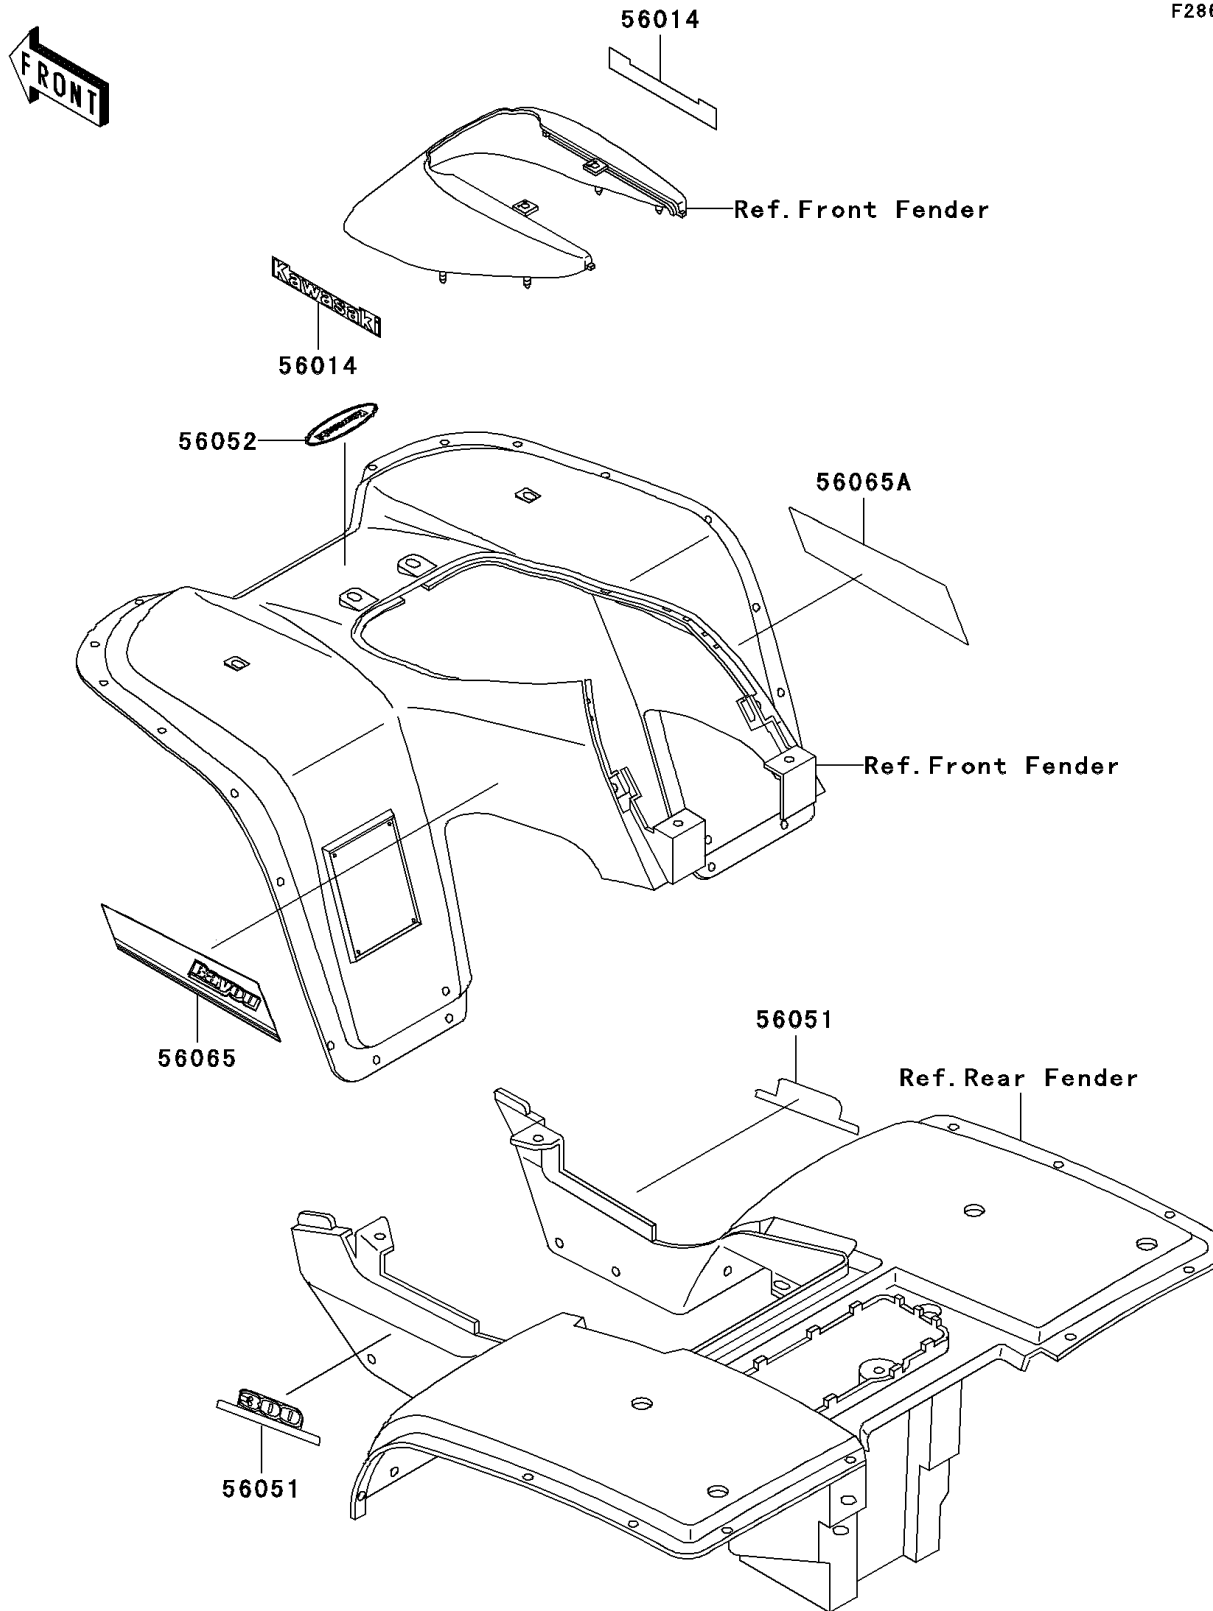

2002 Bayou 300 PARTS DIAGRAM

Decals(Red)(KLF300-B15)

F2861A

2002 Bayou 300 PARTS LIST

Decals(Red)(KLF300-B15)

ITEM NAME	PART NUMBER	QUANTITY
EMBLEM,KAWASAKI (Ref # 56014)	56014-1369	1
MARK,RR FENDER,300 (Ref # 56051)	56051-1852	1
MARK,FR FENDER,KAWASAKI (Ref # 56052)	56052-1504	1
PATTERN,FR FENDER,LH (Ref # 56065)	56065-1143	1
PATTERN,FR FENDER,RH (Ref # 56065A)	56065-1144	1