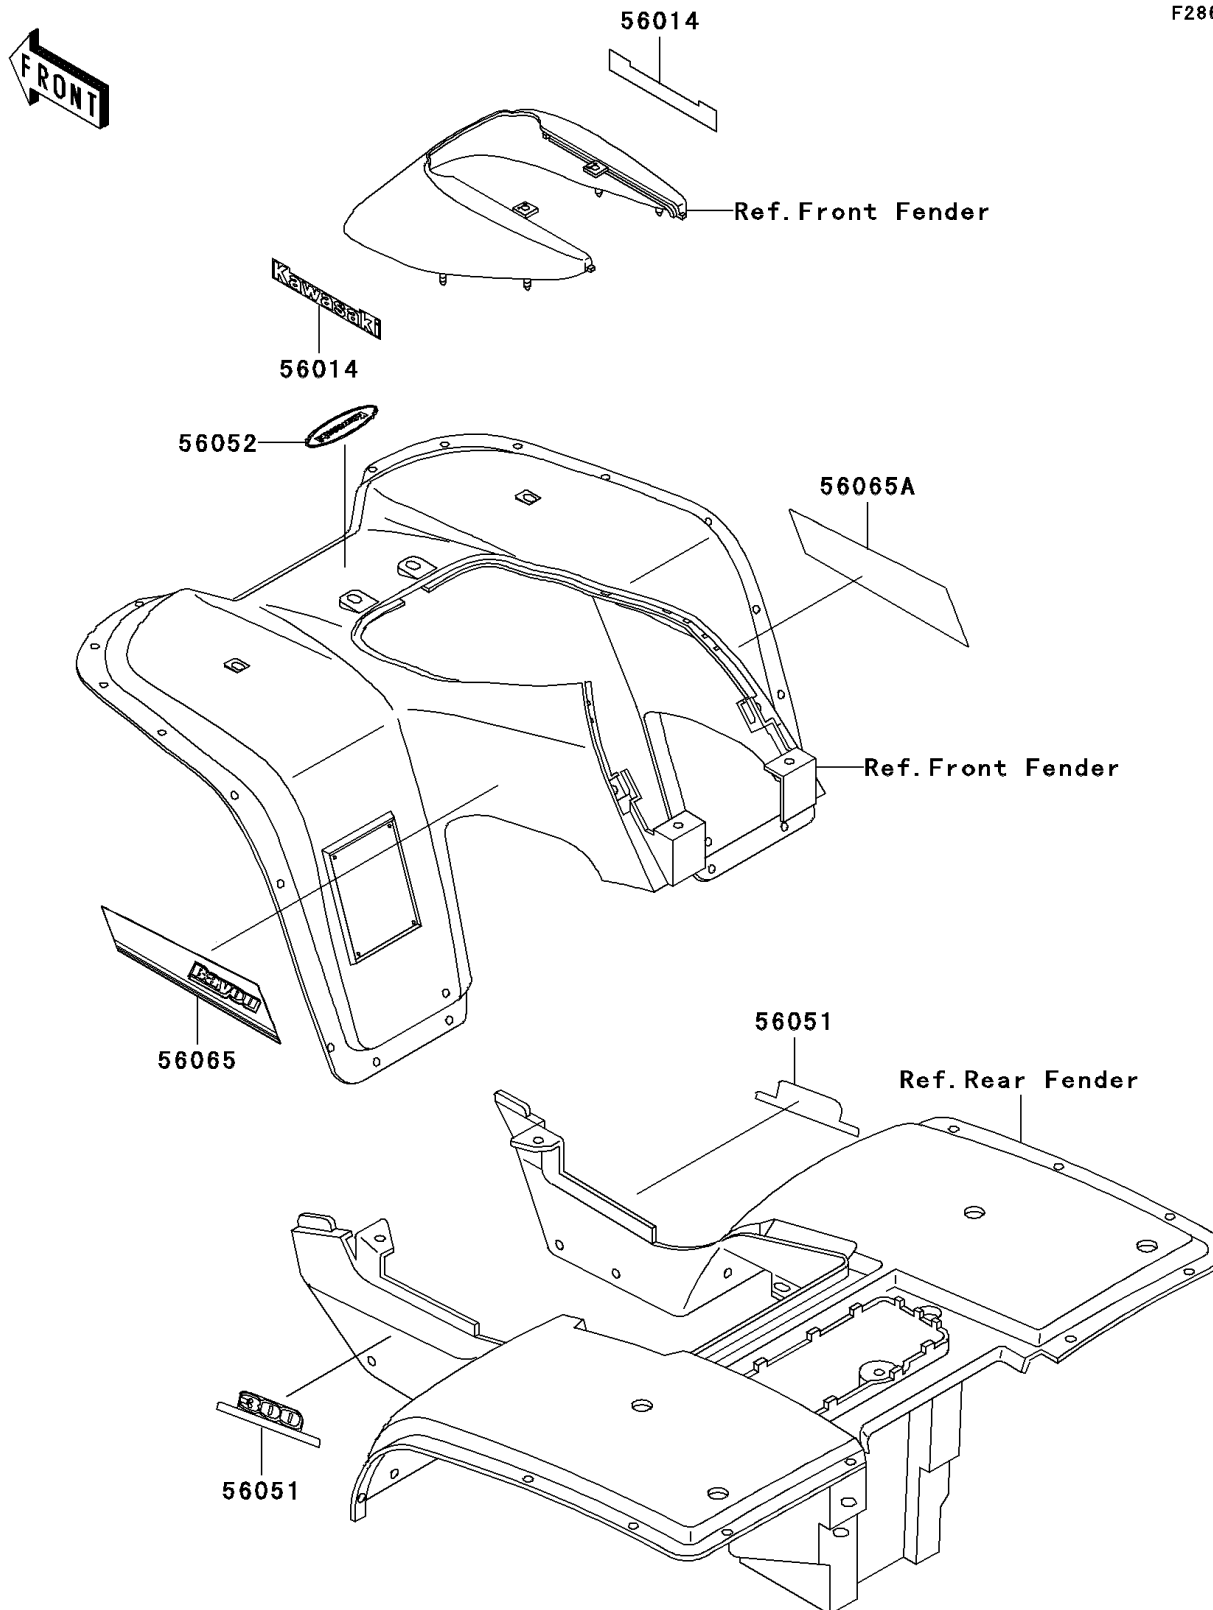

2002 Bayou 300 PARTS DIAGRAM

Decals(Green)(KLF300-B15)

F2861

2002 Bayou 300 PARTS LIST

Decals(Green)(KLF300-B15)

| ITEM NAME | PART NUMBER | QUANTITY |
|---------------------------------------|-------------|----------|
| EMBLEM,KAWASAKI (Ref # 56014) | 56014-1368 | 1 |
| MARK,RR FENDER,300 (Ref # 56051) | 56051-1851 | 1 |
| MARK,FR FENDER,KAWASAKI (Ref # 56052) | 56052-1504 | 1 |
| PATTERN,FR FENDER,LH (Ref # 56065) | 56065-1141 | 1 |
| PATTERN,FR FENDER,RH (Ref # 56065A) | 56065-1142 | 1 |