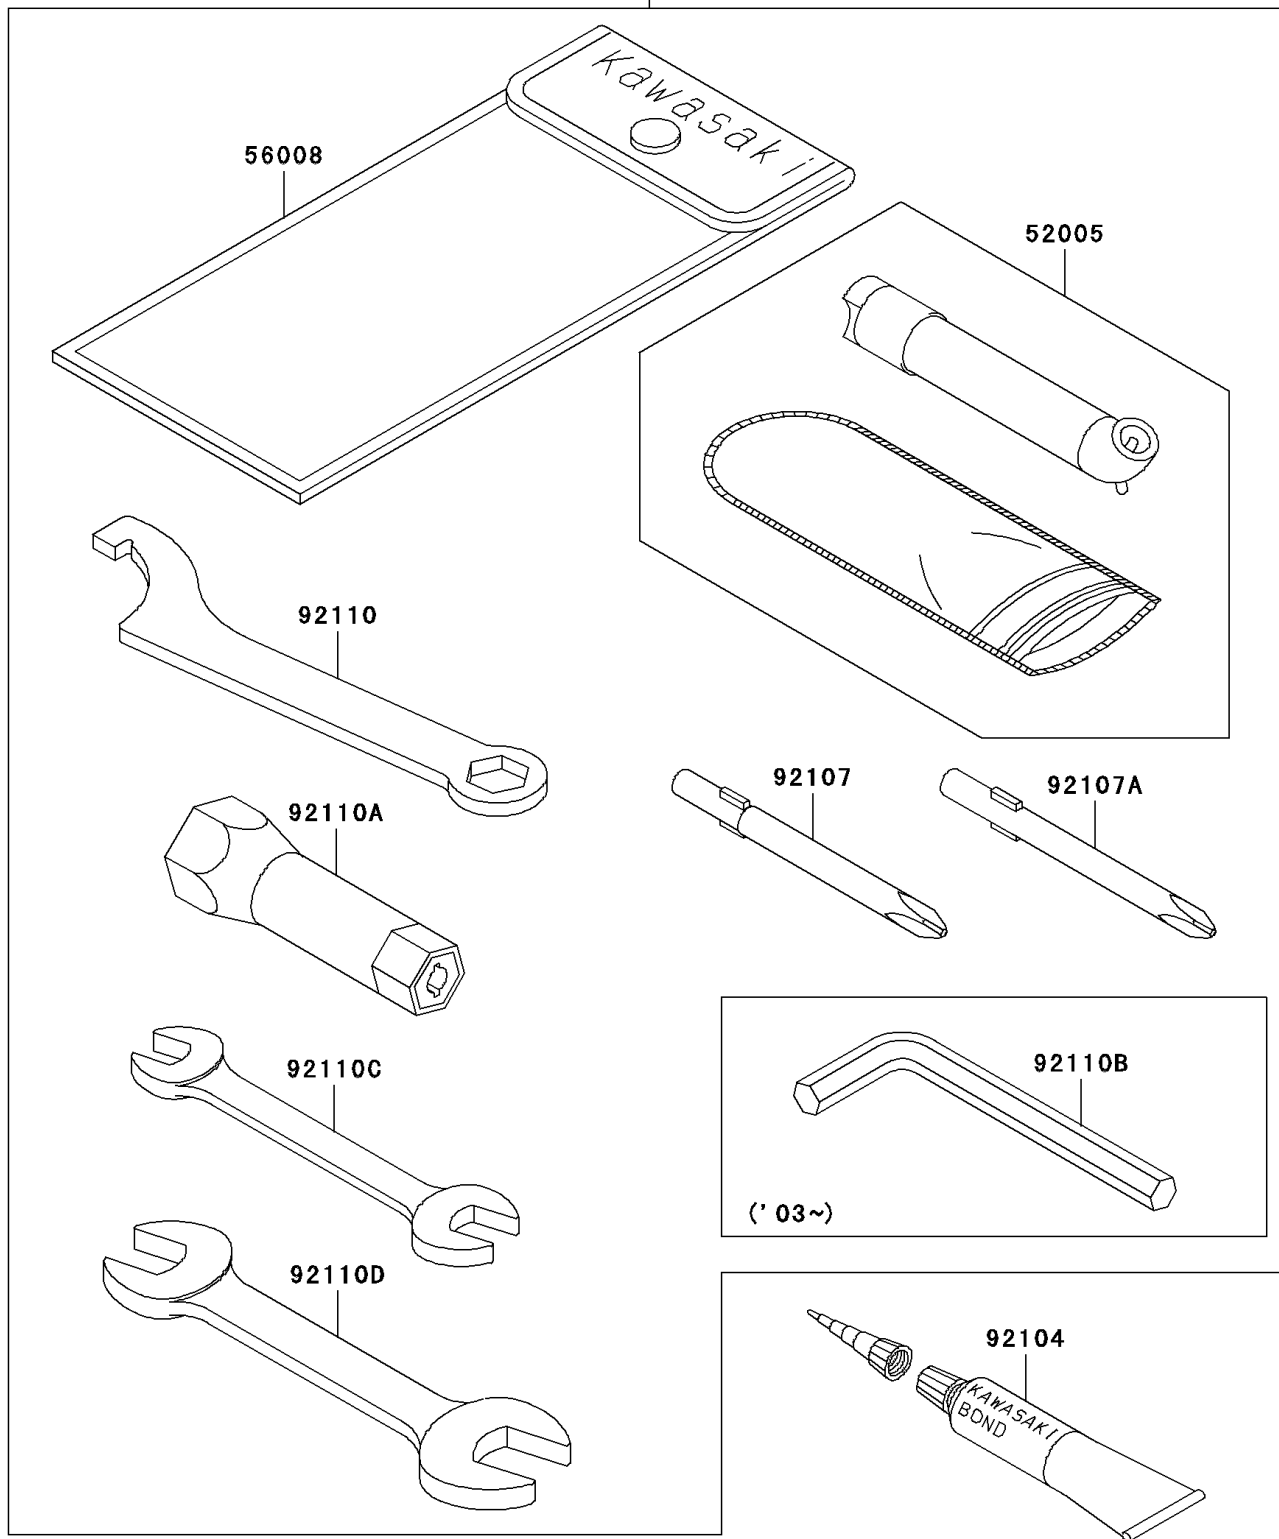

2002 Bayou 300 PARTS DIAGRAM

Owner's Tools

56007/A

F2810

2002 Bayou 300 PARTS LIST

Owner's Tools

ITEM NAME	PART NUMBER	QUANTITY
GAUGE,AIR (Ref # 52005)	52005-1082	1
TOOLKIT (Ref # 56007)	56007-1331	1
BAG,TOOL (Ref # 56008)	56008-1007	1
GASKET-LIQUID,TUBE,100G,SILVER (Ref # 92104)	92104-002	1
TOOL-DRIVER,#3PHILLIPS (Ref # 92107)	92107-005	1
TOOL-DRIVER,#2PHILLIPS (Ref # 92107A)	92107-1053	1
TOOL-WRENCH,HOOK&BOXEND,14MM (Ref # 92110)	92110-1040	1
TOOL-WRENCH,BOX,18MM (Ref # 92110A)	92110-1109	1
TOOL-WRENCH,OPEN END,10X12 (Ref # 92110C)	92110-1152	1
TOOL-WRENCH,OPEN END,14X17 (Ref # 92110D)	92110-1153	1