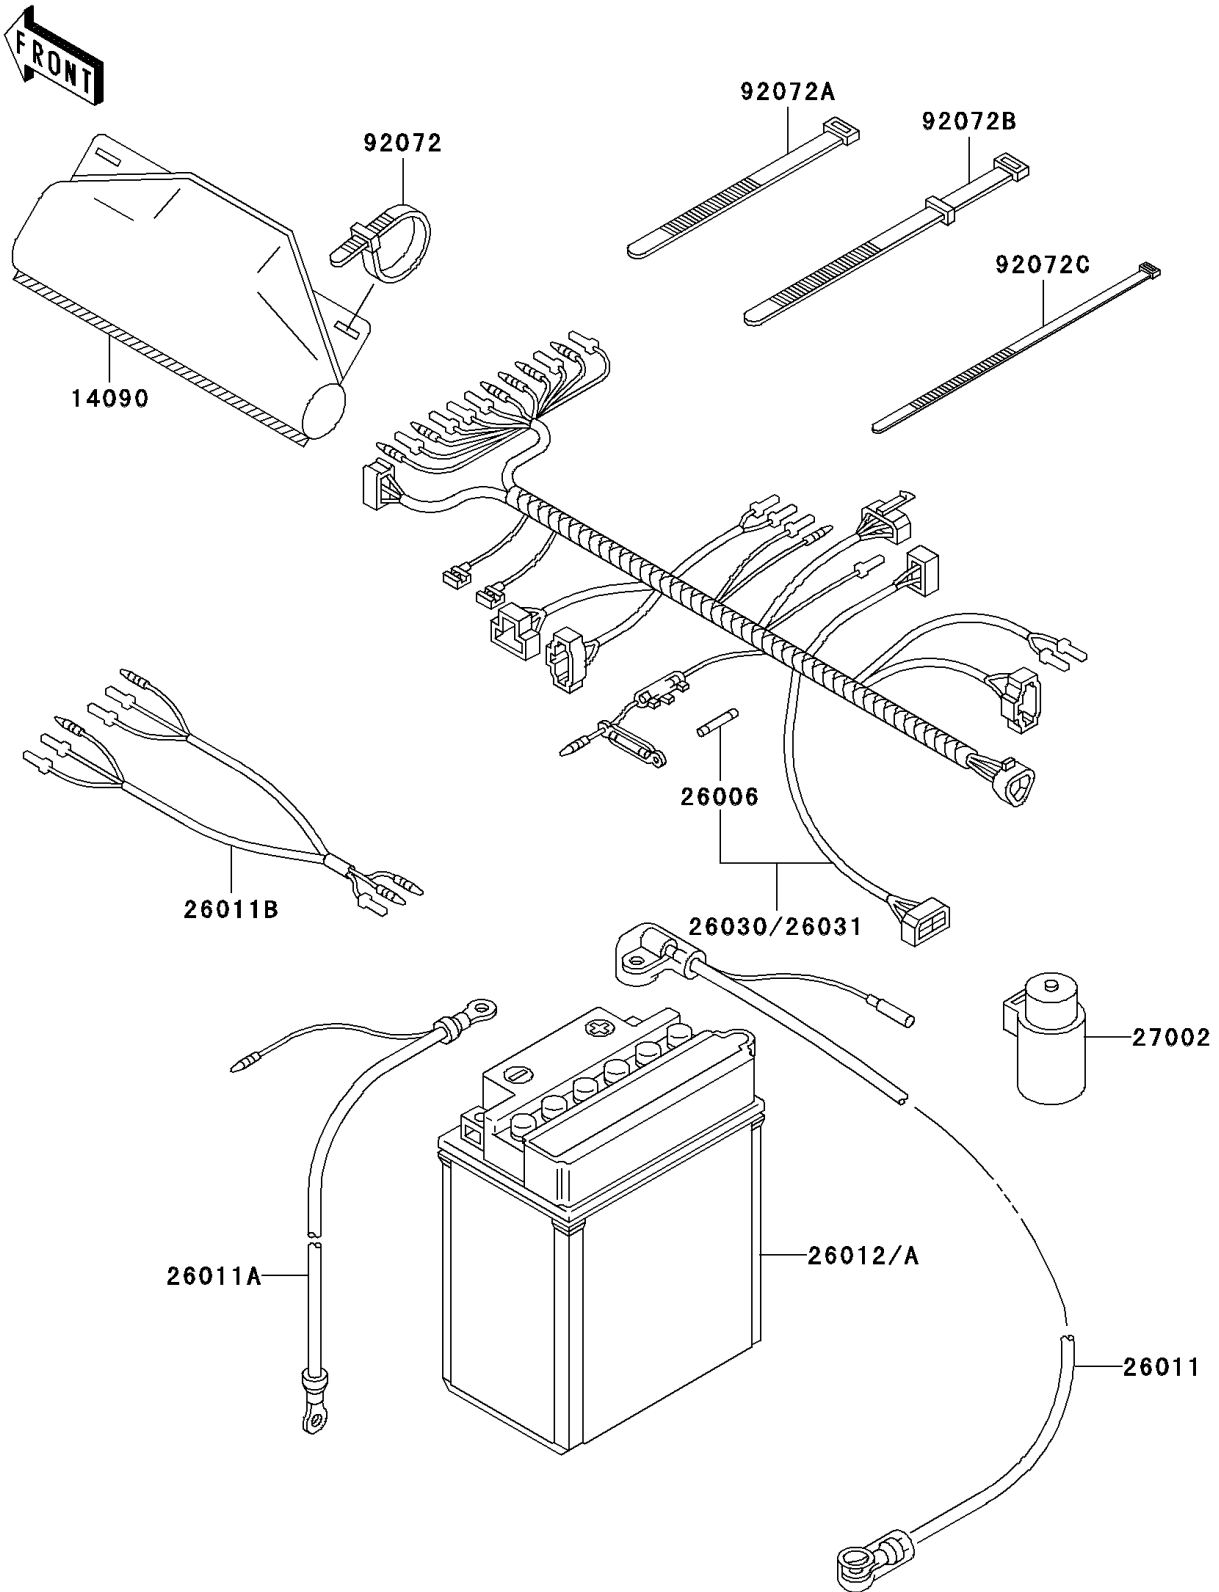

2002 Bayou 300 PARTS DIAGRAM

Chassis Electrical Equipment

F2760

2002 Bayou 300 PARTS LIST

Chassis Electrical Equipment

ITEM NAME	PART NUMBER	QUANTITY
COVER,COUPLER (Ref # 14090)	14090-1611	1
FUSE,30A,L=30 (Ref # 26006)	26006-1059	1
WIRE-LEAD,BATTERY(+) (Ref # 26011)	26011-1545	1
WIRE-LEAD,BATTERY(-) (Ref # 26011A)	26011-1559	1
WIRE-LEAD,HEAD LAMP (Ref # 26011B)	26011-1605	1
BATTERY,YB14A-A2,12V 14AH (Ref # 26012A)	26012-1388	1
HARNESS,MAIN (Ref # 26030)	26030-1803	1
RELAY-ASSY (Ref # 27002)	27002-1095	1
BAND,L=123 (Ref # 92072)	92072-030	1
BAND,L=149 (Ref # 92072A)	92072-031	1
BAND,L=186 (Ref # 92072B)	92072-056	1
BAND,L=188 (Ref # 92072C)	92072-1239	1