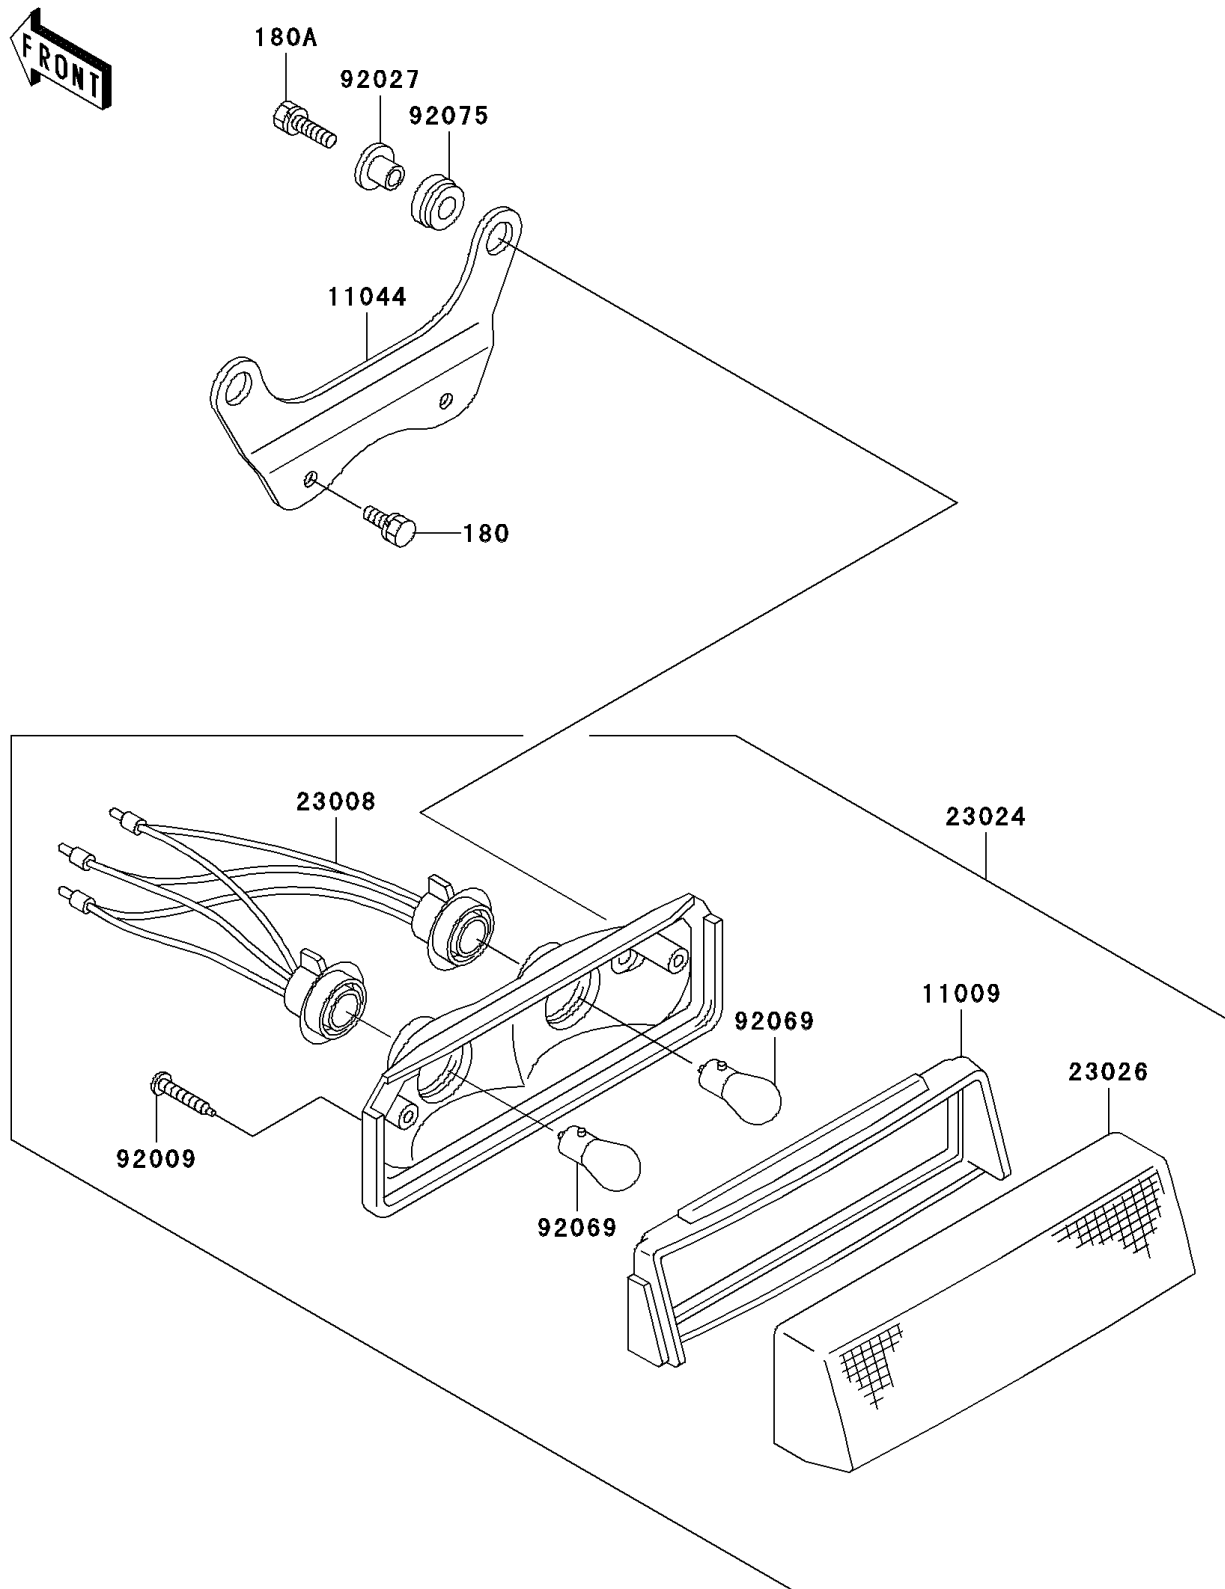

## 2003 Bayou 300 PARTS DIAGRAM

Taillight(s)

F2720

## 2003 Bayou 300 PARTS LIST

Taillight(s)

ITEM NAME	PART NUMBER	QUANTITY
BOLT-UPSET-WS (Ref # 180)	180D0612	1
BOLT-UPSET-WS (Ref # 180A)	180D0620	1
GASKET,TAIL LAMP (Ref # 11009)	11009-1404	1
BRACKET,TAIL LAMP (Ref # 11044)	11044-1367	1
SOCKET-ASSY,TAIL LAMP (Ref # 23008)	23008-1461	1
LAMP-ASSY-TAIL (Ref # 23024)	23024-1134	1
LENS,TAIL LAMP (Ref # 23026)	23026-1056	1
SCREW,TAPPING,4X30 (Ref # 92009)	92009-1056	1
COLLAR,L=11.1 (Ref # 92027)	92027-194	1
BULB,12V 27/8W (Ref # 92069)	92069-059	1
DAMPER (Ref # 92075)	92075-277	1