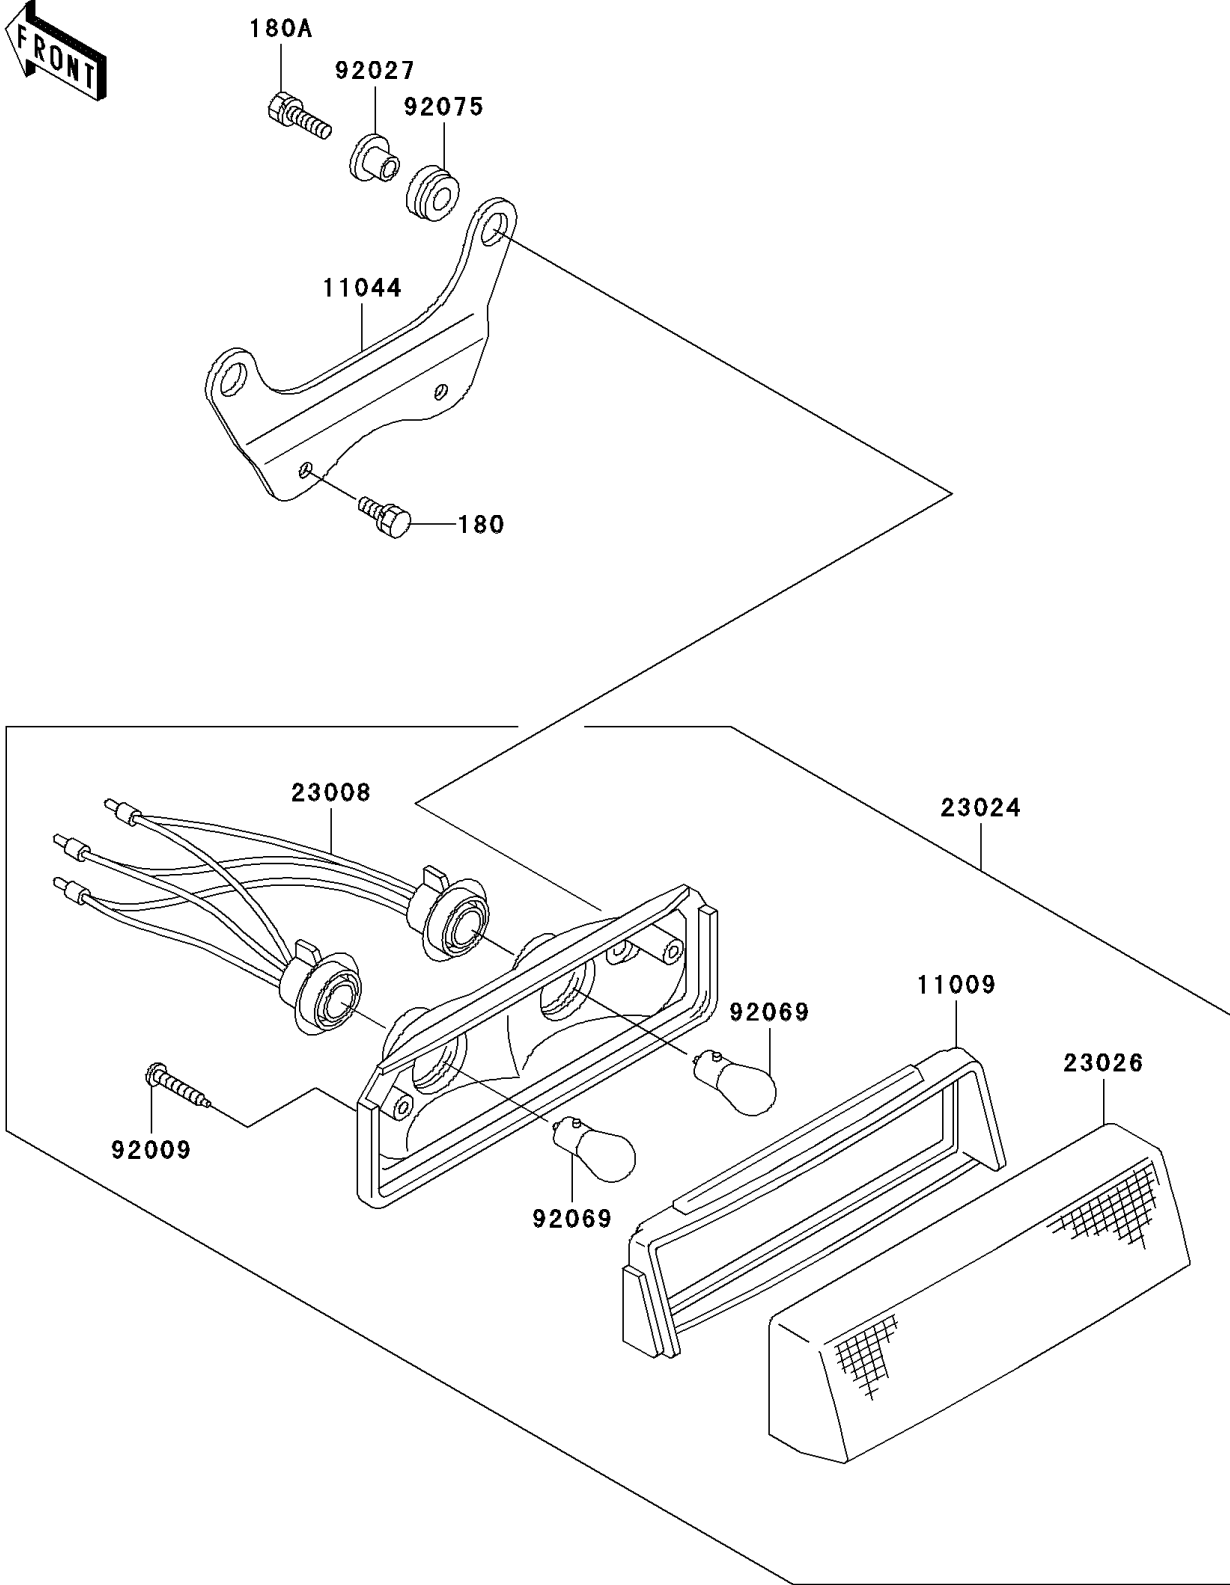

2002 Bayou 300 PARTS DIAGRAM

Taillight(s)

F2720

2002 Bayou 300 PARTS LIST

Taillight(s)

ITEM NAME	PART NUMBER	QUANTITY
BOLT-UPSET-WS (Ref # 180)	180D0612	1
BOLT-UPSET-WS (Ref # 180A)	180D0620	1
GASKET,TAIL LAMP (Ref # 11009)	11009-1404	1
BRACKET,TAIL LAMP (Ref # 11044)	11044-1367	1
SOCKET-ASSY,TAIL LAMP (Ref # 23008)	23008-1461	1
LAMP-ASSY-TAIL (Ref # 23024)	23024-1134	1
LENS,TAIL LAMP (Ref # 23026)	23026-1056	1
SCREW,TAPPING,4X30 (Ref # 92009)	92009-1056	1
COLLAR,L=11.1 (Ref # 92027)	92027-194	1
BULB,12V 27/8W (Ref # 92069)	92069-059	1
DAMPER (Ref # 92075)	92075-277	1