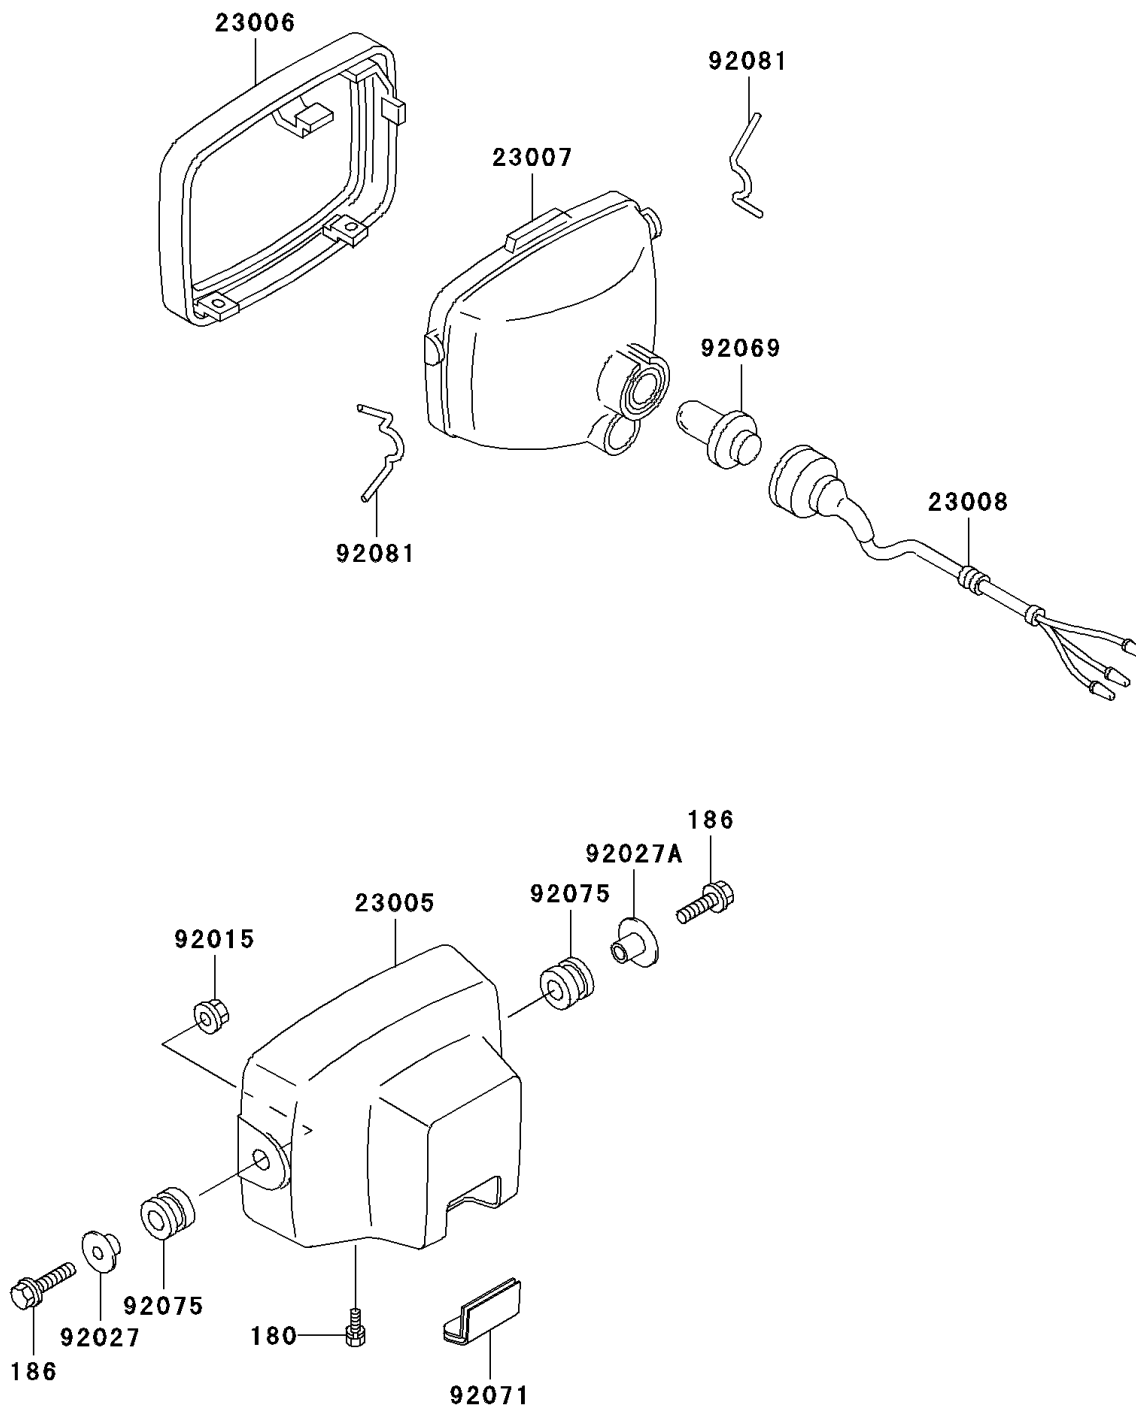

2002 Bayou 300 PARTS DIAGRAM

Headlight(s)

F2710

2002 Bayou 300 PARTS LIST

Headlight(s)

ITEM NAME	PART NUMBER	QUANTITY
BOLT-UPSET-WS (Ref # 180)	180C0512	1
BOLT-UPSET-WP (Ref # 186)	186B0630	1
BODY-COMP-HEAD LAMP (Ref # 23005)	23005-1018	1
RIM-LAMP (Ref # 23006)	23006-1058	1
LENS-COMP,HEAD LAMP (Ref # 23007)	23007-1274	1
SOCKET-ASSY,HEAD LAMP (Ref # 23008)	23008-1357	1
NUT,FLANGED,6MM (Ref # 92015)	92015-1367	1
COLLAR,L=9.6 (Ref # 92027)	92027-1045	1
COLLAR,L=13.1 (Ref # 92027A)	92027-251	1
BULB,12V 25/25W (Ref # 92069)	92069-1010	1
GROMMET,HEAD LAMP (Ref # 92071)	92071-1205	1
DAMPER (Ref # 92075)	92075-277	1
SPRING (Ref # 92081)	92081-1421	1