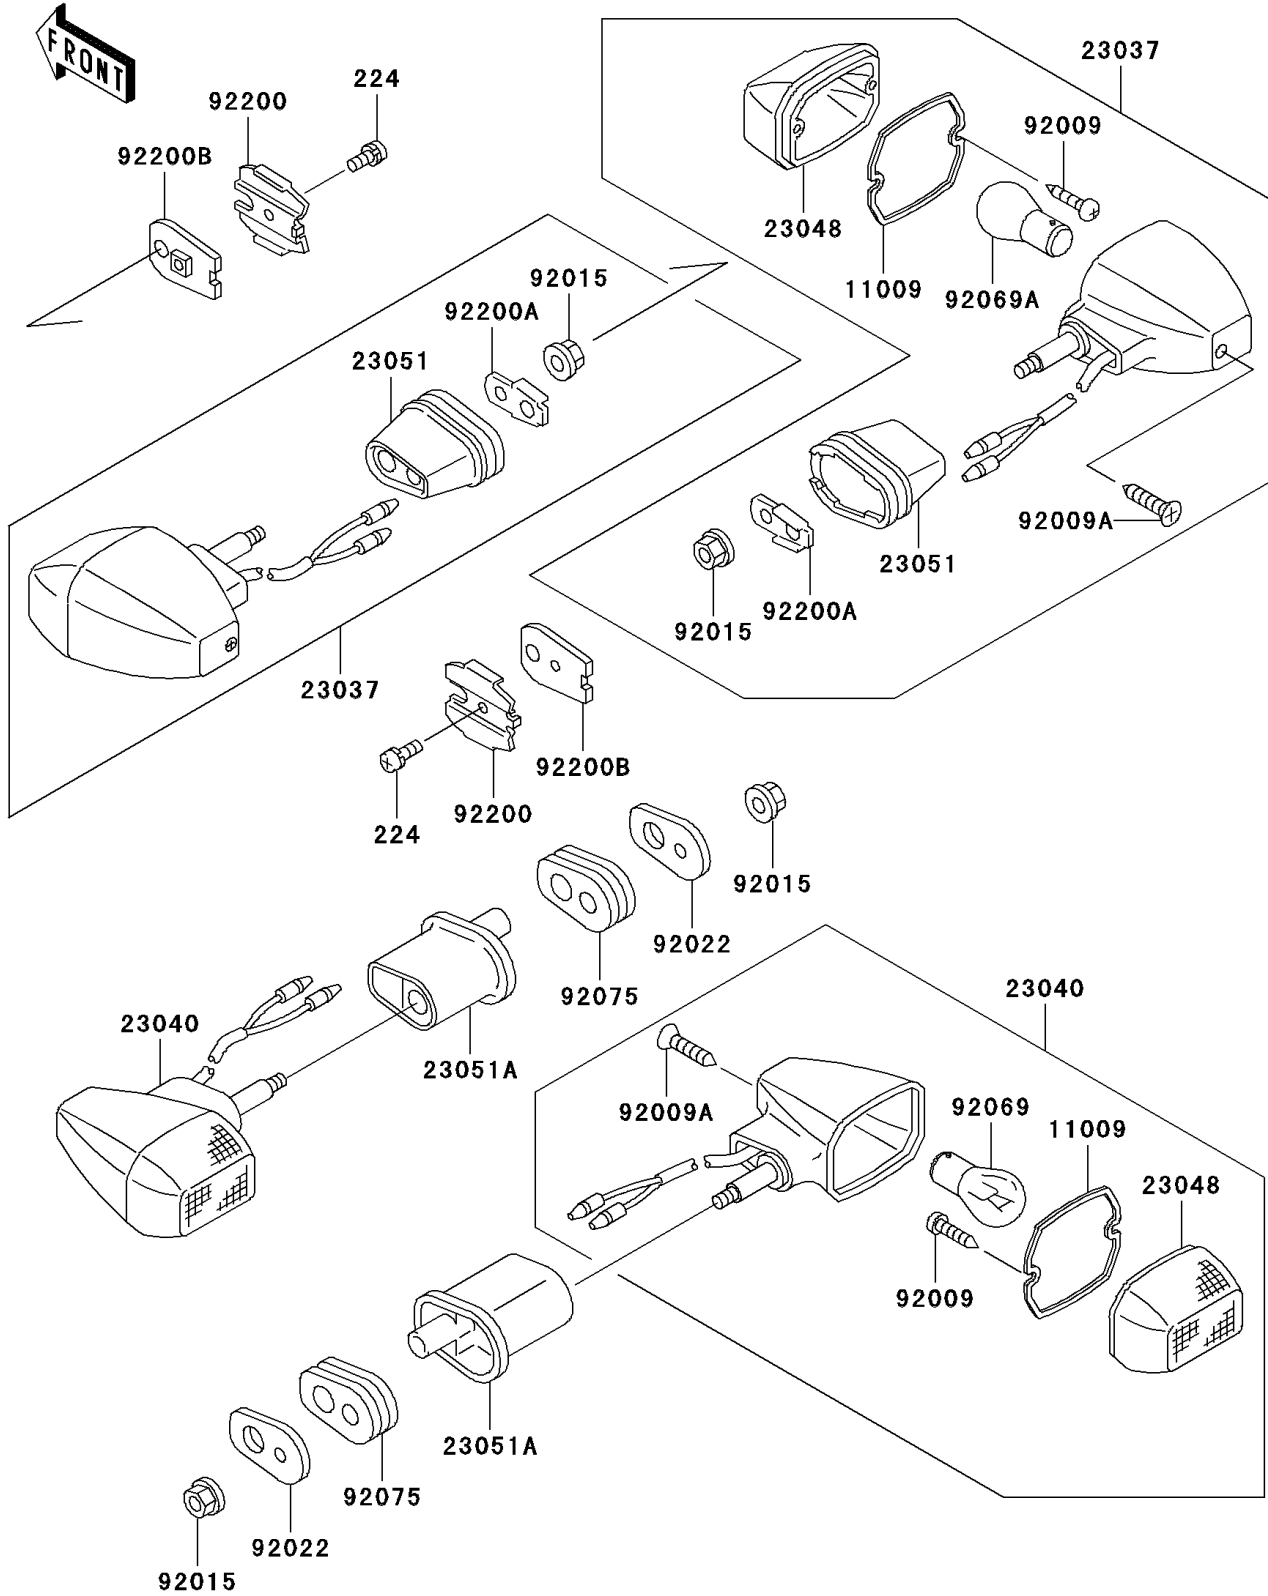

2007 Ninja® 500R PARTS DIAGRAM

Turn Signals

F2730

2007 Ninja® 500R PARTS LIST

Turn Signals

ITEM NAME	PART NUMBER	QUANTITY
SCREW-PAN-WP-CROS,4X8 (Ref # 224)	224AB0408	2
GASKET,SIGNAL LAMP (Ref # 11009)	11009-1402	4
LAMP-ASSY-SIGNAL,FR (Ref # 23037)	23037-1299	2
LAMP-SIGNAL,RR (Ref # 23040)	23040-1195	2
LENS-SIGNAL LAMP (Ref # 23048)	23048-1054	4
BRACKET-SIGNAL LAMP,FR (Ref # 23051)	23051-1207	2
BRACKET-SIGNAL LAMP (Ref # 23051A)	23051-1248	2
SCREW,TAPPING,3X16 (Ref # 92009)	92009-1115	8
SCREW,TAPPING,4X20 (Ref # 92009A)	92009-1304	4
NUT,FLANGED,6MM (Ref # 92015)	92015-1367	4
WASHER,SIGNAL LAMP (Ref # 92022)	92022-1672	2
BULB,12V 32CP(23W) (Ref # 92069)	92069-055	2
BULB,12V 32/3CP(23/8W) (Ref # 92069A)	92069-060	2
DAMPER,SIGNAL LAMP (Ref # 92075)	92075-1698	2
WASHER,SIGNAL LAMP (Ref # 92200)	92200-1016	2
WASHER (Ref # 92200A)	92200-1021	2
WASHER,SIGNAL LAMP (Ref # 92200B)	92200-1520	2