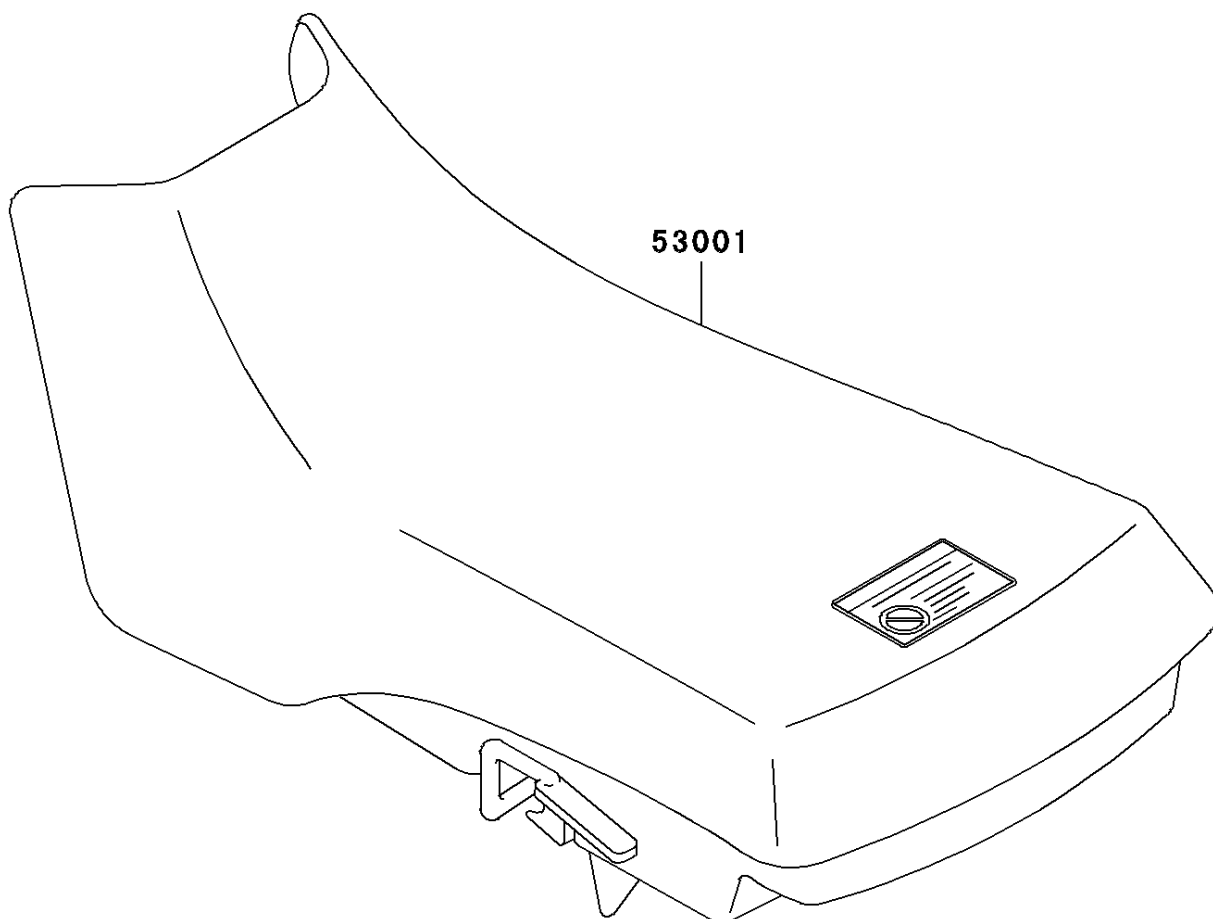

2002 Bayou 300 PARTS DIAGRAM

Seat

F2510

2002 Bayou 300 PARTS LIST

Seat

| ITEM NAME | PART NUMBER | QUANTITY |
|--------------------------------|---------------|----------|
| SEAT-ASSY,S.GRAY (Ref # 53001) | 53001-1948-LG | 1 |