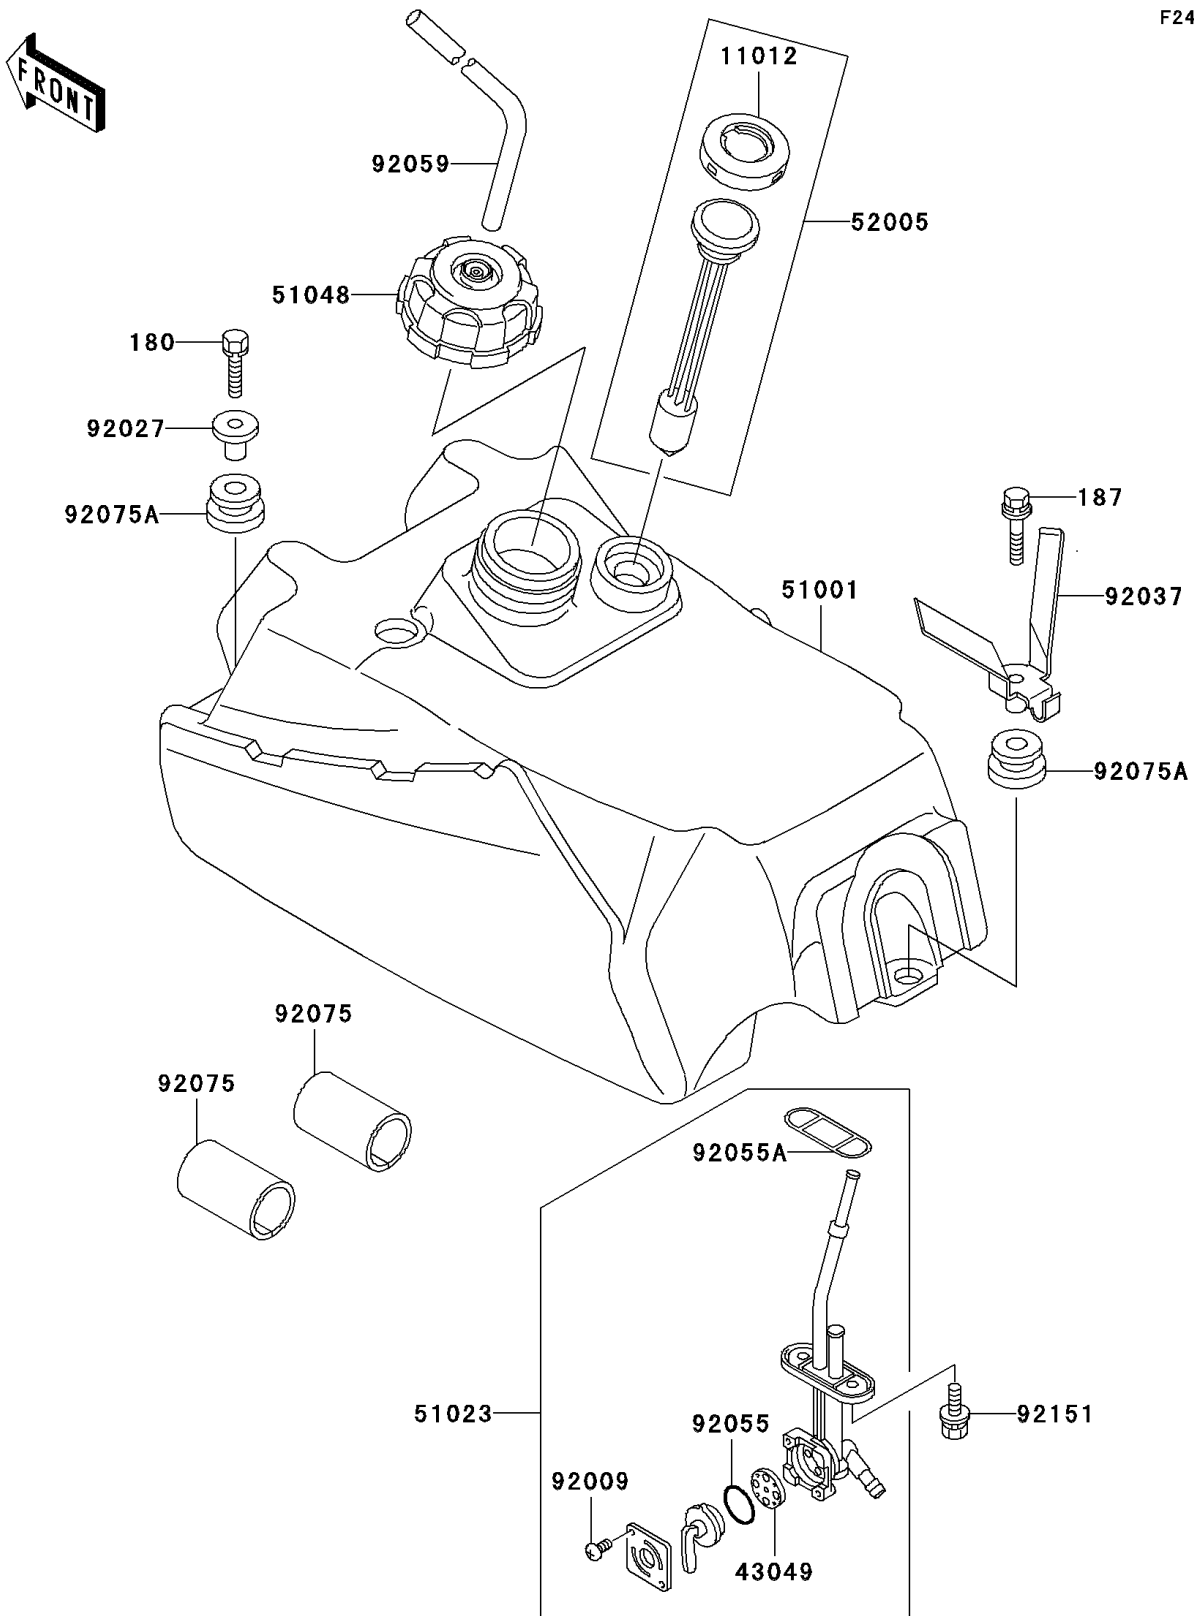

## 2002 Bayou 300 PARTS DIAGRAM

Fuel Tank

F2410

## 2002 Bayou 300 PARTS LIST

Fuel Tank

ITEM NAME	PART NUMBER	QUANTITY
BOLT-UPSET-WS,6X25 (Ref # 180)	180D0625	1
BOLT-UPSET-WSP (Ref # 187)	187D0630	1
CAP,FUEL GAUGE (Ref # 11012)	11012-1627	1
PACKING,VALVE (Ref # 43049)	43049-1102	1
TANK-COMP-FUEL (Ref # 51001)	51001-1278	1
TAP-ASSY,FUEL (Ref # 51023)	51023-1356	1
CAP-ASSY-TANK,FUEL (Ref # 51048)	51048-1135	1
GAUGE,FUEL (Ref # 52005)	52005-1122	1
SCREW,3X5 (Ref # 92009)	92009-1123	1
COLLAR,L=16.1 (Ref # 92027)	92027-1847	1
CLAMP,HOSE (Ref # 92037)	92037-1982	1
RING-O,FUEL TAP LEVER (Ref # 92055)	92055-1111	1
RING-O,FUEL TAP PACKING (Ref # 92055A)	92055-1348	1
TUBE,5X9X470 (Ref # 92059)	92059-1890	1
DAMPER,FUEL TANK,FR,UNDER (Ref # 92075)	92075-1369	1
DAMPER (Ref # 92075A)	92075-1787	1
BOLT,6X14 (Ref # 92151)	92151-1198	1