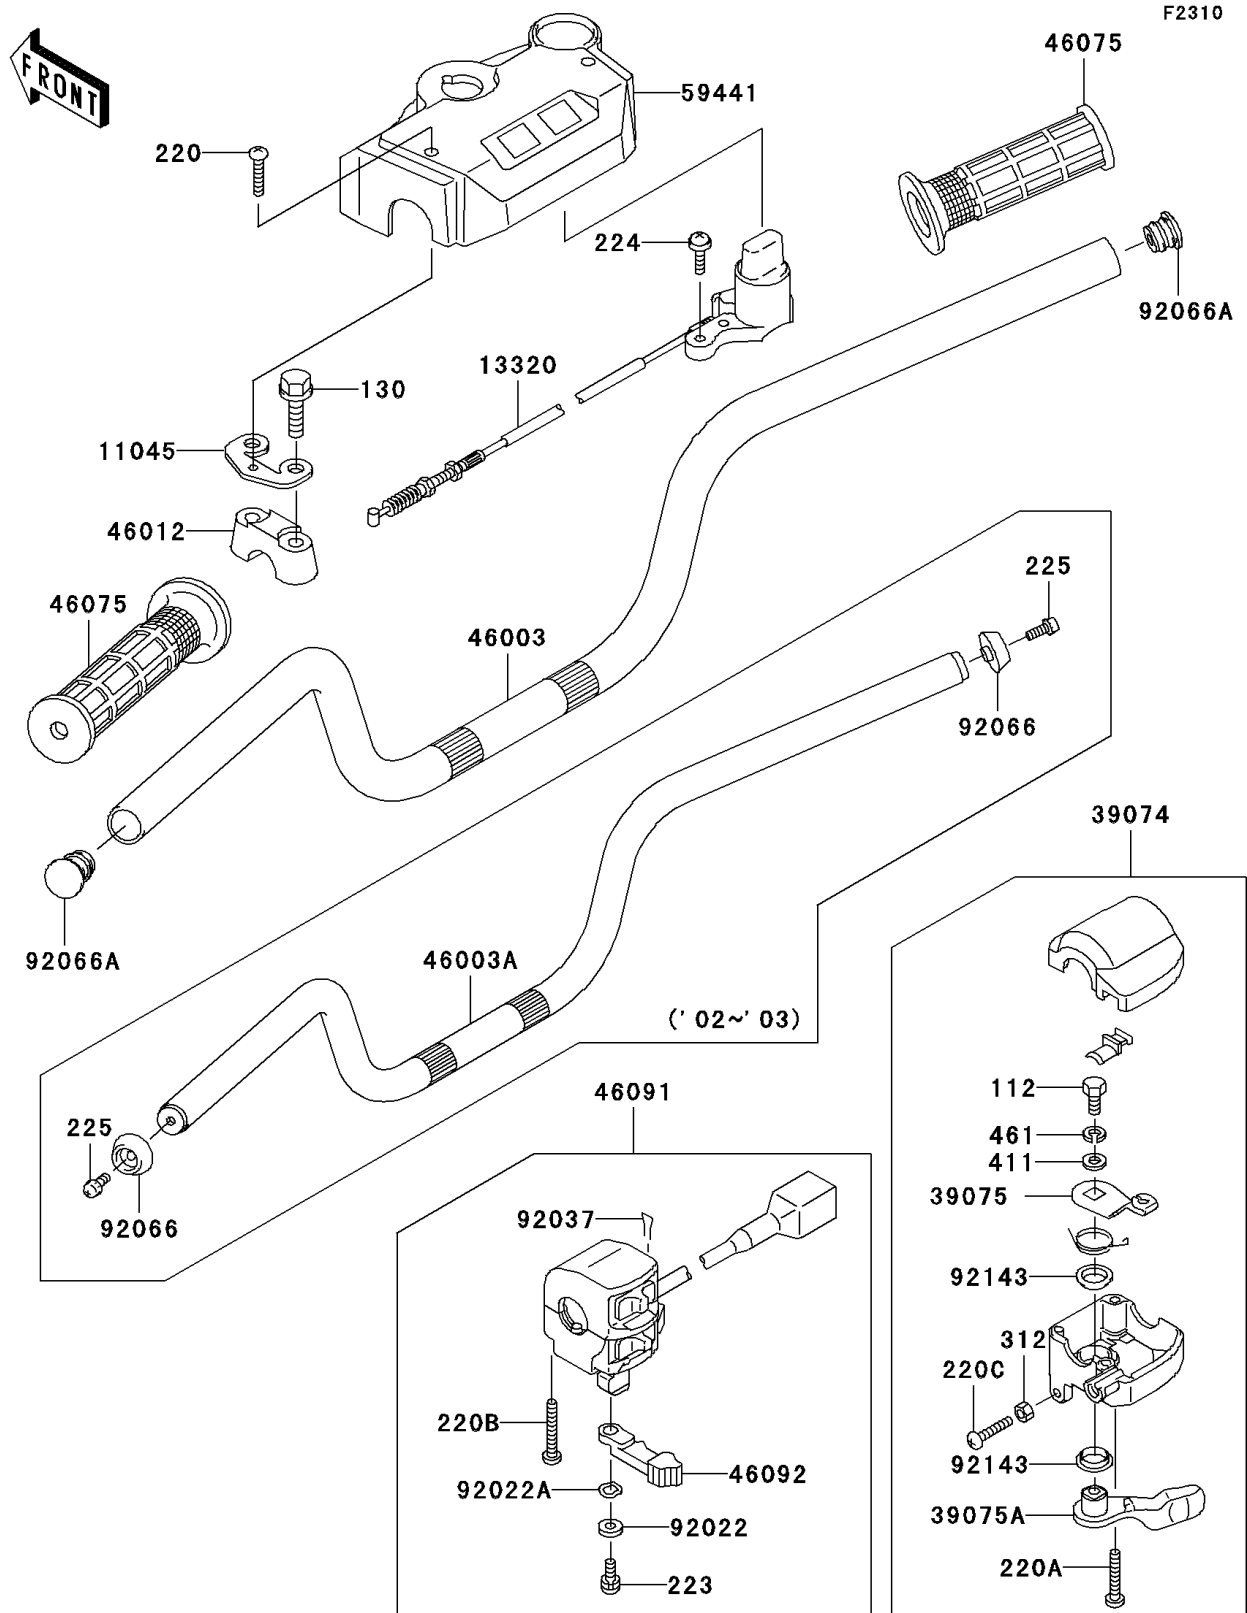

2002 Bayou 300 PARTS DIAGRAM

Handlebar

2002 Bayou 300 PARTS LIST

Handlebar

ITEM NAME	PART NUMBER	QUANTITY
BOLT-UPSET (Ref # 112)	112D0614	1
BOLT-FLANGED (Ref # 130)	130P0860	1
SCREW-PAN-CROS,4X20 (Ref # 220)	220C0420	1
SCREW-PAN-CROS (Ref # 220A)	220C0530	1
SCREW-PAN-CROS (Ref # 220B)	220C0535	1
SCREW-PAN-CROSS (Ref # 220C)	220F0630	1
SCREW-PAN-WS-CROS (Ref # 223)	223C0512	1
SCREW-PAN-WP-CROS,5X20 (Ref # 224)	224B0520	1
SCREW-PAN-WSP-CROS,6X20 (Ref # 225)	225C0620	1
NUT-HEX,6MM,BLACK (Ref # 312)	312C0600	1
WASHER-PLAIN,6MM (Ref # 411)	411E0600	1
WASHER-SPRING (Ref # 461)	461L0600	1
BRACKET,HANDLE COVER (Ref # 11045)	11045-1925	1
LEVER-ASSY,REVERSE (Ref # 13320)	13320-1007	1
LEVER-ASSY-THROTTLE (Ref # 39074)	39074-1055	1
LEVER-THROTTLE,ARM (Ref # 39075)	39075-1054	1
LEVER-THROTTLE (Ref # 39075A)	39075-1059	1
HANDLE (Ref # 46003A)	46003-1292	1
HOLDER-HANDLE (Ref # 46012)	46012-1168	1
GRIP (Ref # 46075)	46075-1056	1
HOUSING-ASSY-CONTROL,LH (Ref # 46091)	46091-1462	1
LEVER-GRIP,CHOKE (Ref # 46092)	46092-1149	1
COVER-HANDLE (Ref # 59441)	59441-1077	1
WASHER,5MM (Ref # 92022)	92022-1837	1
WASHER,WAVE,5MM (Ref # 92022A)	92022-1838	1
CLAMP,CLIP (Ref # 92037)	92037-1836	1
PLUG,HANDLE (Ref # 92066)	92066-1191	1
COLLAR (Ref # 92143)	92143-1138	1