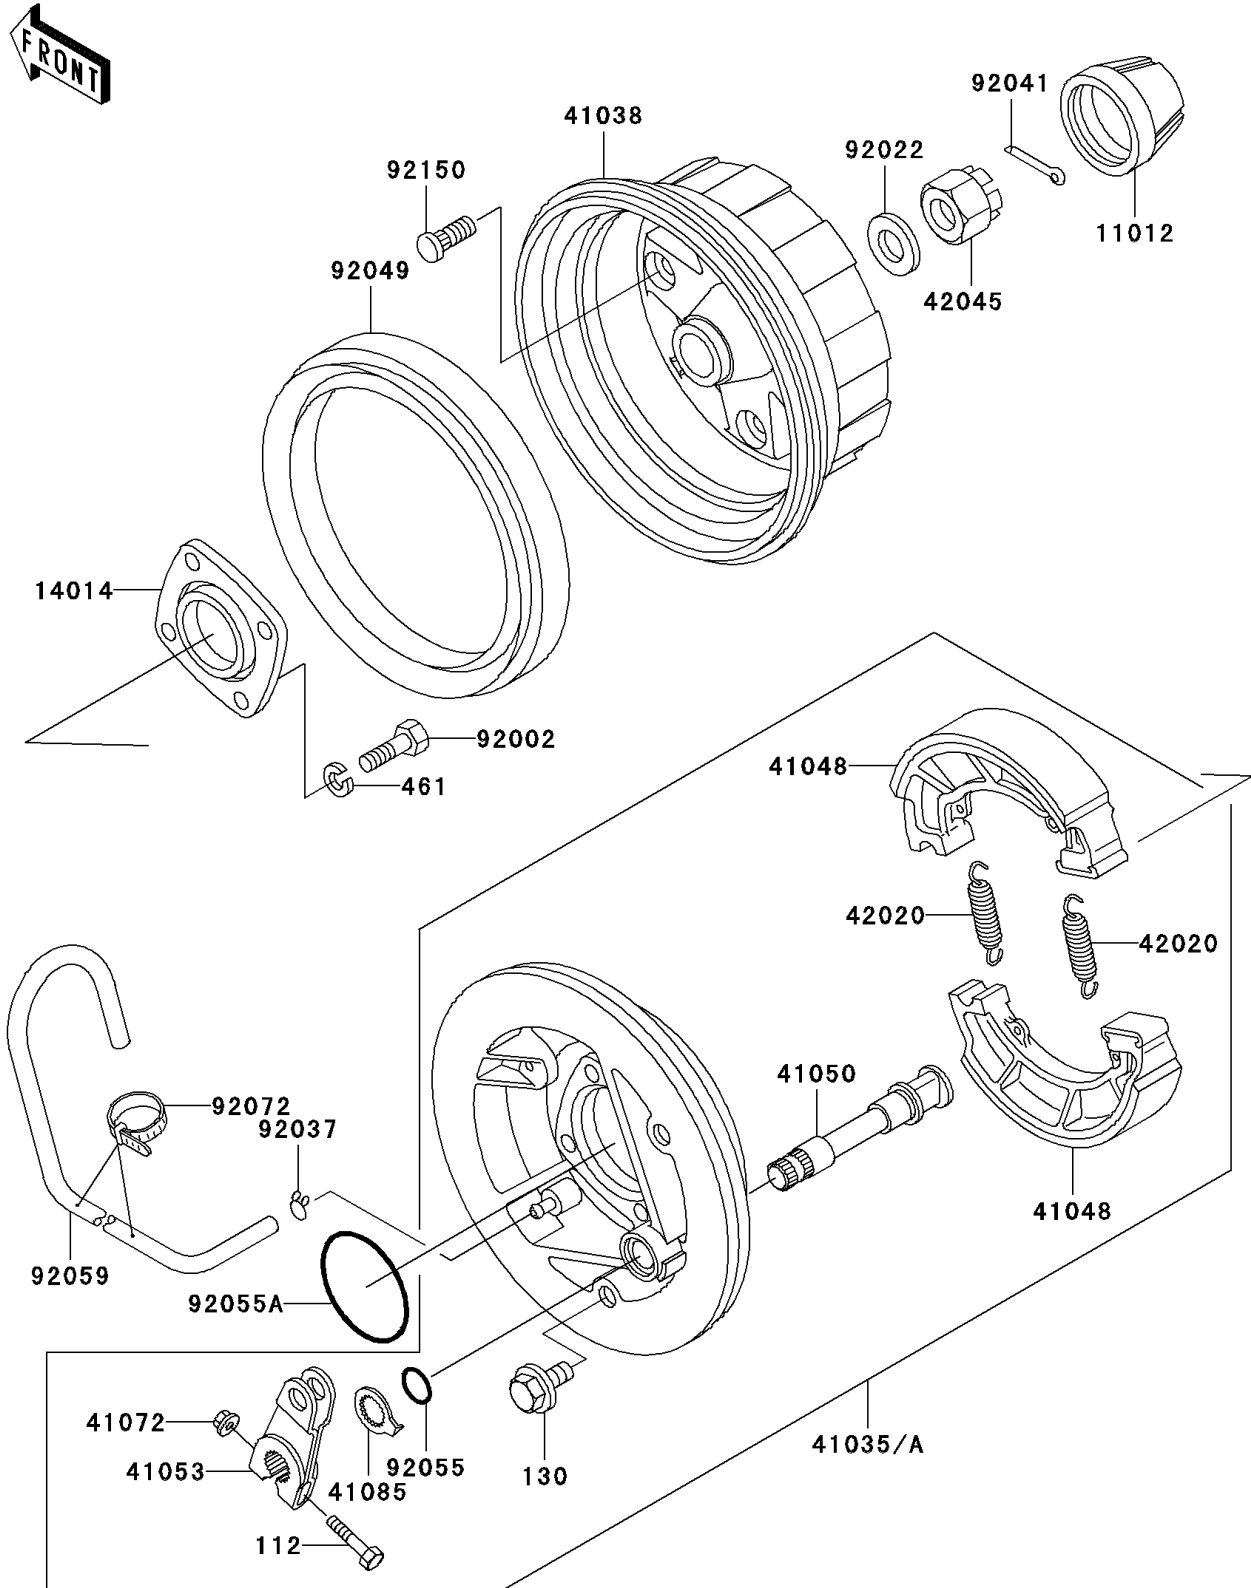

2002 Bayou 300 PARTS DIAGRAM

Rear Hub

F2240

2002 Bayou 300 PARTS LIST

Rear Hub

ITEM NAME	PART NUMBER	QUANTITY
BOLT-UPSET (Ref # 112)	112H0640	1
BOLT-FLANGED,10X12 (Ref # 130)	130B1012	1
WASHER-SPRING,10MM (Ref # 461)	461F1000	1
CAP,WHEEL (Ref # 11012)	11012-1969	1
PLATE-POSITION (Ref # 14014)	14014-1072	1
PANEL-ASSY-BRAKE,RR,RH (Ref # 41035)	41035-1239	1
PANEL-ASSY-BRAKE,RR,LH (Ref # 41035A)	41035-1273	1
DRUM,RR (Ref # 41038)	41038-1201	1
SHOE-BRAKE (Ref # 41048)	41048-1069	1
CAM-BRAKE (Ref # 41050)	41050-1074	1
LEVER-BRAKE CAM (Ref # 41053)	41053-1064	1
NUT,6MM (Ref # 41072)	41072-007	1
INDICATOR (Ref # 41085)	41085-1053	1
SPRING,BRAKE SHOE (Ref # 42020)	42020-004	1
NUT,CASTLE,18MM (Ref # 42045)	42045-018	1
BOLT,10X30 (Ref # 92002)	92002-1918	1
WASHER,18.3X34X4.5 (Ref # 92022)	92022-1658	1
CLAMP,TUBE (Ref # 92037)	92037-147	1
COTTER,4.0X35 (Ref # 92041)	92041-1053	1
SEAL-OIL (Ref # 92049)	92049-1242	1
RING-O,ID=16.4 (Ref # 92055)	92055-1376	1
RING-O (Ref # 92055A)	92055-3018	1
TUBE,4.7X9.5X1240 (Ref # 92059)	92059-1968	1
BAND,L=123 (Ref # 92072)	92072-030	1
BOLT,10MM (Ref # 92150)	92150-1110	1