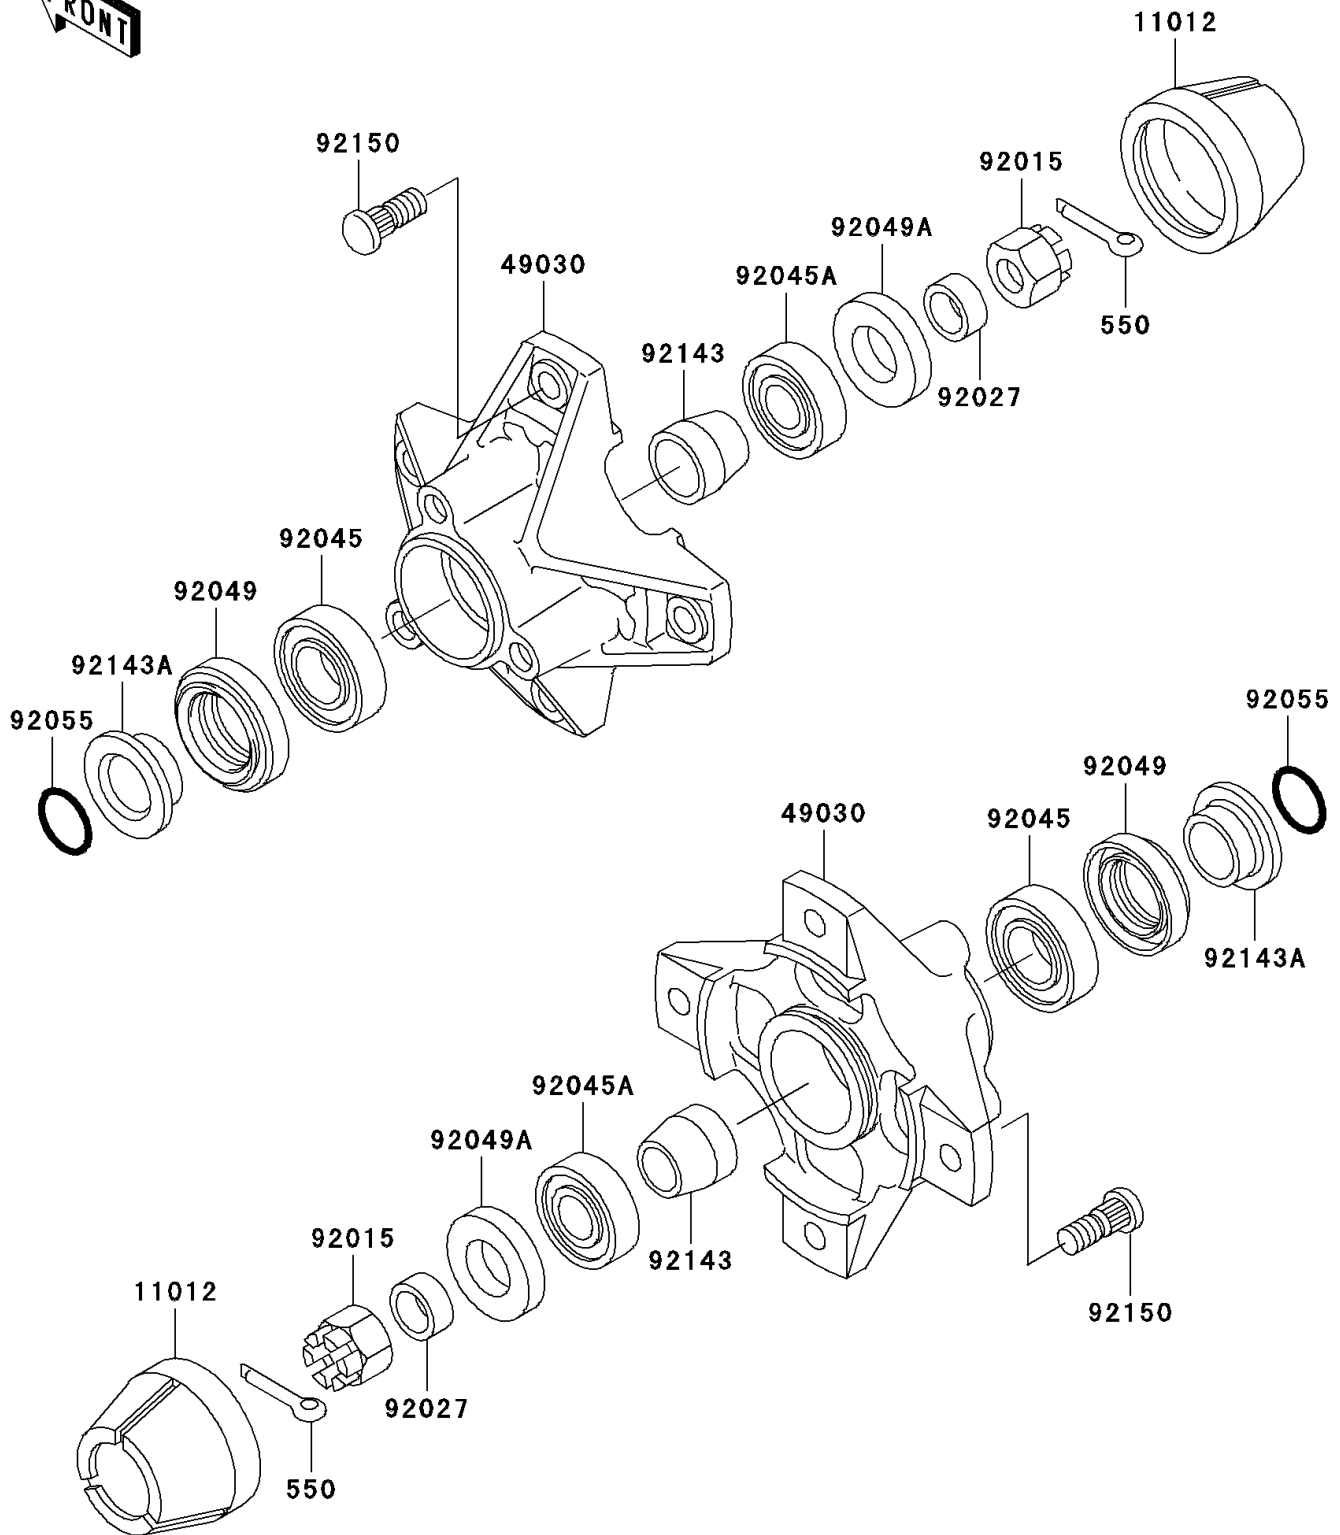

2002 Bayou 300 PARTS DIAGRAM

Front Hub

F2230

2002 Bayou 300 PARTS LIST

Front Hub

ITEM NAME	PART NUMBER	QUANTITY
PIN-COTTER,4.0X30 (Ref # 550)	550D4030	1
CAP,WHEEL (Ref # 11012)	11012-1969	1
HUB,FR (Ref # 49030)	49030-1088	1
NUT,CASTLE,16MM (Ref # 92015)	92015-1947	1
COLLAR,16.0X22X9.5 (Ref # 92027)	92027-1815	1
BEARING-BALL,60/222RS (Ref # 92045)	92045-1170	1
BEARING-BALL,6203DDU2 AV2S (Ref # 92045A)	92045-1228	1
SEAL-OIL,SDD4 28 44 8 (Ref # 92049)	92049-1260	1
SEAL-OIL (Ref # 92049A)	92049-1318	1
RING-O,21.5MM (Ref # 92055)	92055-1293	1
COLLAR,L=25 (Ref # 92143)	92143-1007	1
COLLAR,L=14.1 (Ref # 92143A)	92143-1008	1
BOLT (Ref # 92150)	92150-1289	1