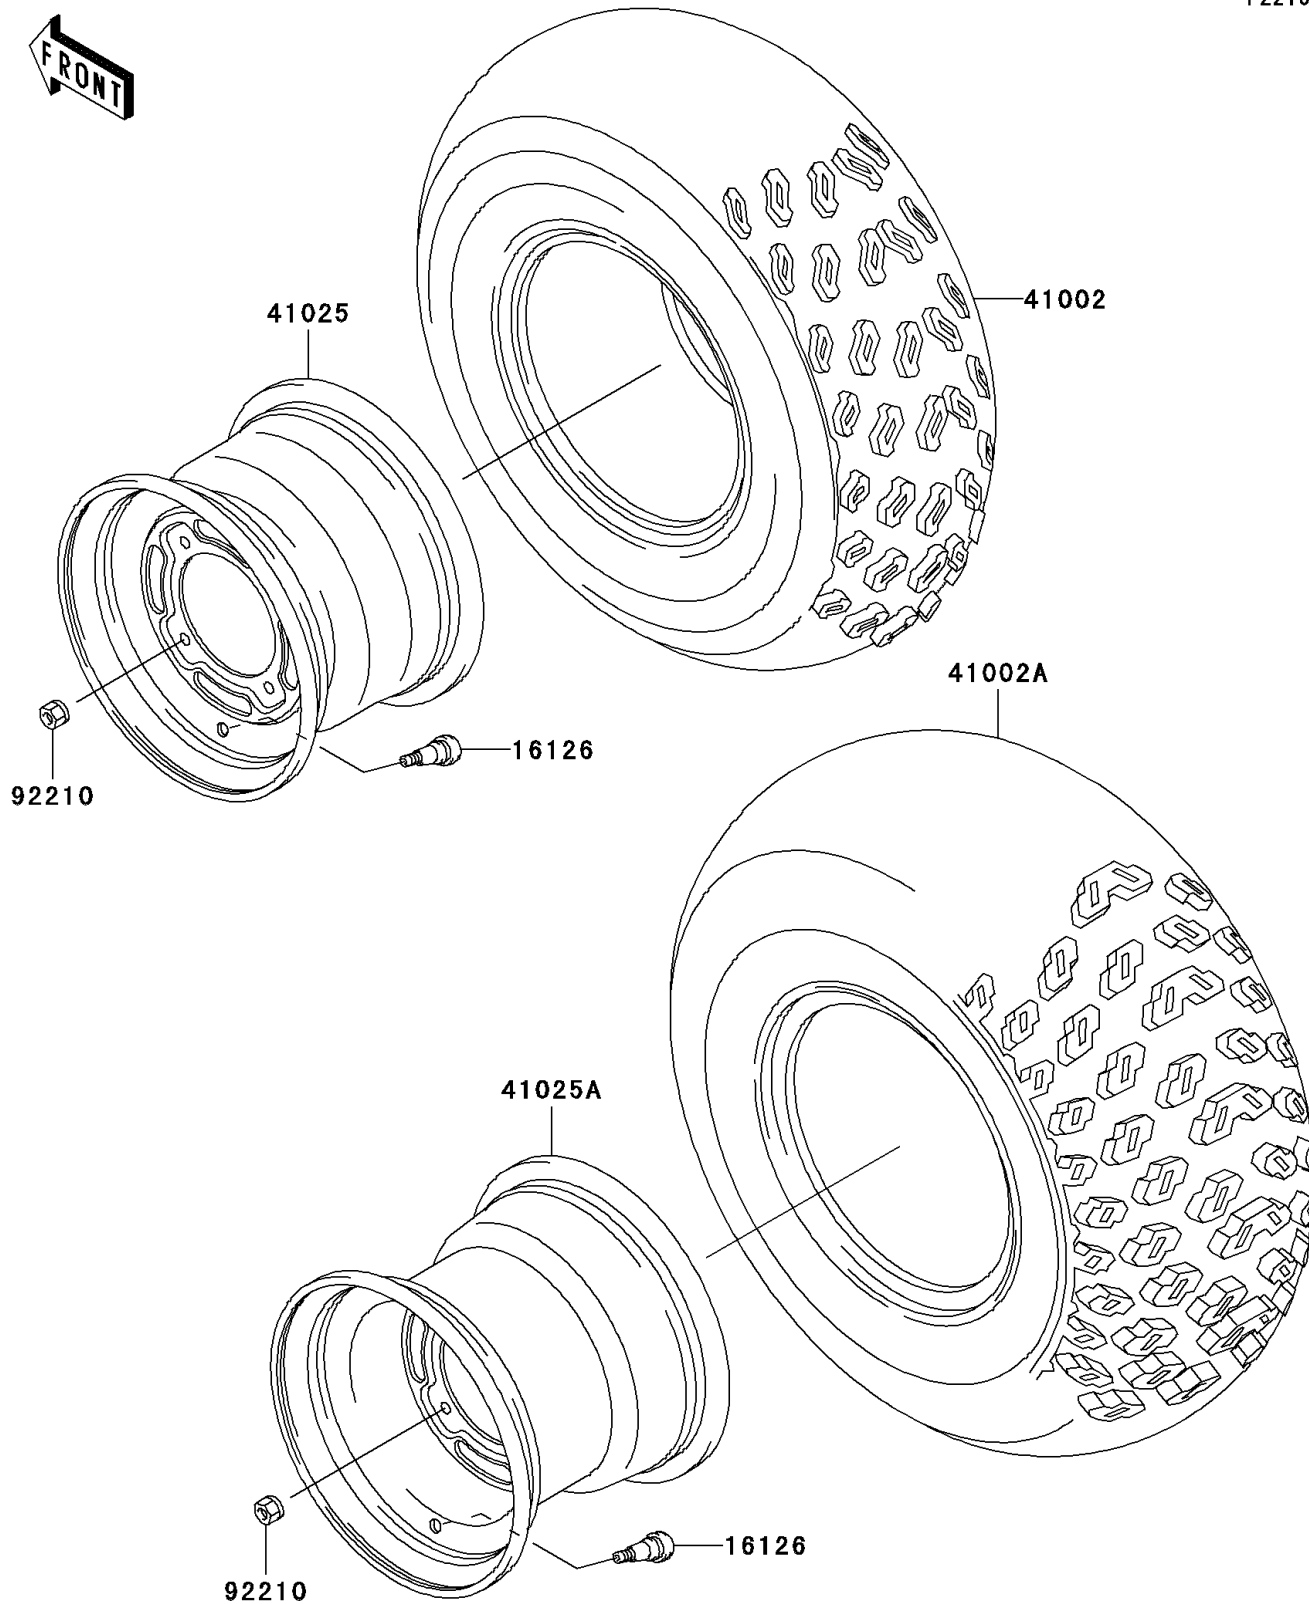

2002 Bayou 300 PARTS DIAGRAM

Wheels/Tires

F2210

2002 Bayou 300 PARTS LIST

Wheels/Tires

ITEM NAME	PART NUMBER	QUANTITY
VALVE (Ref # 16126)	16126-4001	1
TIRE,FR,AT22X9-10,KT761(D) (Ref # 41002)	41002-1525	1
TIRE,RR,AT24X11-10,KT765(D) (Ref # 41002A)	41002-1526	1
RIM,FR,10X7.0,SILVER NO.40 (Ref # 41025)	41025-1212-5A	1
RIM,RR,10X8.5,SILVER NO.40 (Ref # 41025A)	41025-1339-5A	1
NUT,LOCK,10MM (Ref # 92210)	92210-1204	1