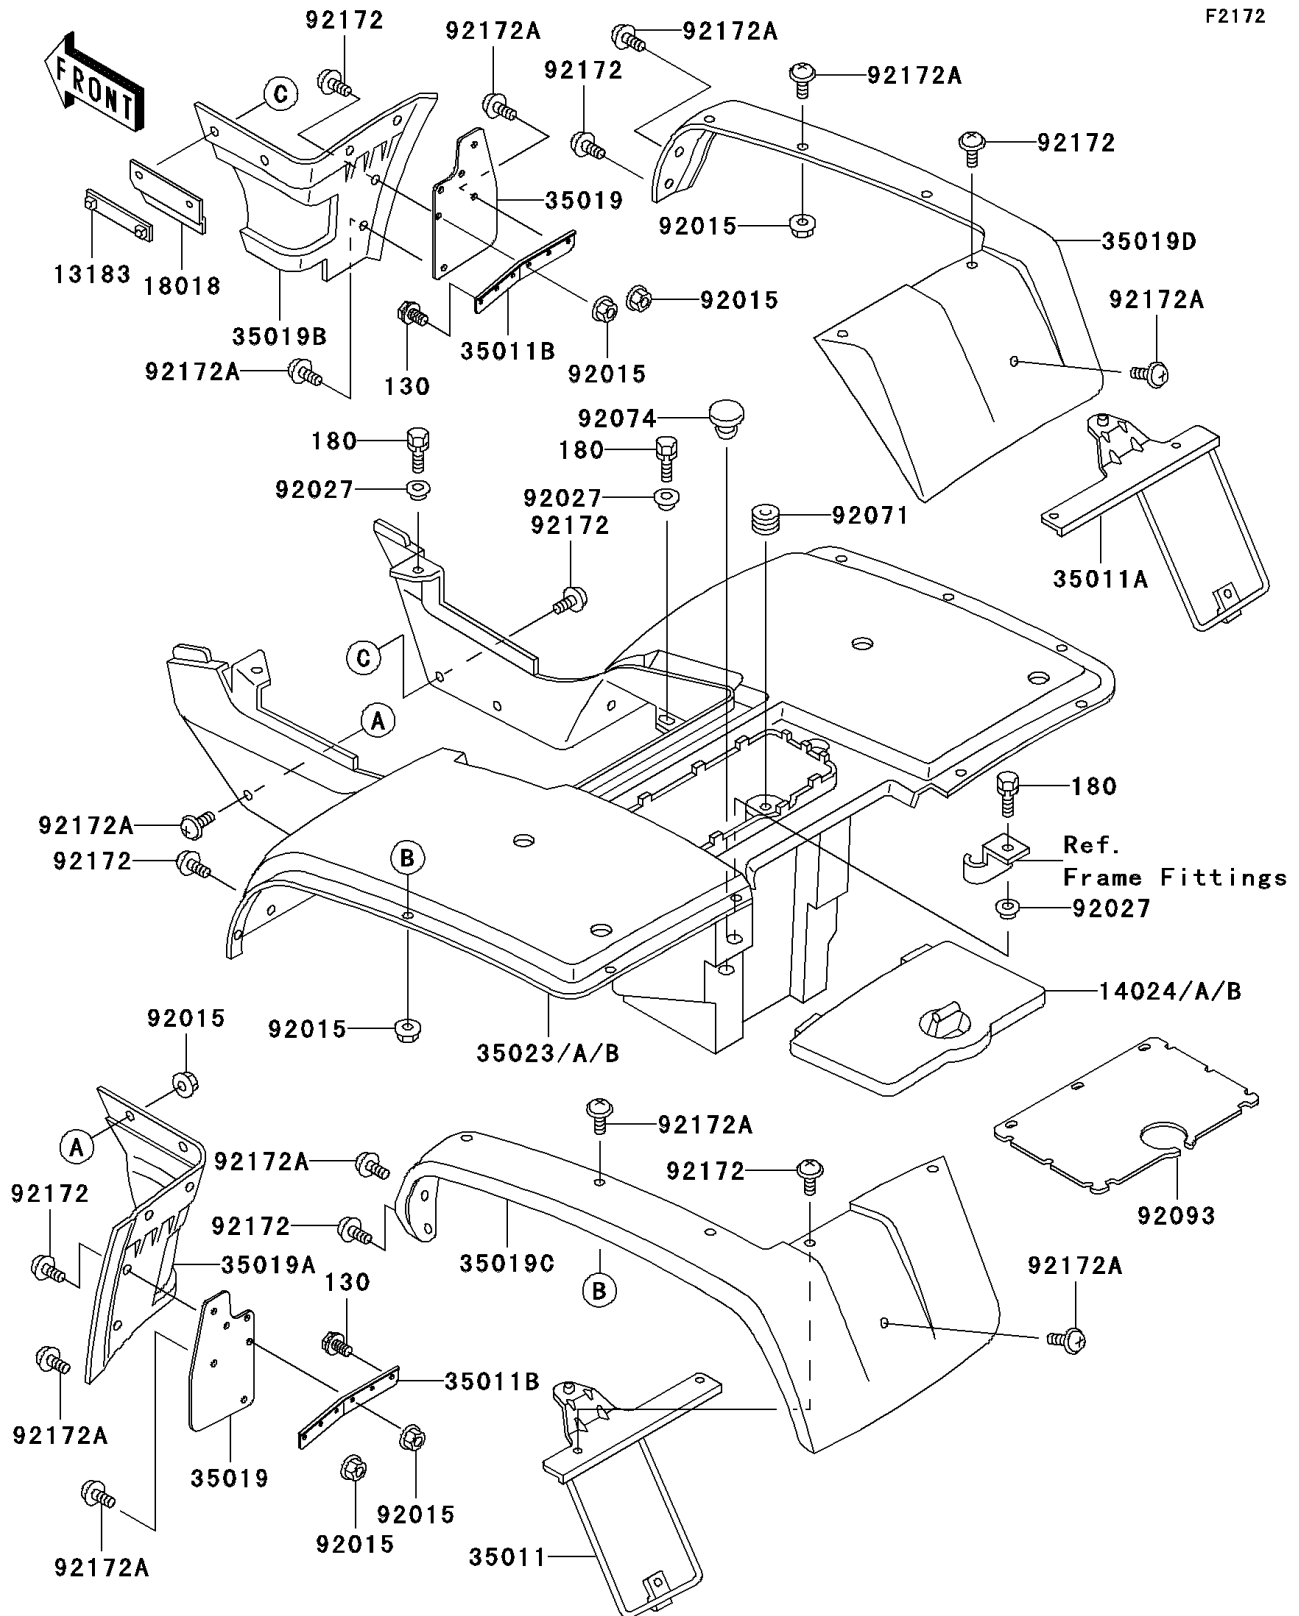

2002 Bayou 300 PARTS DIAGRAM

Rear Fender(s)

F2172

2002 Bayou 300 PARTS LIST

Rear Fender(s)

ITEM NAME	PART NUMBER	QUANTITY
BOLT-FLANGED,6X10,BLACK (Ref # 130)	130C0610	1
BOLT-UPSET-WS (Ref # 180)	180D0618	1
PLATE,HEAT GUARD (Ref # 13183)	13183-1035	1
COVER,REAR FENDER,H.GREEN (Ref # 14024A)	14024-1095-6A	1
COVER,REAR FENDER,F.RED (Ref # 14024B)	14024-1095-6L	1
PLATE-HEAT GUARD (Ref # 18018)	18018-1071	1
STAY,REAR FLAP,LH (Ref # 35011)	35011-1418	1
STAY,REAR FLAP,RH (Ref # 35011A)	35011-1419	1
STAY,FLAP,OUTER (Ref # 35011B)	35011-1435	1
FLAP,FR,OUTER (Ref # 35019)	35019-1224	1
FLAP,FR,LH (Ref # 35019A)	35019-1225	1
FLAP,FR,RH (Ref # 35019B)	35019-1226	1
FLAP,RR,LH (Ref # 35019C)	35019-1227	1
FLAP,RR,RH (Ref # 35019D)	35019-1228	1
FENDER-REAR,H.GREEN (Ref # 35023A)	35023-1139-6A	1
FENDER-REAR,F.RED (Ref # 35023B)	35023-1139-6L	1
NUT,LOCK,FLANGED,6MM (Ref # 92015)	92015-1675	1
COLLAR,L=5.6 (Ref # 92027)	92027-1933	1
GROMMET (Ref # 92071)	92071-1131	1
PLUG,11X3.2 (Ref # 92074)	92074-038	1
SEAL,REAR FENDER COVER (Ref # 92093)	92093-1537	1
SCREW,6X18 (Ref # 92172)	92172-0002	1
SCREW,6X14 (Ref # 92172A)	92172-0004	1