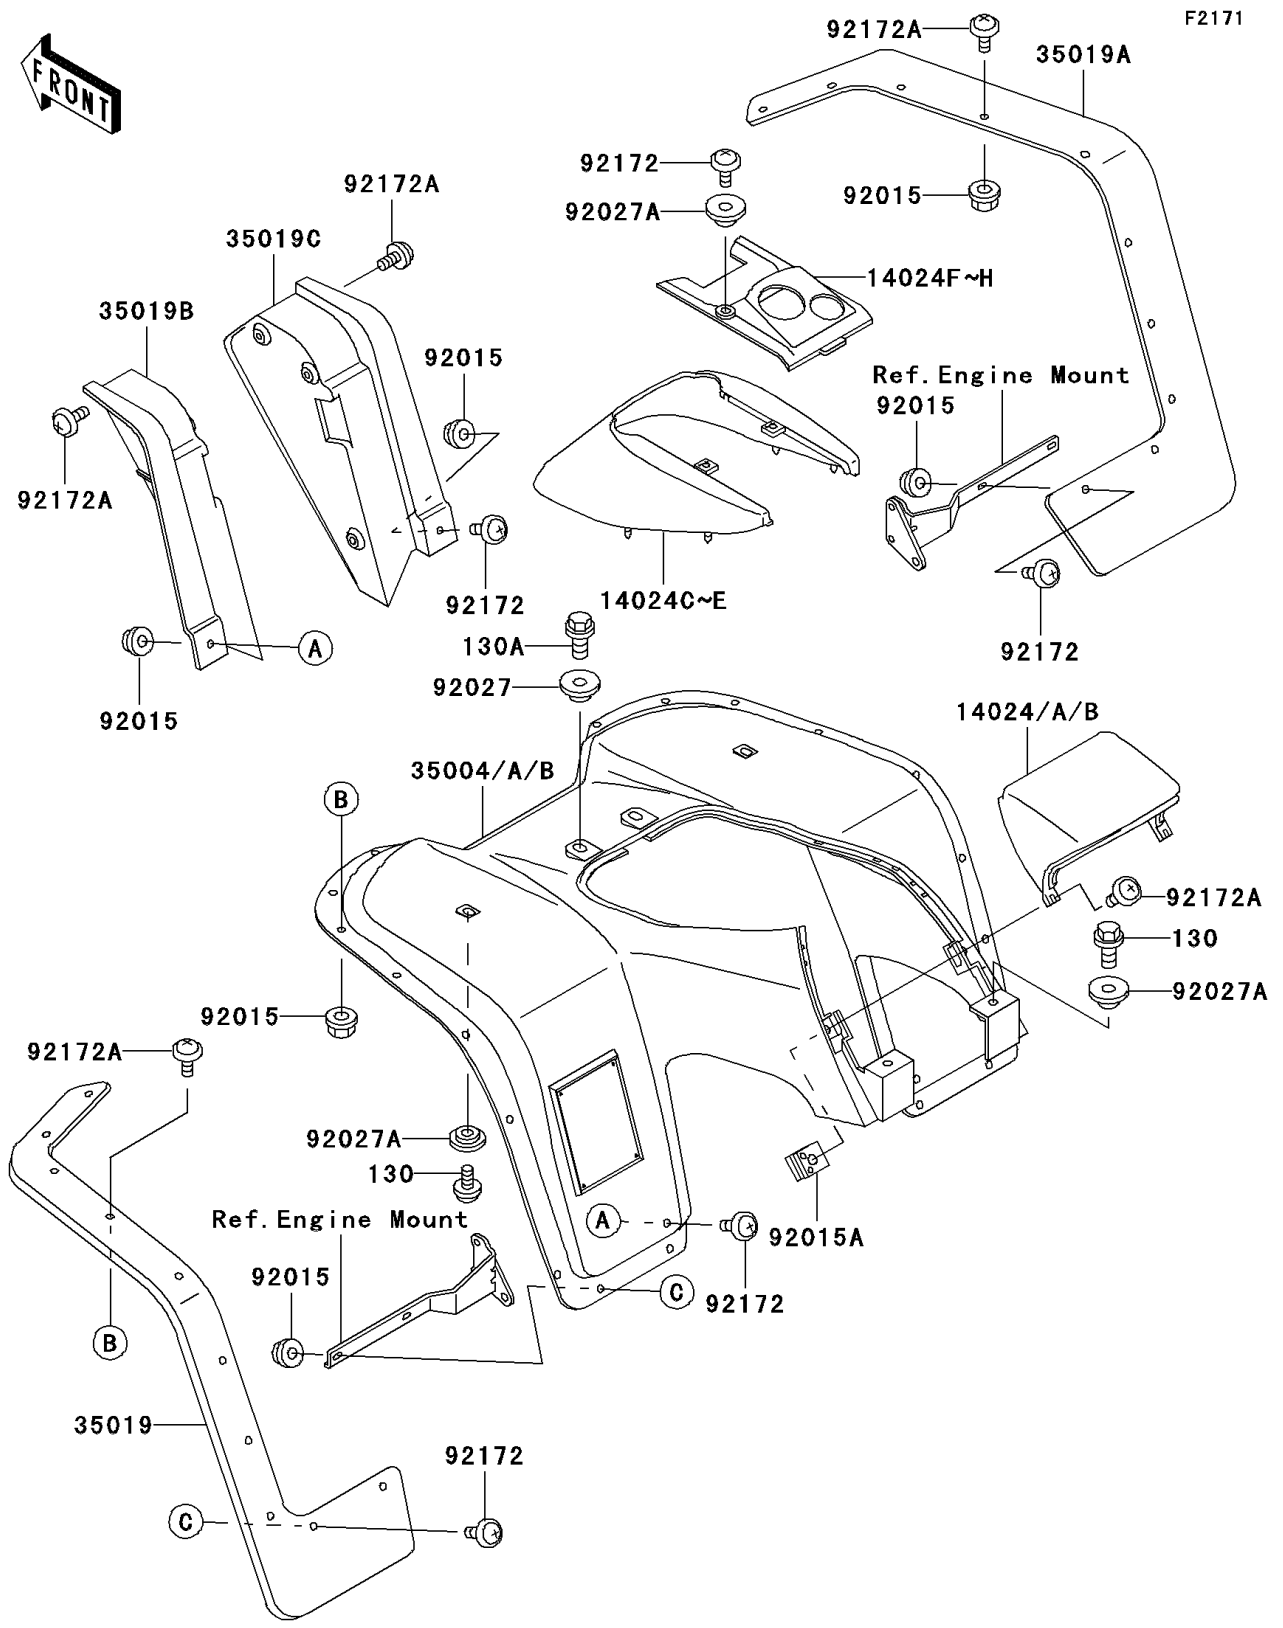

2004 Bayou 300 PARTS DIAGRAM

Front Fender(s)

2004 Bayou 300 PARTS LIST

Front Fender(s)

ITEM NAME	PART NUMBER	QUANTITY
BOLT-FLANGED,6X14 (Ref # 130)	130C0614	4
BOLT-FLANGED,8X20 (Ref # 130A)	130C0820	2
COVER,FRONT FENDER,RR,A.RED (Ref # 14024)	14024-1093-260	1
COVER,FRONT FENDER,RR,H.GREEN (Ref # 14024A)	14024-1093-6A	1
COVER,FRONT FENDER,FR,A.RED (Ref # 14024C)	14024-1544-260	1
COVER,FRONT FENDER,FR,H.GREEN (Ref # 14024D)	14024-1544-6A	1
COVER,FUEL TANK,A.RED (Ref # 14024F)	14024-1545-260	1
COVER,FUEL TANK,H.GREEN (Ref # 14024G)	14024-1545-6A	1
FENDER-FRONT,A.RED (Ref # 35004)	35004-1382-260	1
FENDER-FRONT,H.GREEN (Ref # 35004A)	35004-1382-6A	1
FLAP,FR,LH (Ref # 35019)	35019-1146	1
FLAP,FR,RH (Ref # 35019A)	35019-1147	1
FLAP,FR,INSIDE,LH (Ref # 35019B)	35019-1208	1
FLAP,FR,INSIDE,RH (Ref # 35019C)	35019-1209	1
NUT,LOCK,FLANGED,6MM (Ref # 92015)	92015-1675	22
NUT,CLAMP,6MM (Ref # 92015A)	92015-1678	4
COLLAR,L=5.6 (Ref # 92027)	92027-1909	2
COLLAR,L=4.7 (Ref # 92027A)	92027-1964	6
SCREW,6X18 (Ref # 92172)	92172-0002	8
SCREW,6X14 (Ref # 92172A)	92172-0004	24