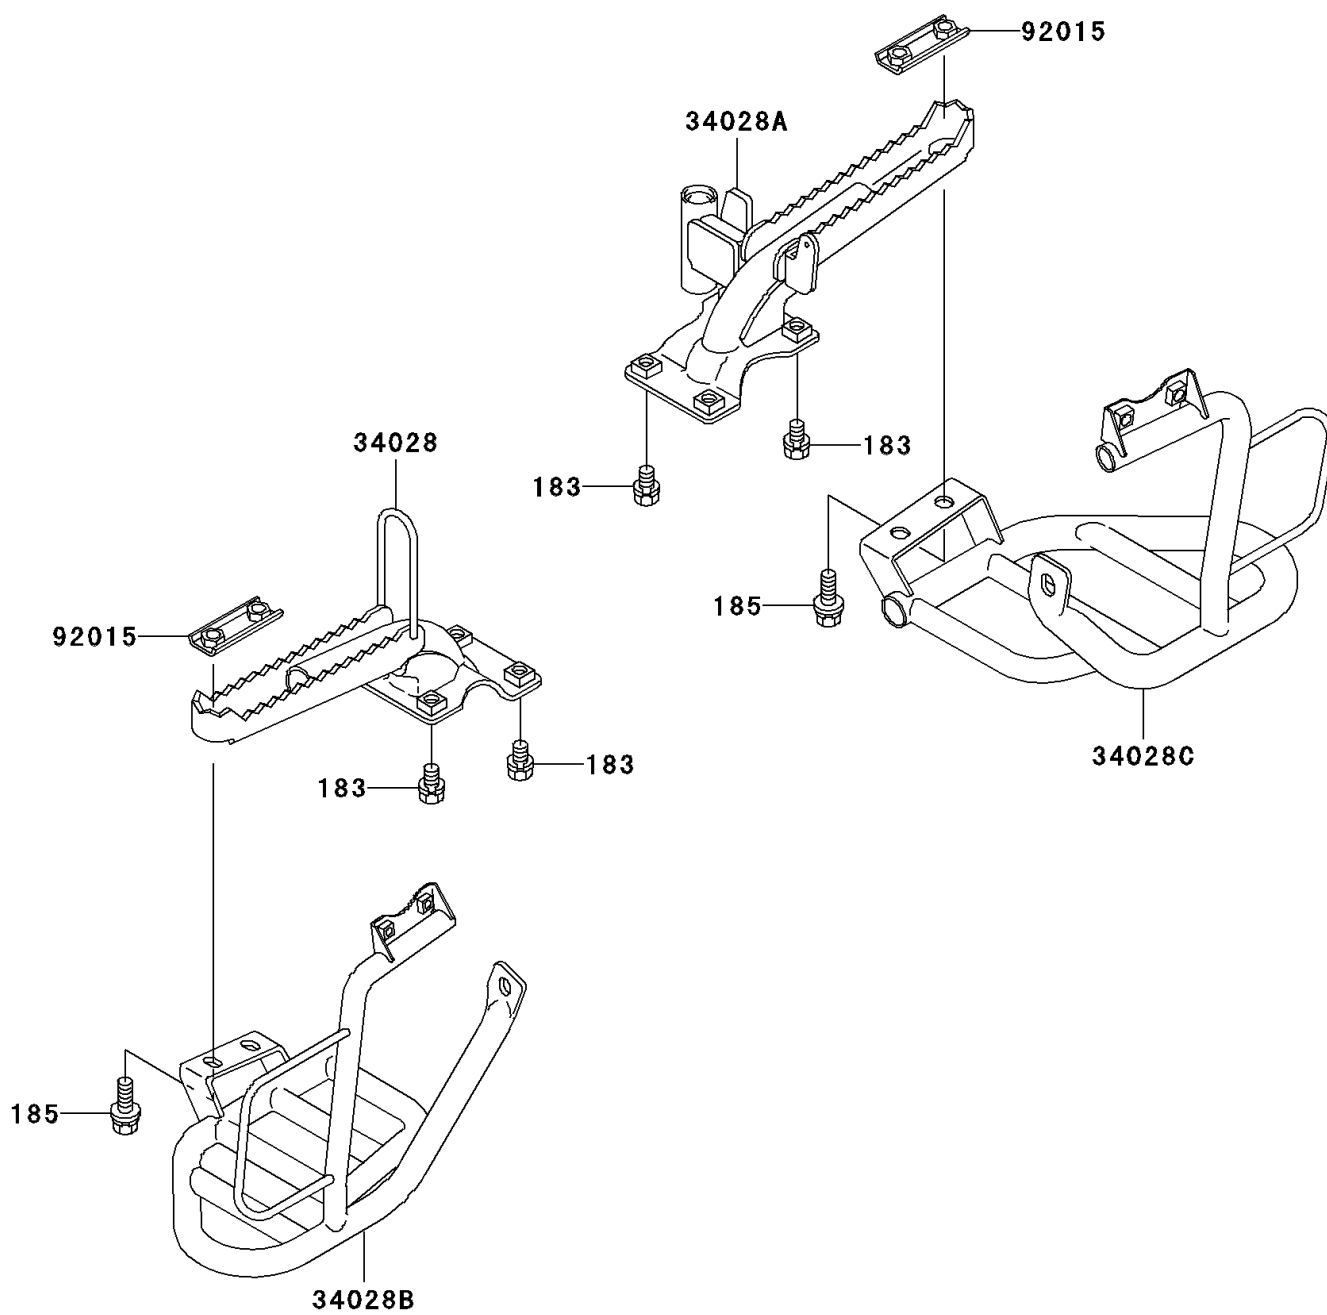

2002 Bayou 300 PARTS DIAGRAM

Footrests

F2160

2002 Bayou 300 PARTS LIST

Footrests

ITEM NAME	PART NUMBER	QUANTITY
BOLT-UPSET-WS-SMALL (Ref # 183)	183H0818	1
BOLT-UPSET-WSP-SMALL,8X20 (Ref # 185)	185J0820	1
STEP (Ref # 34028)	34028-1271	1
STEP,RH (Ref # 34028A)	34028-1279	1
STEP,FOOT BOARD,LH (Ref # 34028B)	34028-1310	1
STEP,FOOT BOARD,RH (Ref # 34028C)	34028-1311	1
NUT (Ref # 92015)	92015-1732	1