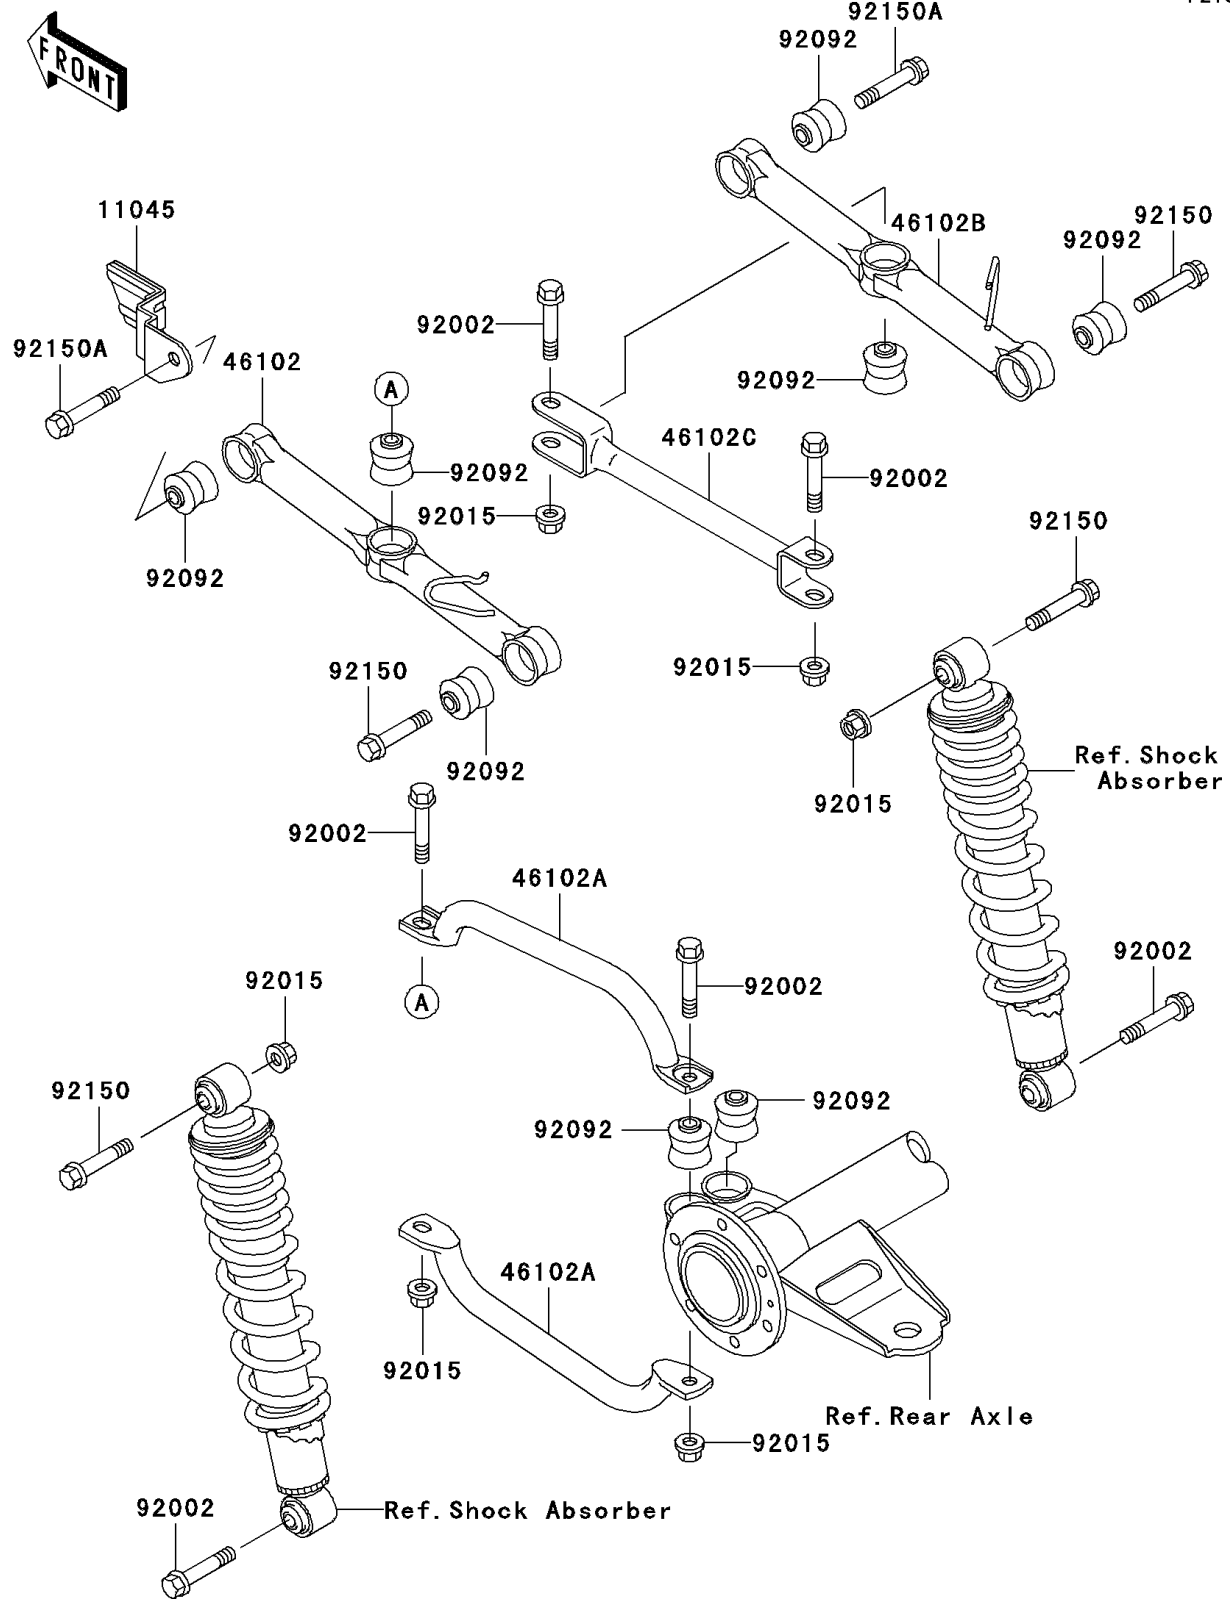

## 2002 Bayou 300 PARTS DIAGRAM

Rear Suspension

F2153

## 2002 Bayou 300 PARTS LIST

Rear Suspension

| ITEM NAME                                   | PART NUMBER | QUANTITY |
|---|-------------|----------|
| BRACKET,FLAP GUARD (Ref # 11045)            | 11045-1946  | 1        |
| ROD,SUSPENSION,RR,LH,OUTSIDE (Ref # 46102)  | 46102-1223  | 1        |
| ROD,SUSPENSION,RR,LH,INSIDE (Ref # 46102A)  | 46102-1224  | 1        |
| ROD,SUSPENSION,RR,RH,OUTSIDE (Ref # 46102B) | 46102-1225  | 1        |
| ROD,SUSPENSION,RR,RH,INSIDE (Ref # 46102C)  | 46102-1226  | 1        |
| BOLT,FLANGED,10X53.5 (Ref # 92002)          | 92002-1529  | 1        |
| NUT,LOCK,10MM (Ref # 92015)                 | 92015-1597  | 1        |
| BUSHING-RUBBER (Ref # 92092)                | 92092-1064  | 1        |
| BOLT,FLANGED,10X49 (Ref # 92150)            | 92150-1048  | 1        |
| BOLT,FLANGED,10X52 (Ref # 92150A)           | 92150-1070  | 1        |